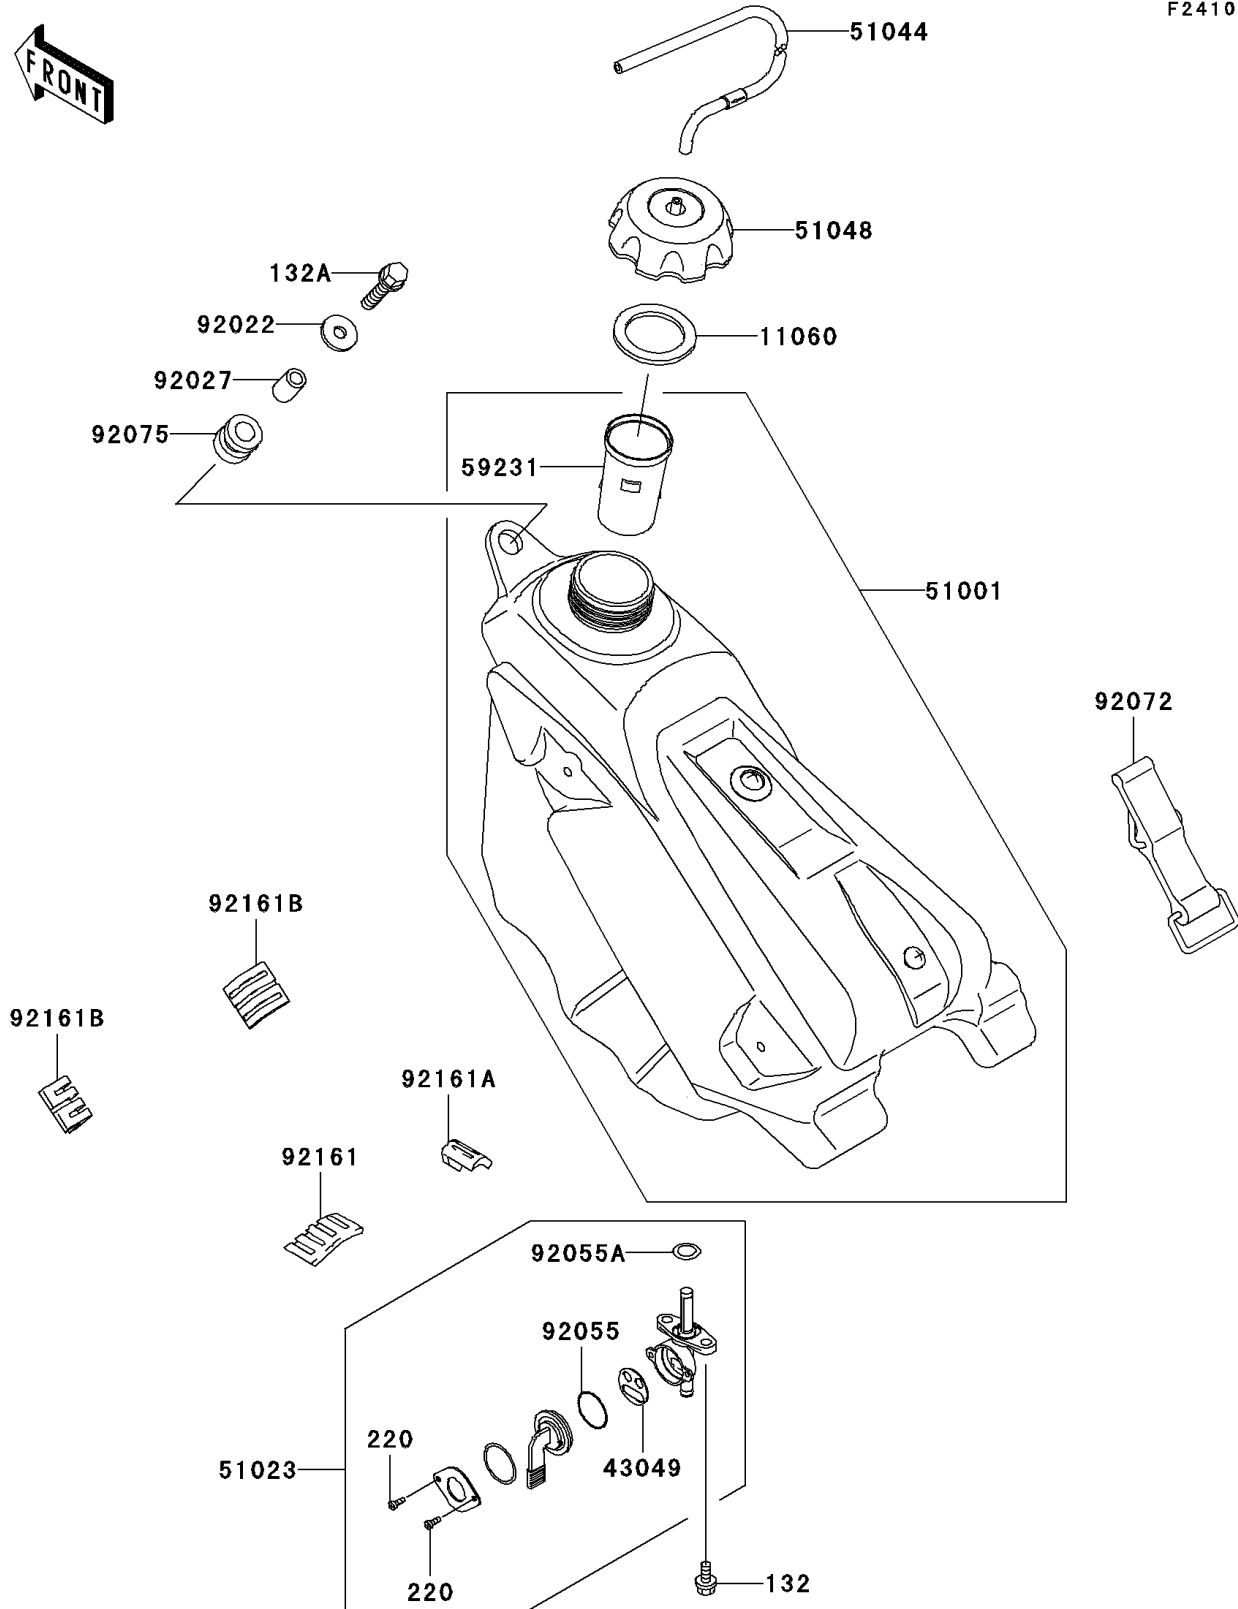

# 2003 KX125 PARTS DIAGRAM

Fuel Tank

F2410

## 2003 KX125 PARTS LIST

### Fuel Tank

ITEM NAME	PART NUMBER	QUANTITY
BOLT-FLANGED-SMALL (Ref # 132)	132G0612	2
BOLT-FLANGED-SMALL (Ref # 132A)	132G0625	1
SCREW-PAN-CROS (Ref # 220)	220B0308	2
GASKET,FUEL TANK CAP (Ref # 11060)	11060-1340	1
PACKING,TAP VALVE (Ref # 43049)	43049-1091	1
TANK-COMP-FUEL,F.BLACK (Ref # 51001)	51001-1679-6Z	1
TAP-ASSY,FUEL (Ref # 51023)	51023-1395	1
TUBE-ASSY (Ref # 51044)	51044-0003	1
CAP-ASSY-TANK,FUEL (Ref # 51048)	51048-1124	1
FILLER (Ref # 59231)	59231-1096	1
WASHER,6.5X24X2 (Ref # 92022)	92022-1690	1
COLLAR,6.8X10X14 (Ref # 92027)	92027-1966	1
RING-O,TAP LEVER (Ref # 92055)	92055-1419	1
RING-O,FUEL TAP PACKING (Ref # 92055A)	92055-1700	1
BAND,FUEL TANK (Ref # 92072)	92072-1229	1
DAMPER (Ref # 92075)	92075-1787	1
DAMPER,FUEL TANK,RR (Ref # 92161)	92161-1279	1
DAMPER,FUEL TANK,RR (Ref # 92161A)	92161-1280	1
DAMPER,FUEL TANK,SIDE (Ref # 92161B)	92161-1291	2