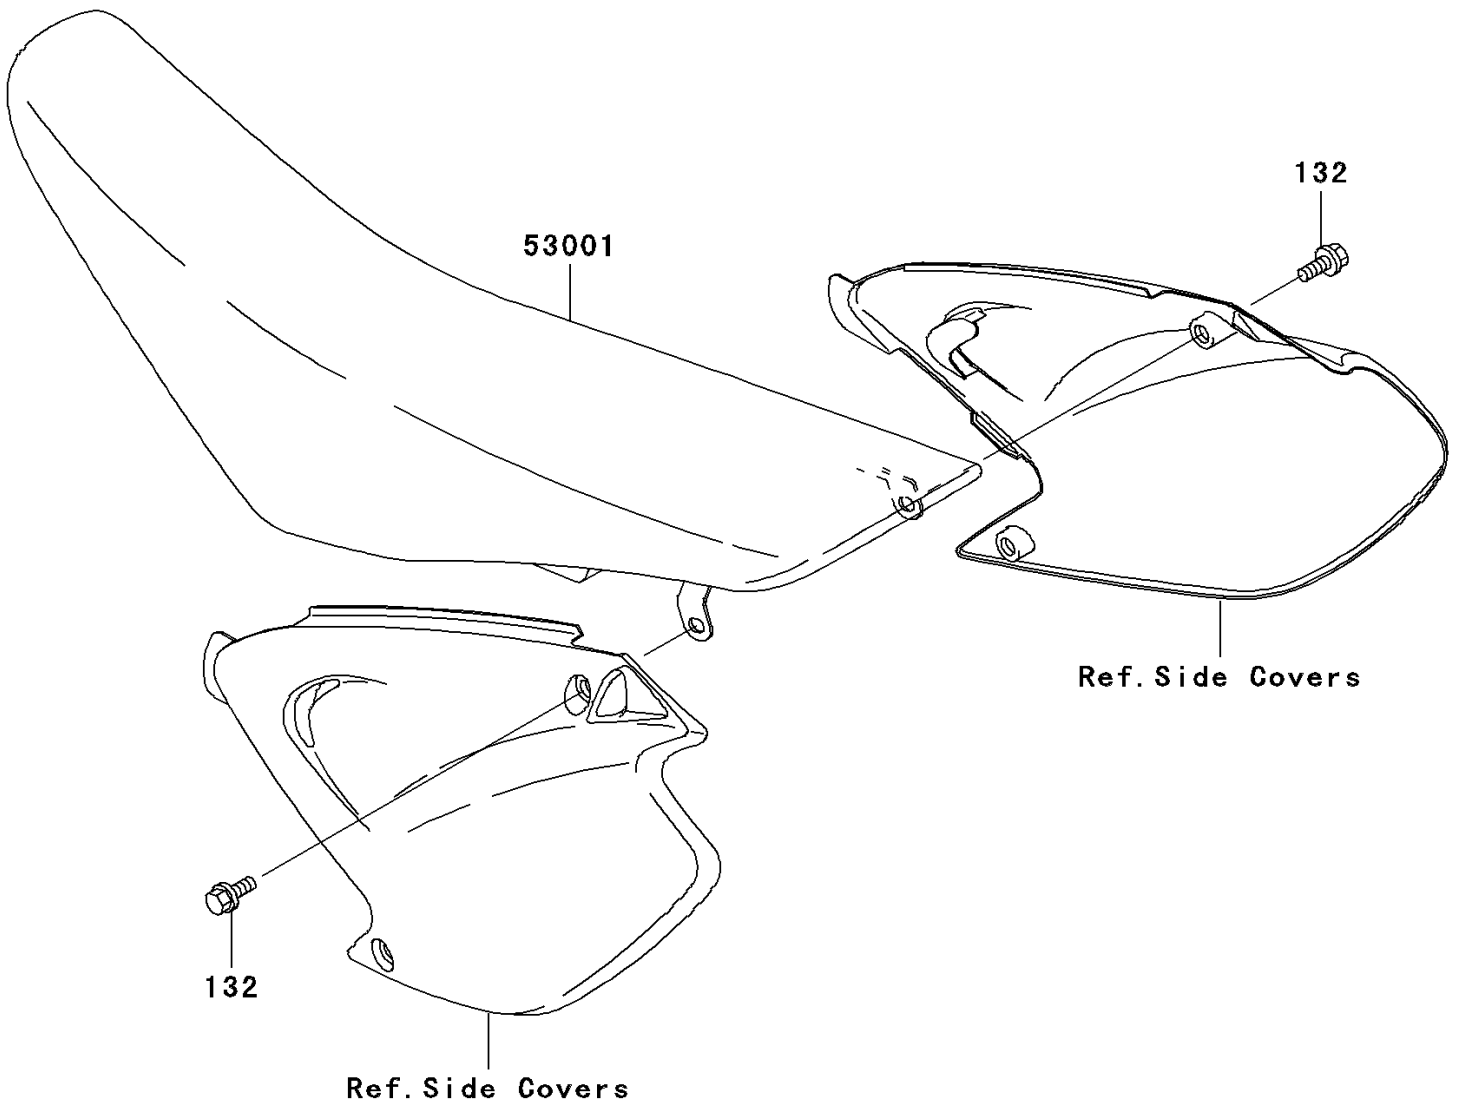

2003 KX125 PARTS DIAGRAM

Seat

F2510

2003 KX125 PARTS LIST

Seat

ITEM NAME	PART NUMBER	QUANTITY
BOLT-FLANGED-SMALL (Ref # 132)	132G0816	2
SEAT-ASSY,BLACK (Ref # 53001)	53001-1985-MW	1