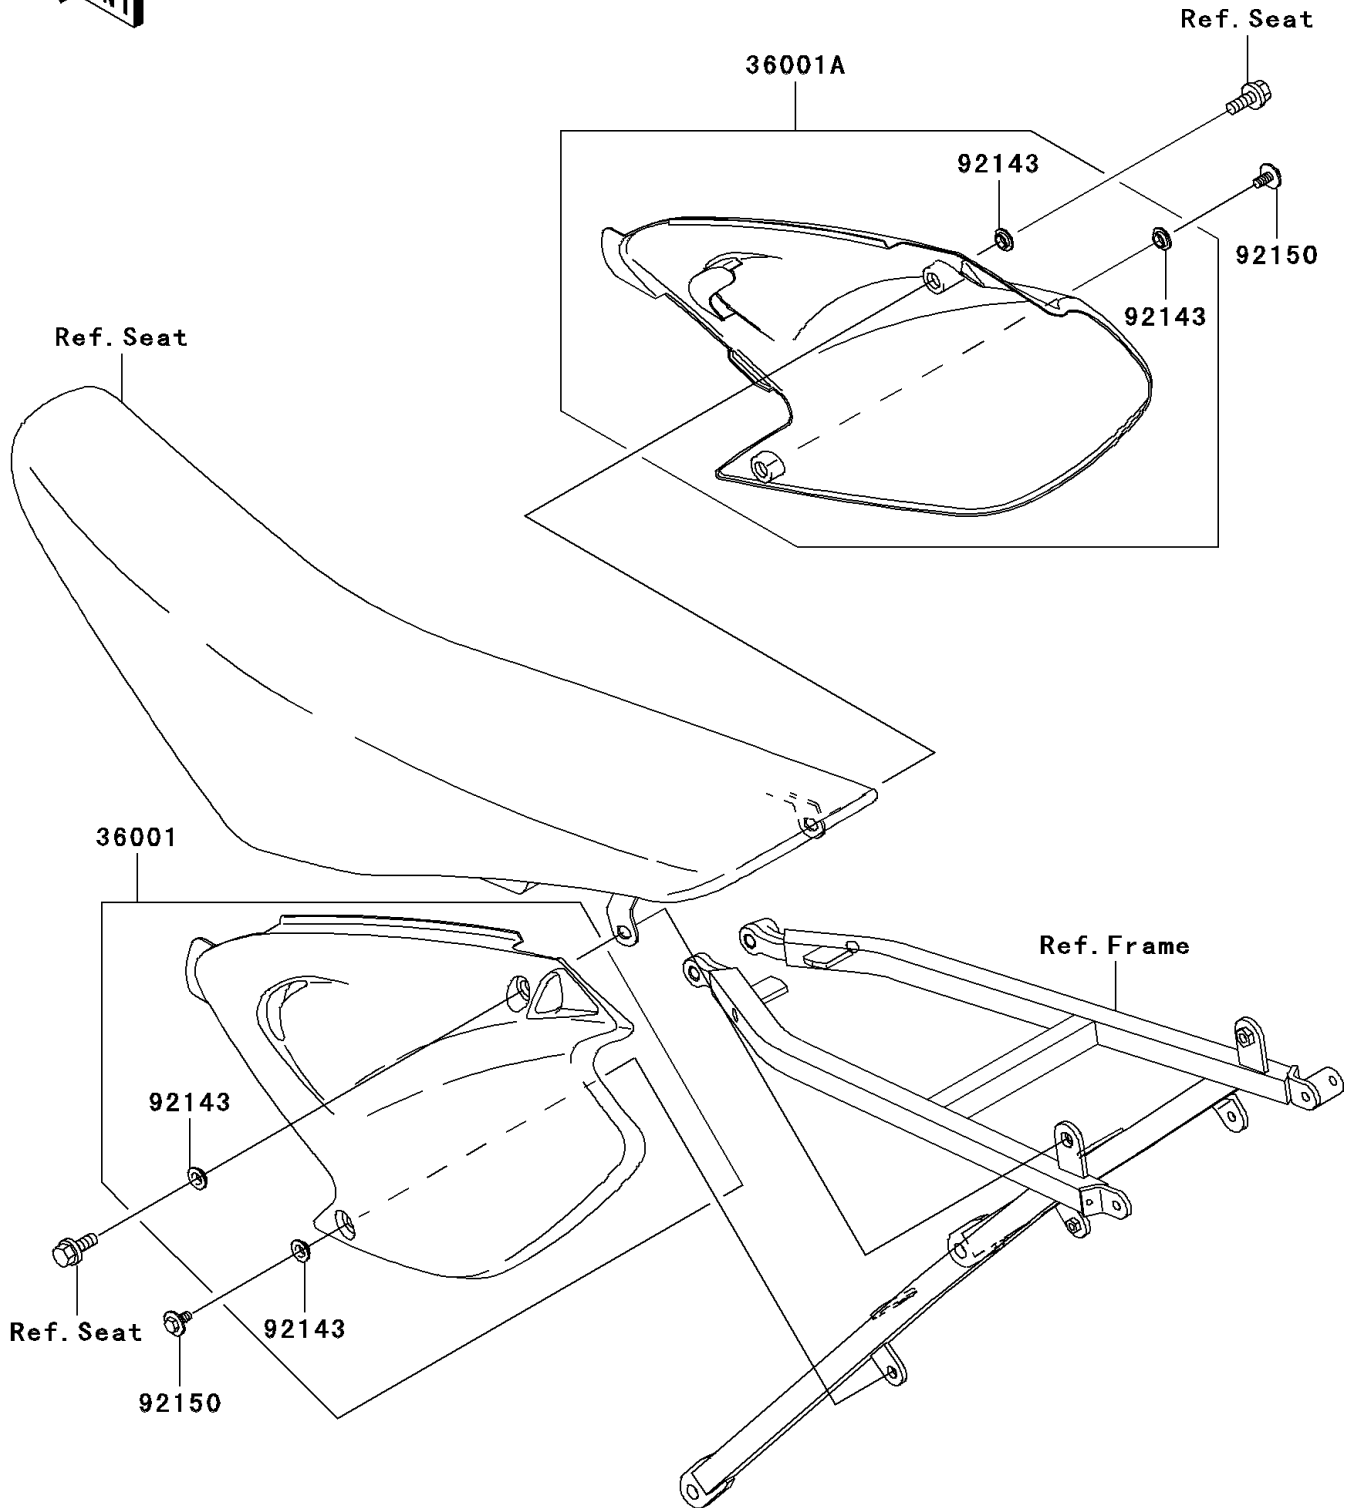

# 2003 KX125 PARTS DIAGRAM

Side Covers

F2611

## 2003 KX125 PARTS LIST

### Side Covers

ITEM NAME	PART NUMBER	QUANTITY
COVER-SIDE,LH,S.WHITE (Ref # 36001)	36001-1671-266	1
COVER-SIDE,RH,S.WHITE (Ref # 36001A)	36001-1672-266	1
COLLAR (Ref # 92143)	92143-1196	4
BOLT,6X14 (Ref # 92150)	92150-1340	2