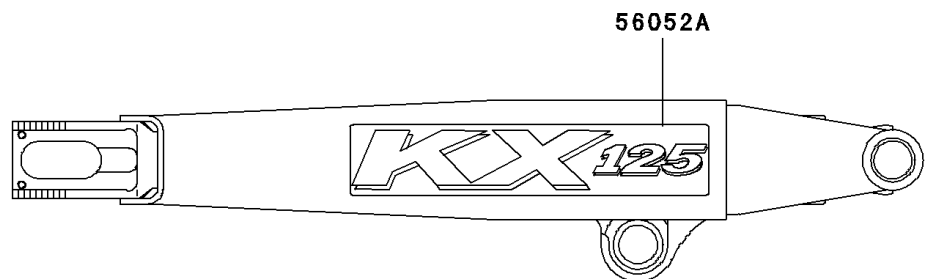

2003 KX125 PARTS DIAGRAM

Decals

F2861

2003 KX125 PARTS LIST

Decals

ITEM NAME	PART NUMBER	QUANTITY
MARK,SWING ARM,LH,KX125 (Ref # 56052)	56052-1800	1
MARK,SWING ARM,RH,KX125 (Ref # 56052A)	56052-1801	1
PATTERN,SHROUD,LH (Ref # 56066)	56066-1254	1
PATTERN,SHROUD,RH (Ref # 56066A)	56066-1255	1