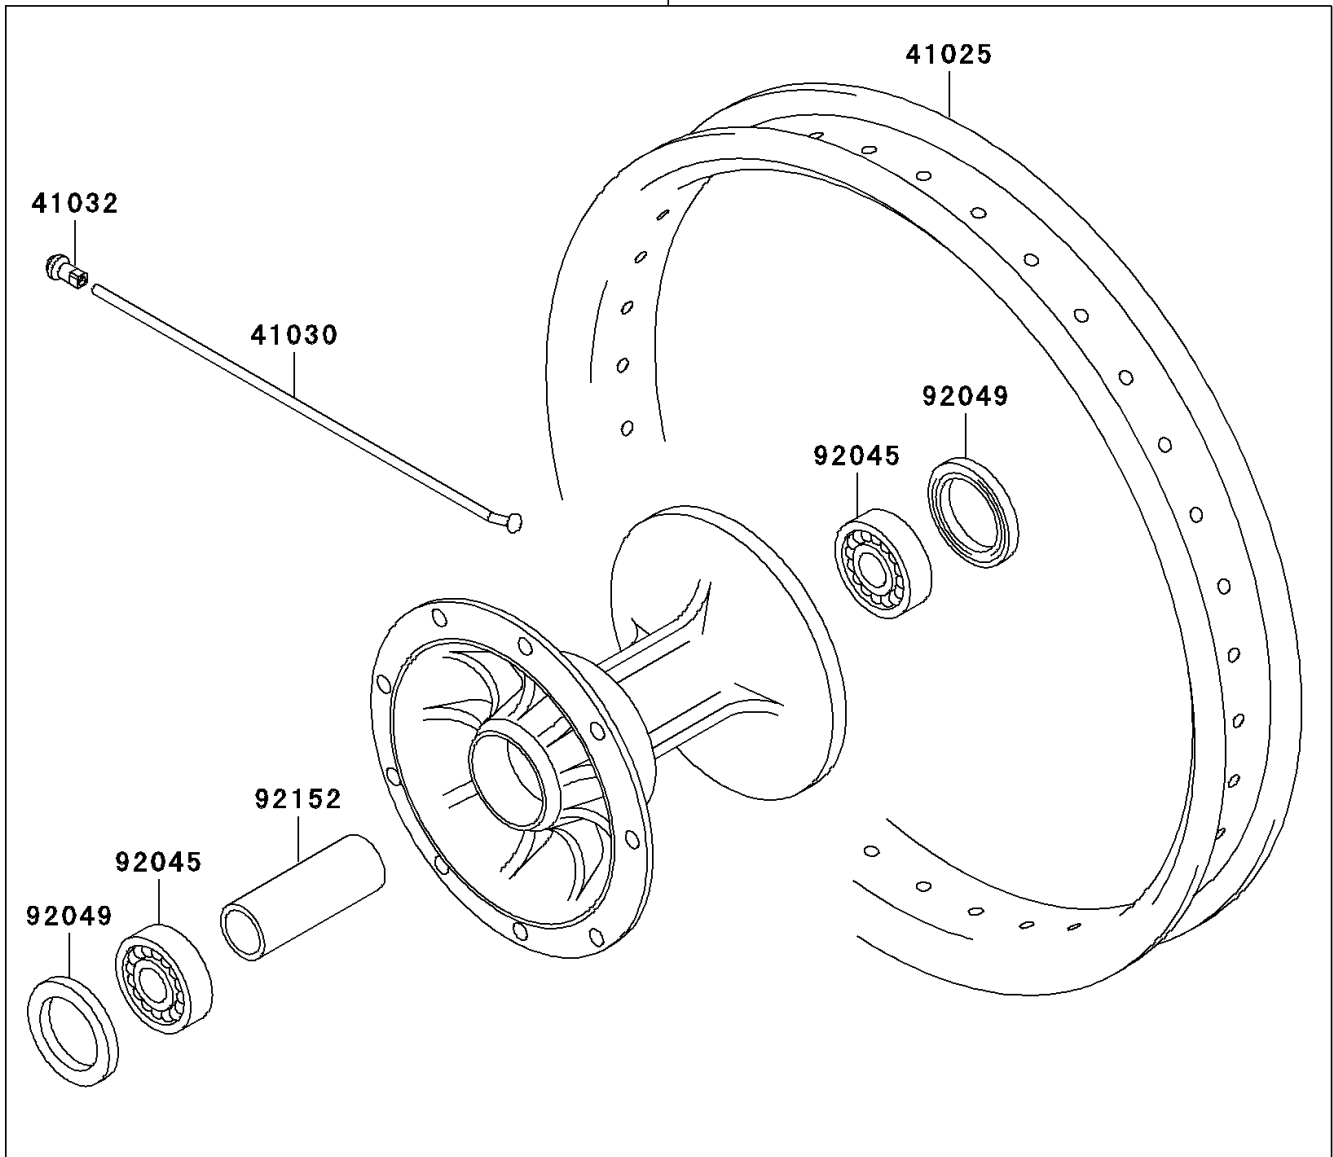

2003 KX125 PARTS DIAGRAM

Optional Parts(20in Front Wheel)

F2890

41024

41090

2003 KX125 PARTS LIST

Optional Parts(20in Front Wheel)

ITEM NAME	PART NUMBER	QUANTITY
STOPPER-RIM,1.85-M(DUNLOP) (Ref # 41024)	41024-011	1
RIM,FR,1.85X20 (Ref # 41025)	41025-1411	1
SPOKE-OUTER,FR,217.5MMX170D (Ref # 41030)	41030-1172	36
NIPPLE-SPOKE,ALUMINIUM (Ref # 41032)	41032-1086	36
WHEEL,FR,1.85X20,ALUM NIPPLE (Ref # 41090)	41090-1154	1
BEARING-BALL,69042RS (Ref # 92045)	92045-1284	2
SEAL-OIL,BJNC-2 25X37X5 (Ref # 92049)	92049-1403	2
COLLAR,FRONT BRAKE DRUM,L=72 (Ref # 92152)	92152-1472	1