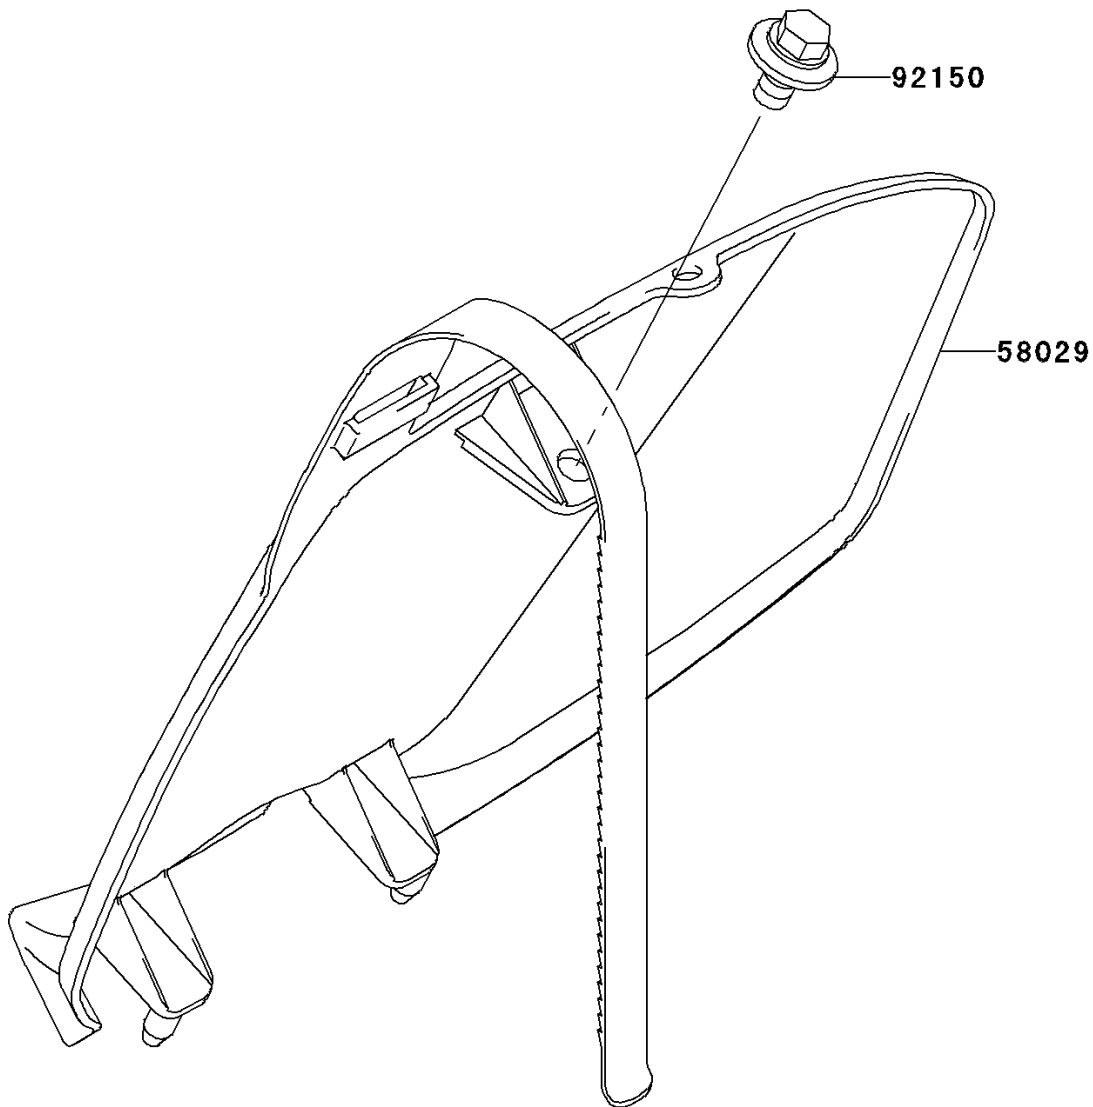

2003 KX125 PARTS DIAGRAM

Accessory

F2910

2003 KX125 PARTS LIST

Accessory

ITEM NAME	PART NUMBER	QUANTITY
PLATE-NUMBER,S.WHITE (Ref # 58029)	58029-1091-266	1
BOLT,6X12 (Ref # 92150)	92150-1435	1