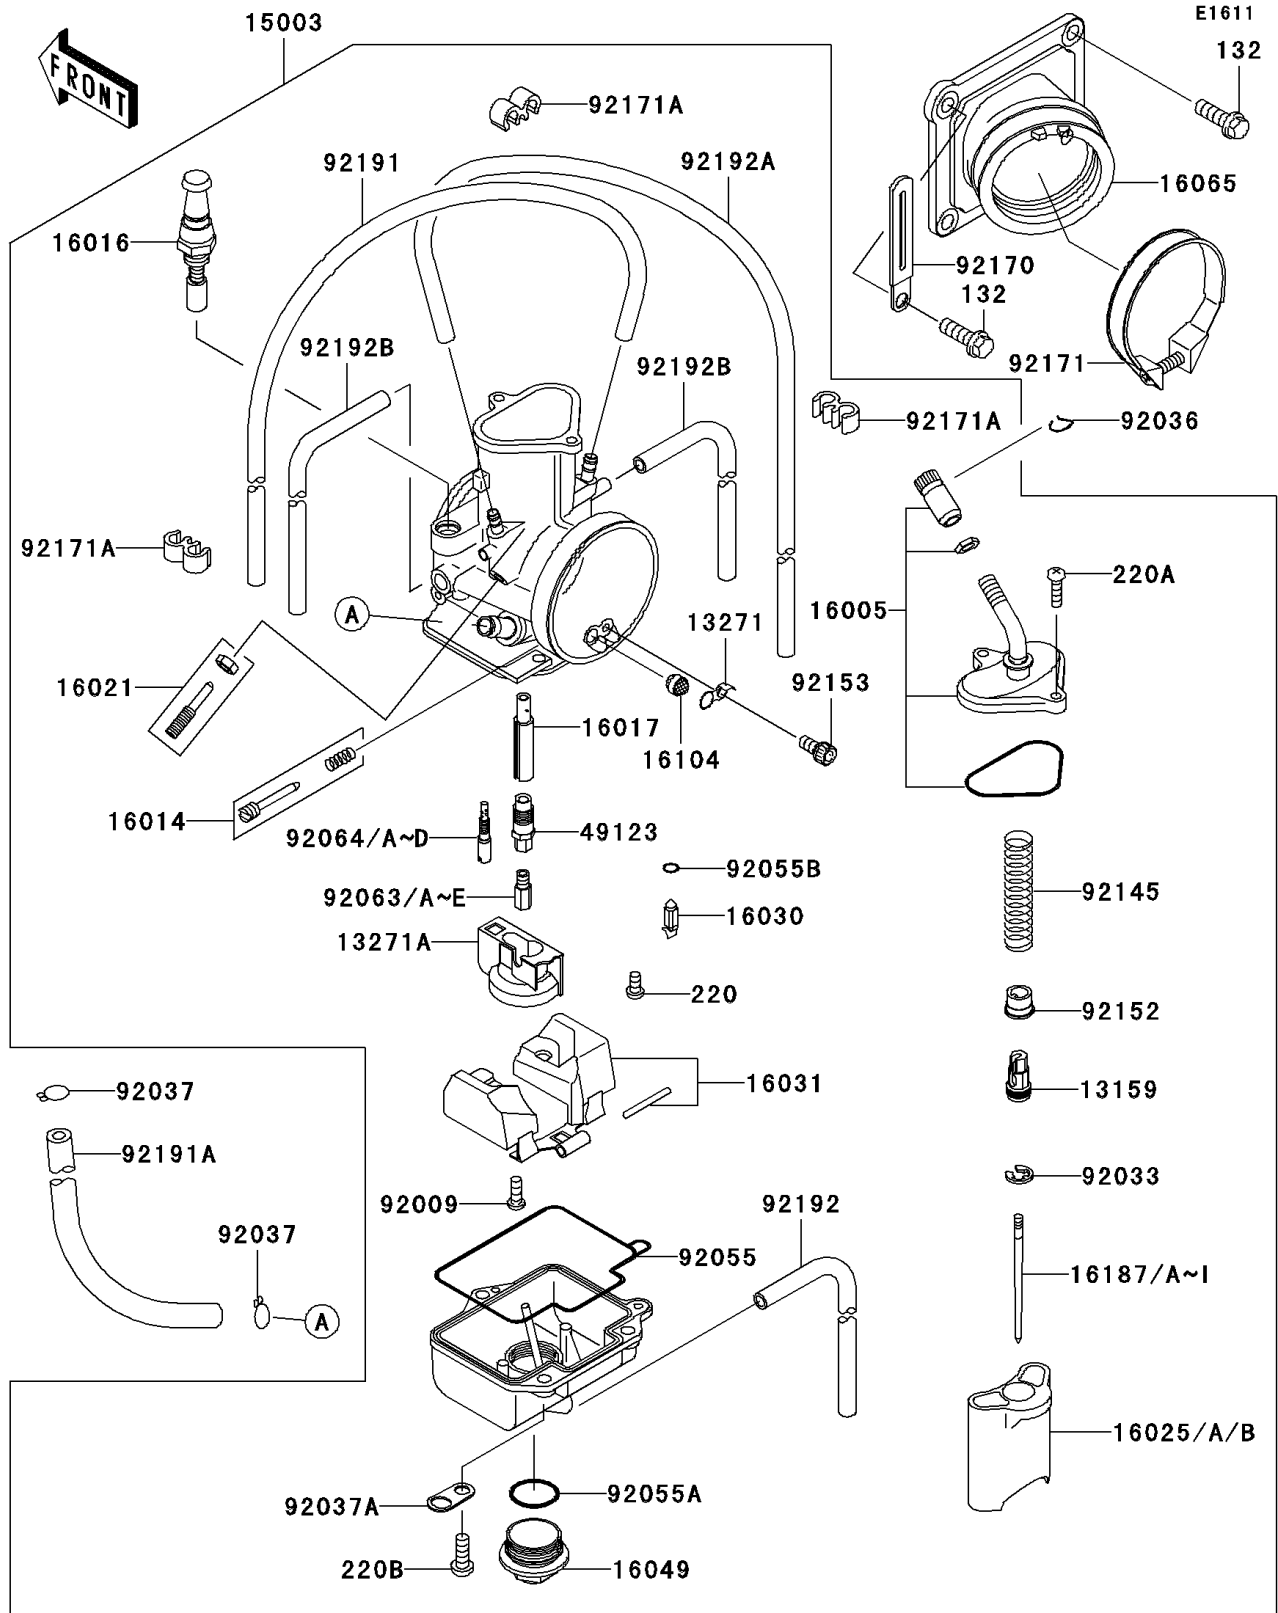

2004 KX125 PARTS DIAGRAM

Carburetor