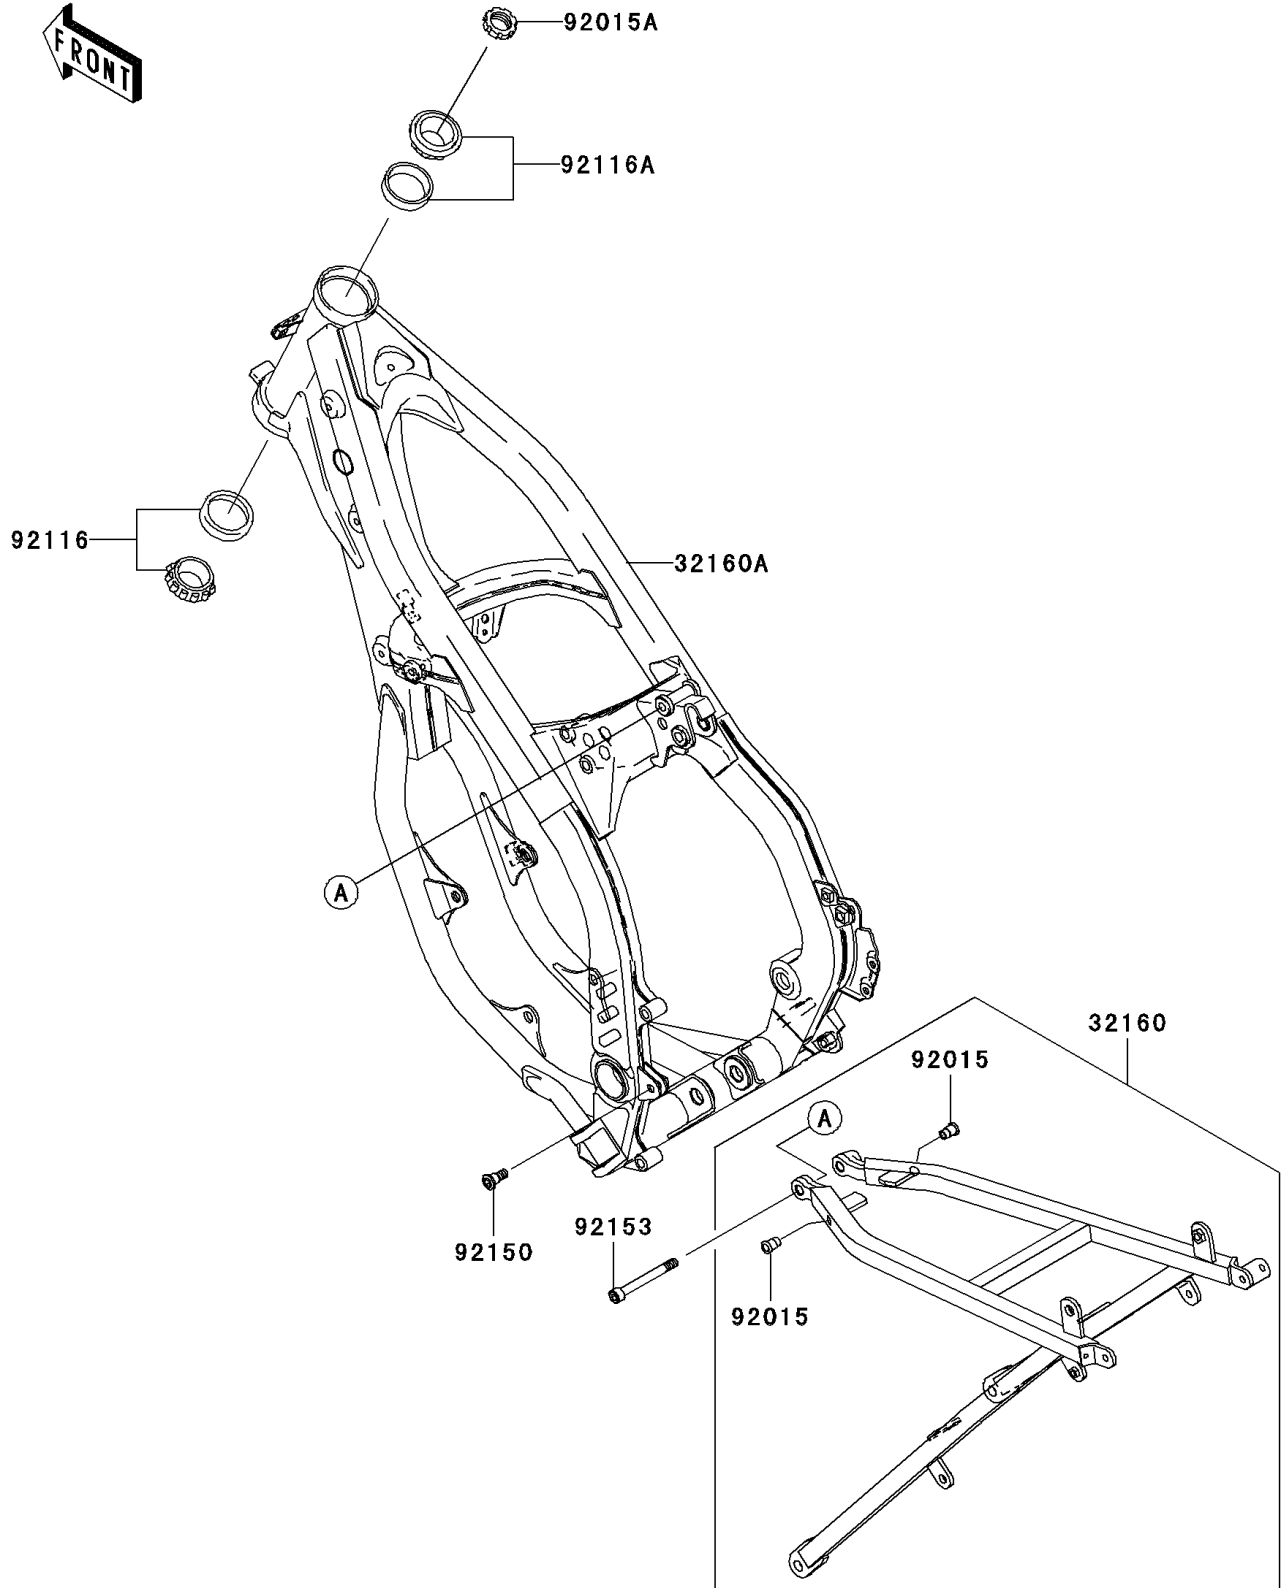

# 2004 KX125 PARTS DIAGRAM

Frame

F2120

## 2004 KX125 PARTS LIST

### Frame

| ITEM NAME                                     | PART NUMBER   | QUANTITY |
|---|---------------|----------|
| FRAME-COMP,RR (Ref # 32160)                   | 32160-0015    | 1        |
| FRAME-COMP,FR,G.GRAY (Ref # 32160A)           | 32160-0045-GD | 1        |
| NUT,POP,6MM,L=15 (Ref # 92015)                | 92015-1791    | 2        |
| NUT,STEERING STEM,28MM (Ref # 92015A)         | 92015-1861    | 1        |
| BEARING-ROLLER,HI-CAP32006JRRS (Ref # 92116)  | 92116-1069    | 1        |
| BEARING-ROLLER,HI-CAP320/28JRR (Ref # 92116A) | 92116-1076    | 1        |
| BOLT,SOCKET,8X20 (Ref # 92150)                | 92150-1839    | 2        |
| BOLT,SOCKET,8X74 (Ref # 92153)                | 92153-1124    | 1        |