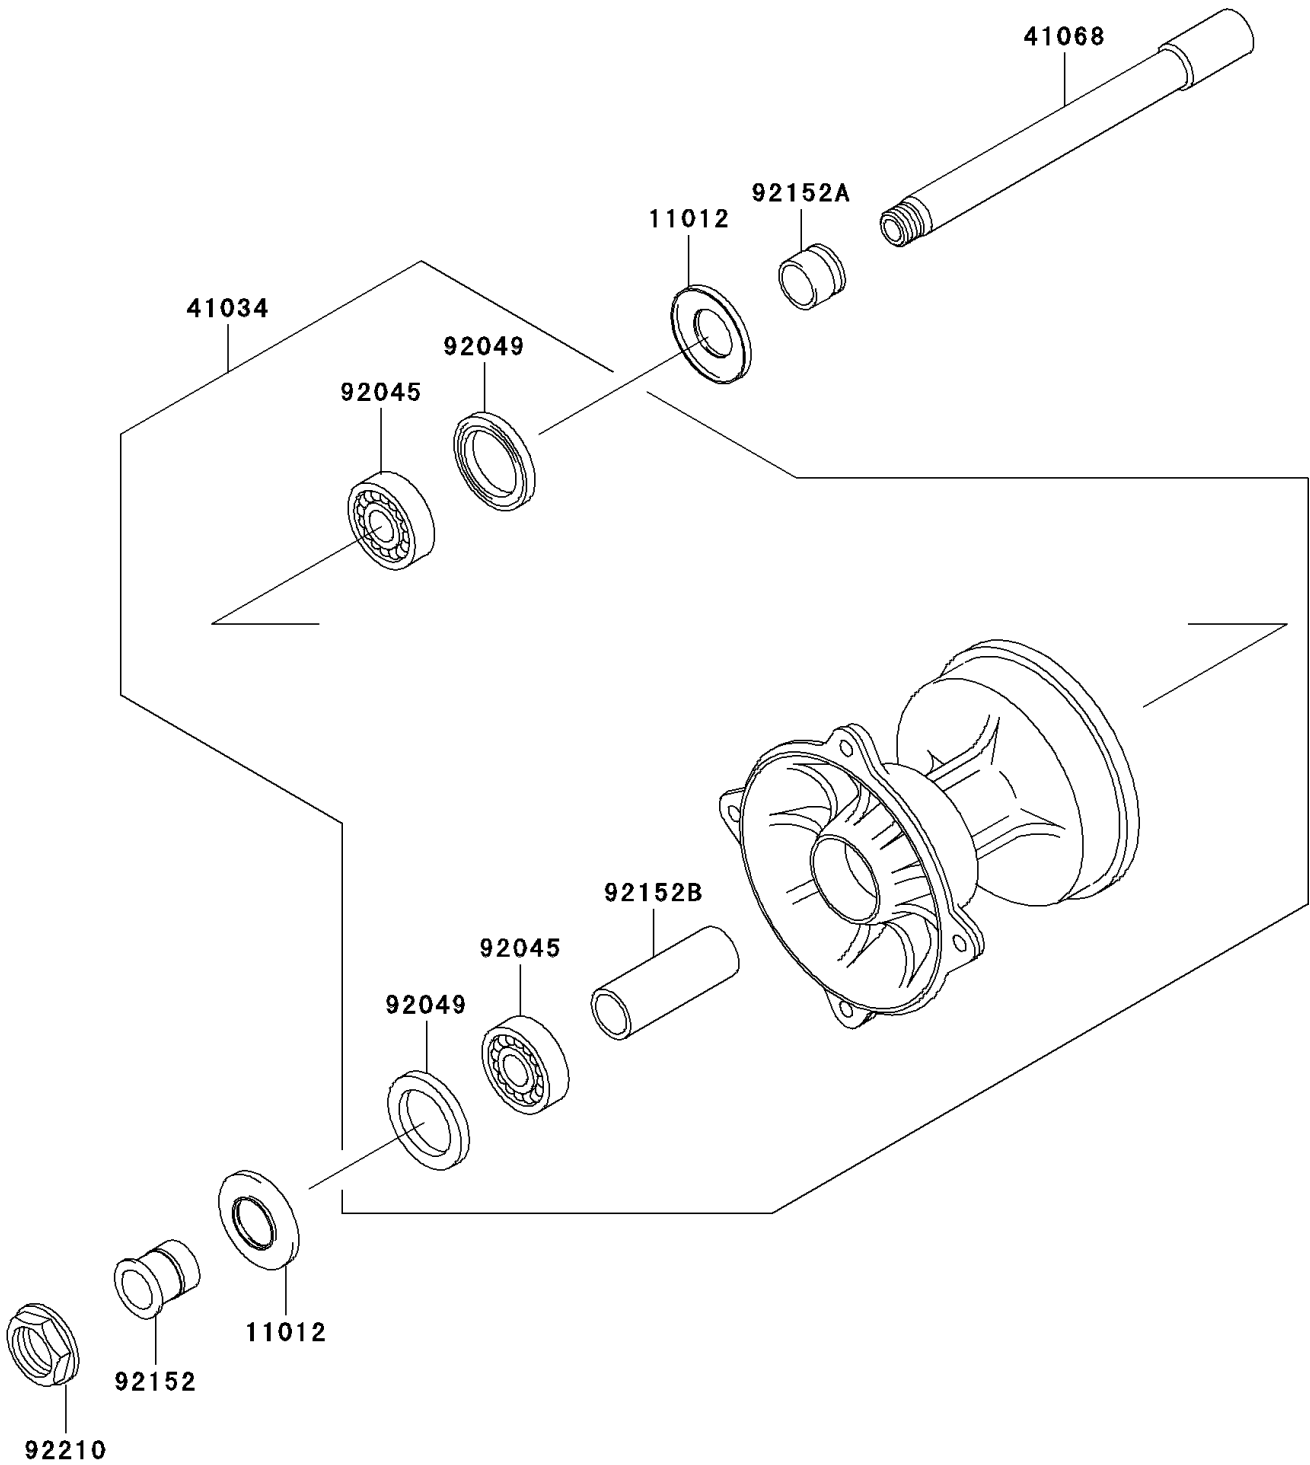

2004 KX125 PARTS DIAGRAM

Front Hub

F2230

2004 KX125 PARTS LIST

Front Hub

ITEM NAME	PART NUMBER	QUANTITY
CAP,AXLE (Ref # 11012)	11012-1581	2
DRUM-ASSY,FRONT BRAKE (Ref # 41034)	41034-0018	1
AXLE,FR (Ref # 41068)	41068-0004	1
BEARING-BALL,69042RS (Ref # 92045)	92045-1284	2
SEAL-OIL,BJNC-2 25X37X5 (Ref # 92049)	92049-1403	2
COLLAR,FR AXLE,LH,L=29 (Ref # 92152)	92152-0110	1
COLLAR,FR AXLE,RH,L=19 (Ref # 92152A)	92152-0111	1
COLLAR,FRONT BRAKE DRUM,L=72 (Ref # 92152B)	92152-1472	1
NUT,18MM (Ref # 92210)	92210-0065	1