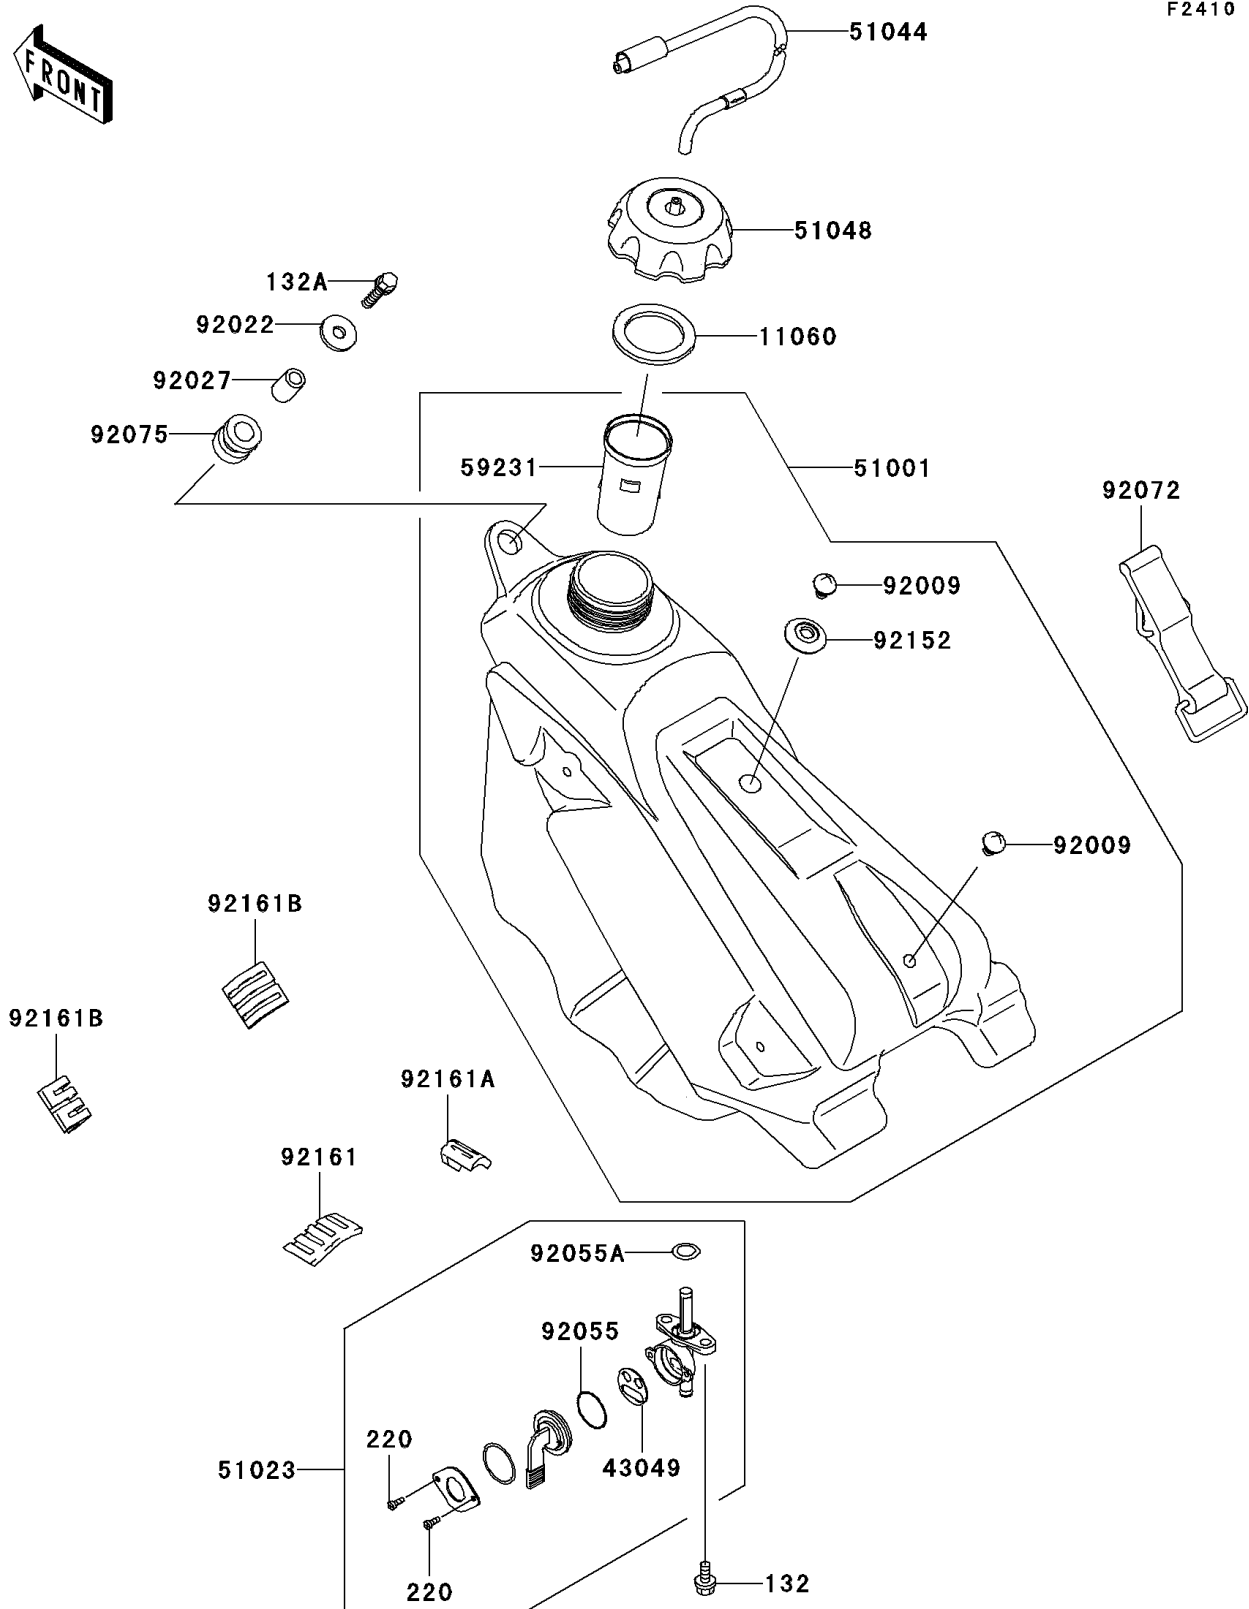

# 2004 KX125 PARTS DIAGRAM

Fuel Tank

F2410

## 2004 KX125 PARTS LIST

### Fuel Tank

ITEM NAME	PART NUMBER	QUANTITY
BOLT-FLANGED-SMALL (Ref # 132)	132G0612	2
BOLT-FLANGED-SMALL (Ref # 132A)	132G0625	1
SCREW-PAN-CROS (Ref # 220)	220B0308	2
GASKET,FUEL TANK CAP (Ref # 11060)	11060-1340	1
PACKING,TAP VALVE (Ref # 43049)	43049-1091	1
TANK-COMP-FUEL,F.BLACK (Ref # 51001)	51001-0033-6Z	1
TAP-ASSY,FUEL (Ref # 51023)	51023-1395	1
TUBE-ASSY (Ref # 51044)	51044-0005	1
CAP-ASSY-TANK,FUEL (Ref # 51048)	51048-1124	1
FILLER (Ref # 59231)	59231-1096	1
SCREW,6MM (Ref # 92009)	92009-1971	2
WASHER,6.5X24X2 (Ref # 92022)	92022-1690	1
COLLAR,6.8X10X14 (Ref # 92027)	92027-1966	1
RING-O,TAP LEVER (Ref # 92055)	92055-1419	1
RING-O,FUEL TAP PACKING (Ref # 92055A)	92055-1700	1
BAND,FUEL TANK (Ref # 92072)	92072-1229	1
DAMPER (Ref # 92075)	92075-1787	1
COLLAR (Ref # 92152)	92152-1346	1
DAMPER,FUEL TANK,RR (Ref # 92161)	92161-1279	1
DAMPER,FUEL TANK,RR (Ref # 92161A)	92161-1280	1
DAMPER,FUEL TANK,SIDE (Ref # 92161B)	92161-1291	2