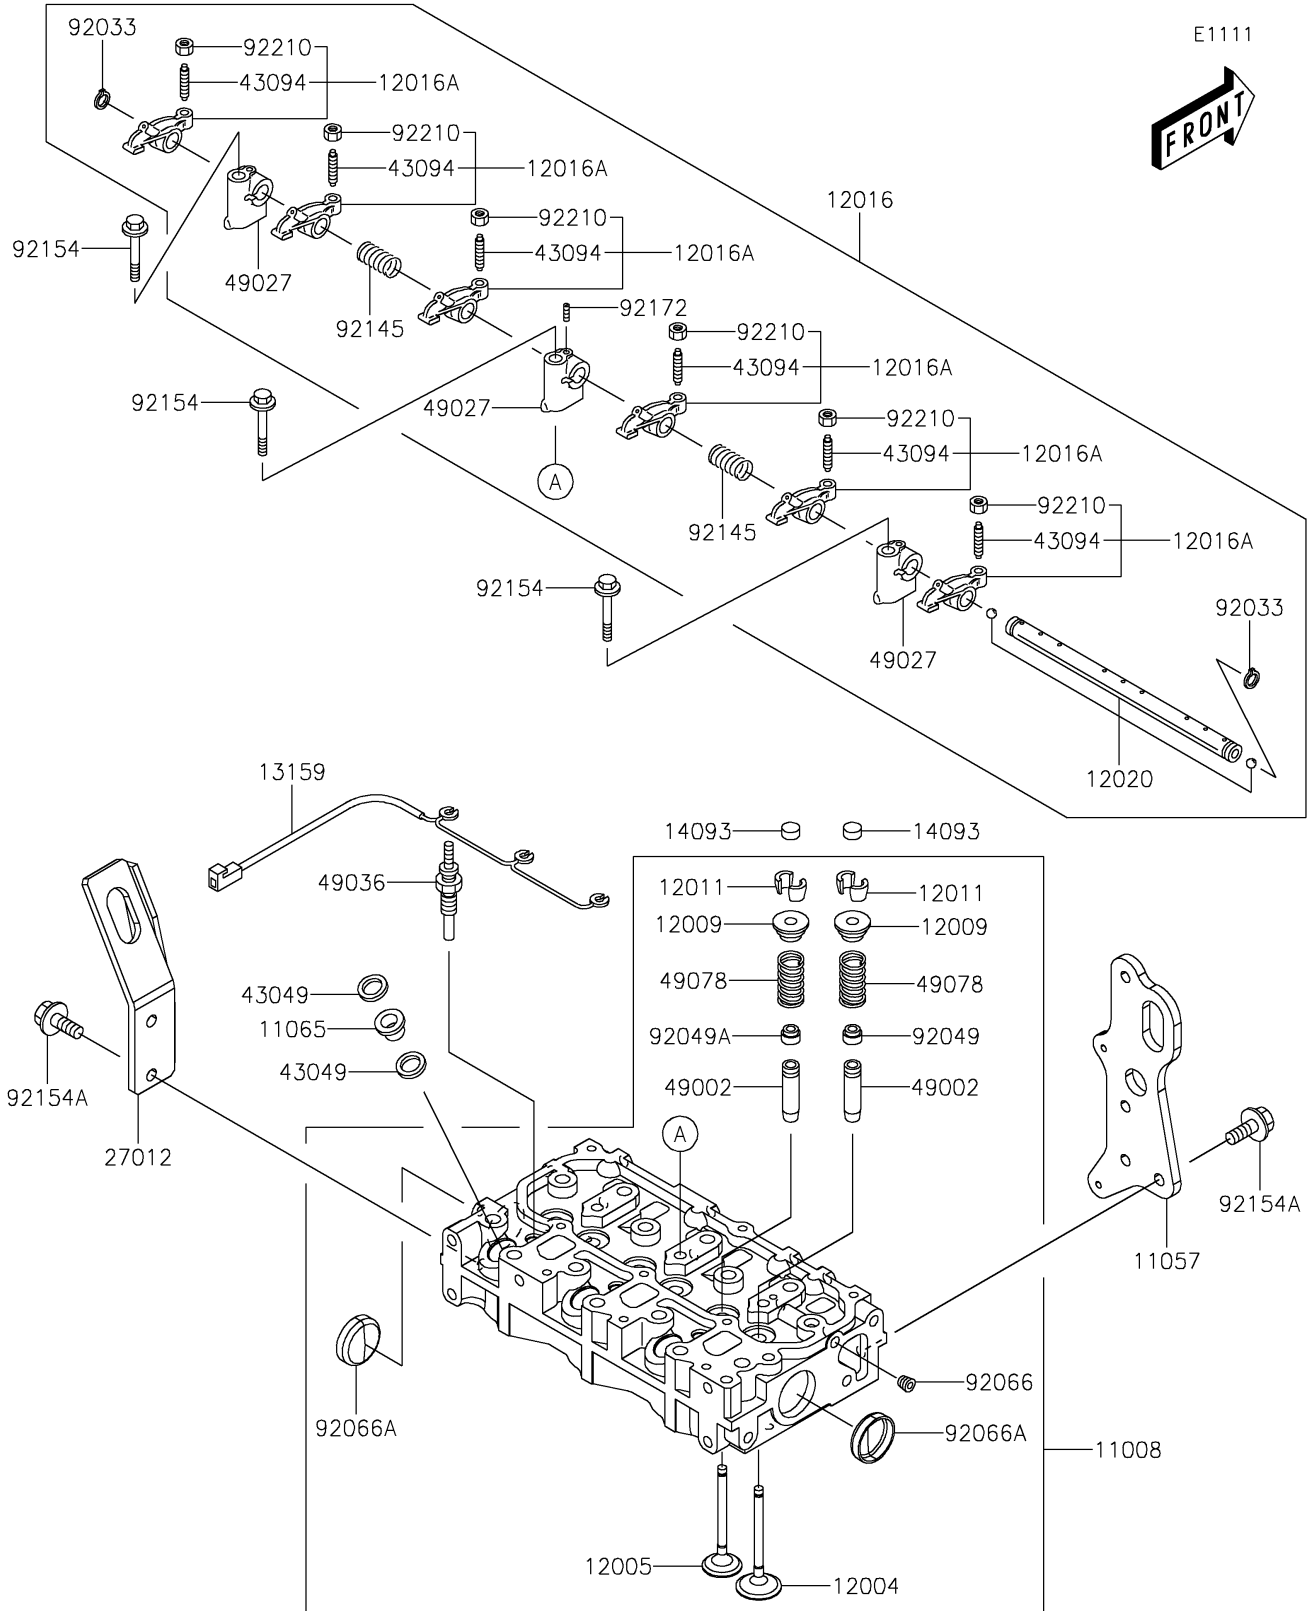

2021 MULE PRO-DXT™ DIESEL PARTS DIAGRAM

Cylinder Head

2021 MULE PRO-DXT™ DIESEL PARTS LIST

Cylinder Head

ITEM NAME	PART NUMBER	QUANTITY
HEAD-COMP-CYLINDER (Ref # 11008)	11008-0875	1
BRACKET,FRAME (Ref # 11057)	11057-1247	1
CAP,NOZZLE (Ref # 11065)	11065-0942	3
VALVE-INTAKE (Ref # 12004)	12004-0739	3
VALVE-EXHAUST (Ref # 12005)	12005-0759	3
RETAINER-VALVE SPRING (Ref # 12009)	12009-0029	6
COLLET (Ref # 12011)	12011-0004	12
ARM-ROCKER (Ref # 12016)	12016-0044	1
ARM-ROCKER (Ref # 12016A)	12016-0045	6
SHAFT-ROCKER (Ref # 12020)	12020-0018	1
CONNECTOR,PLUG-GLOW (Ref # 13159)	13159-0019	1
COVER,VALVE (Ref # 14093)	14093-0440	6
HOOK (Ref # 27012)	27012-0819	1
PACKING,NOZZLE (Ref # 43049)	43049-0037	6
ADJUSTER,VALVE (Ref # 43094)	43094-0006	6
GUIDE-VALVE (Ref # 49002)	49002-0032	6
HOLDER-ROCKER (Ref # 49027)	49027-0001	3
PLUG-GLOW (Ref # 49036)	49036-0002	3
SPRING-ENGINE VALVE (Ref # 49078)	49078-0731	6
RING-SNAP (Ref # 92033)	92033-0773	2
SEAL-OIL,INTAKE (Ref # 92049)	92049-0789	3
SEAL-OIL,EXHAUST (Ref # 92049A)	92049-0790	3
PLUG (Ref # 92066)	92066-0847	1
PLUG (Ref # 92066A)	92066-0852	2
SPRING (Ref # 92145)	92145-1711	2
BOLT,FLANGED,8X40 (Ref # 92154)	92154-1987	3
BOLT,FLANGED,8X16 (Ref # 92154A)	92154-2071	5
SCREW,5X16 (Ref # 92172)	92172-0984	1
NUT,8MM (Ref # 92210)	92210-1468	6