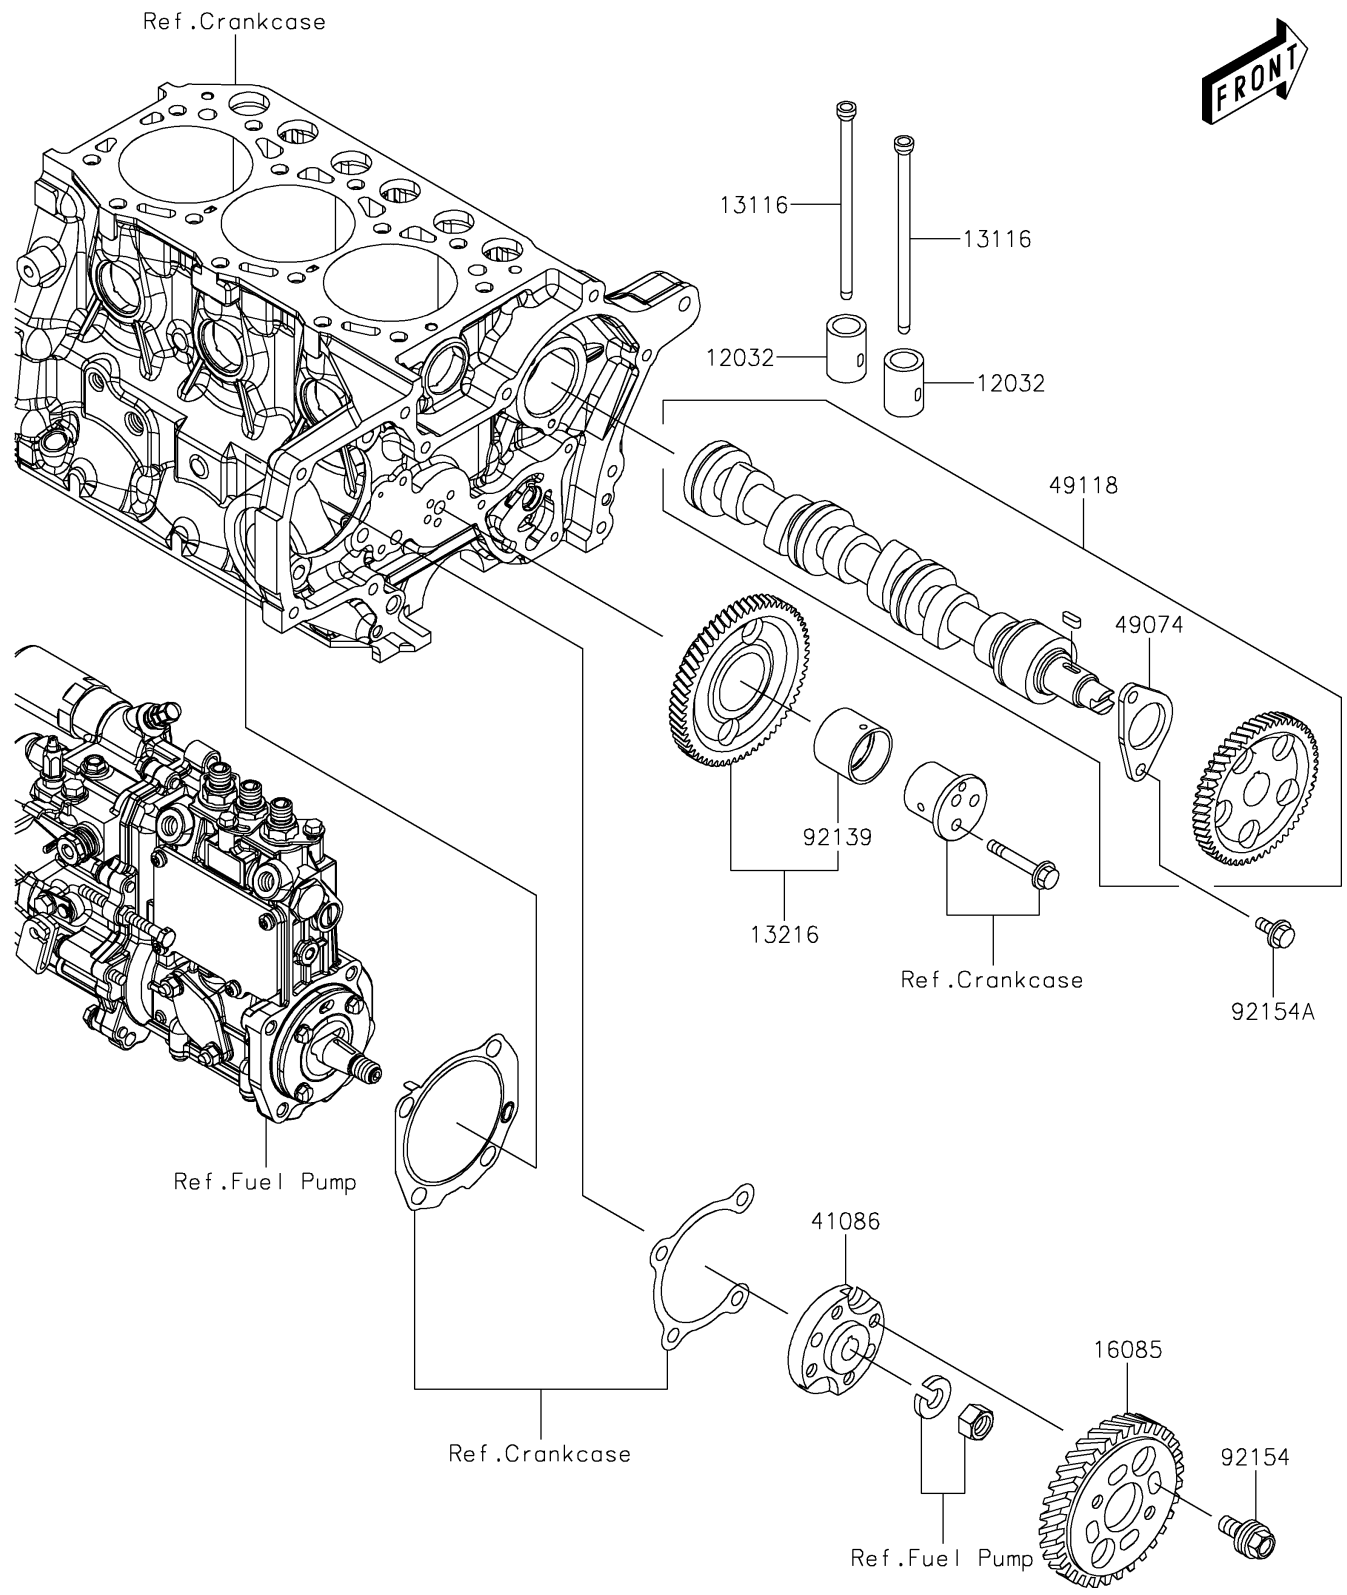

2021 MULE PRO-DXT™ DIESEL PARTS DIAGRAM

Valve(s)/Camshaft(s)

E1211

2021 MULE PRO-DXT™ DIESEL PARTS LIST

Valve(s)/Camshaft(s)

ITEM NAME	PART NUMBER	QUANTITY
TAPPET (Ref # 12032)	12032-0021	6
ROD-PUSH (Ref # 13116)	13116-0726	6
GEAR-COMP,IDLE (Ref # 13216)	13216-0889	1
GEAR,PUMP (Ref # 16085)	16085-0648	1
FLANGE (Ref # 41086)	41086-0723	1
PLATE-THRUST (Ref # 49074)	49074-0004	1
CAMSHAFT-COMP (Ref # 49118)	49118-0864	1
BUSHING,IDLE GEAR (Ref # 92139)	92139-0863	1
BOLT (Ref # 92154)	92154-1996	4
BOLT,FLANGED,6X12 (Ref # 92154A)	92154-1998	2