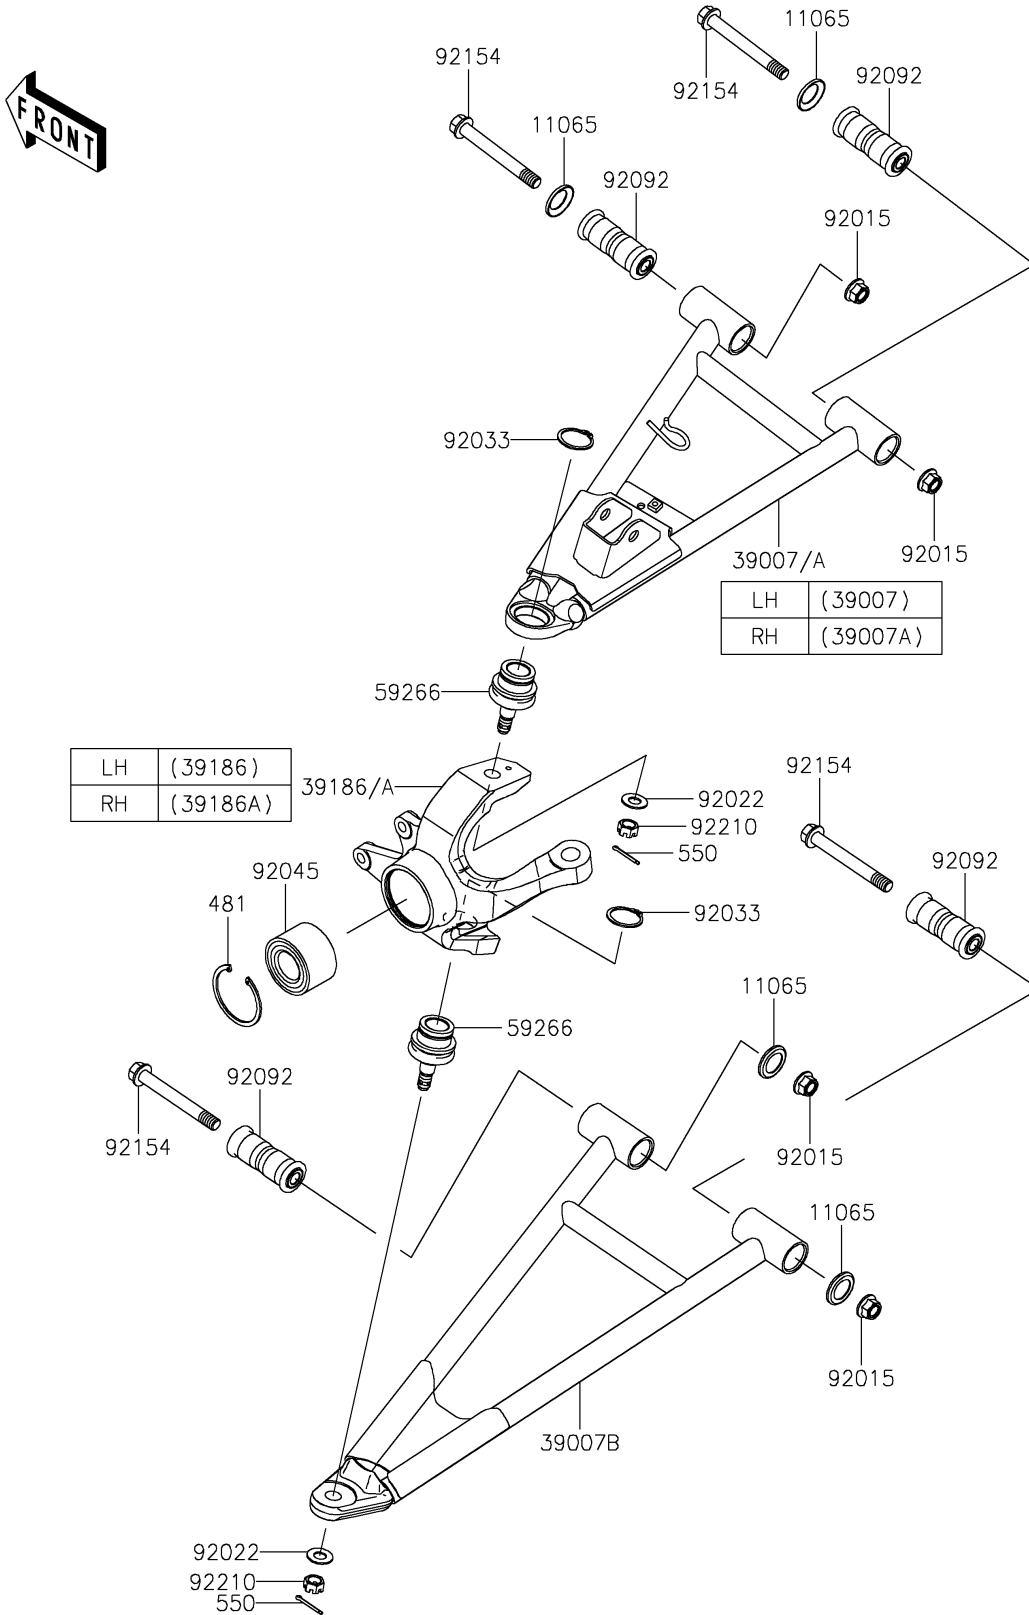

2021 MULE PRO-DXT™ DIESEL PARTS DIAGRAM

Front Suspension

F2152

2021 MULE PRO-DXT™ DIESEL PARTS LIST

Front Suspension

ITEM NAME	PART NUMBER	QUANTITY
CAP,ARM (Ref # 11065)	11065-0838	8
ARM-SUSP,FR,UPP,LH (Ref # 39007)	39007-0377	1
ARM-SUSP,FR,UPP,RH (Ref # 39007A)	39007-0378	1
ARM-SUSP,FR,LWR,LH&RH (Ref # 39007B)	39007-0383	2
KNUCKLE,FR,LH (Ref # 39186)	39186-0319	1
KNUCKLE,FR,RH (Ref # 39186A)	39186-0320	1
CIRCLIP-TYPE-C (Ref # 481)	481J6000	2
PIN-COTTER,3.0X25 (Ref # 550)	550AA3025	4
JOINT-BALL (Ref # 59266)	59266-0711	4
NUT,LOCK,FLANGED,12MM (Ref # 92015)	92015-1433	8
WASHER (Ref # 92022)	92022-1831	4
RING-SNAP,C-TYPE,32MM (Ref # 92033)	92033-1262	4
BEARING-BALL,30X60X37 (Ref # 92045)	92045-0905	2
BUSHING-RUBBER,12X20X78 (Ref # 92092)	92092-0028	8
BOLT,FLANGED,12X100 (Ref # 92154)	92154-1318	8
NUT,CASTLE,12MM (Ref # 92210)	92210-0395	4