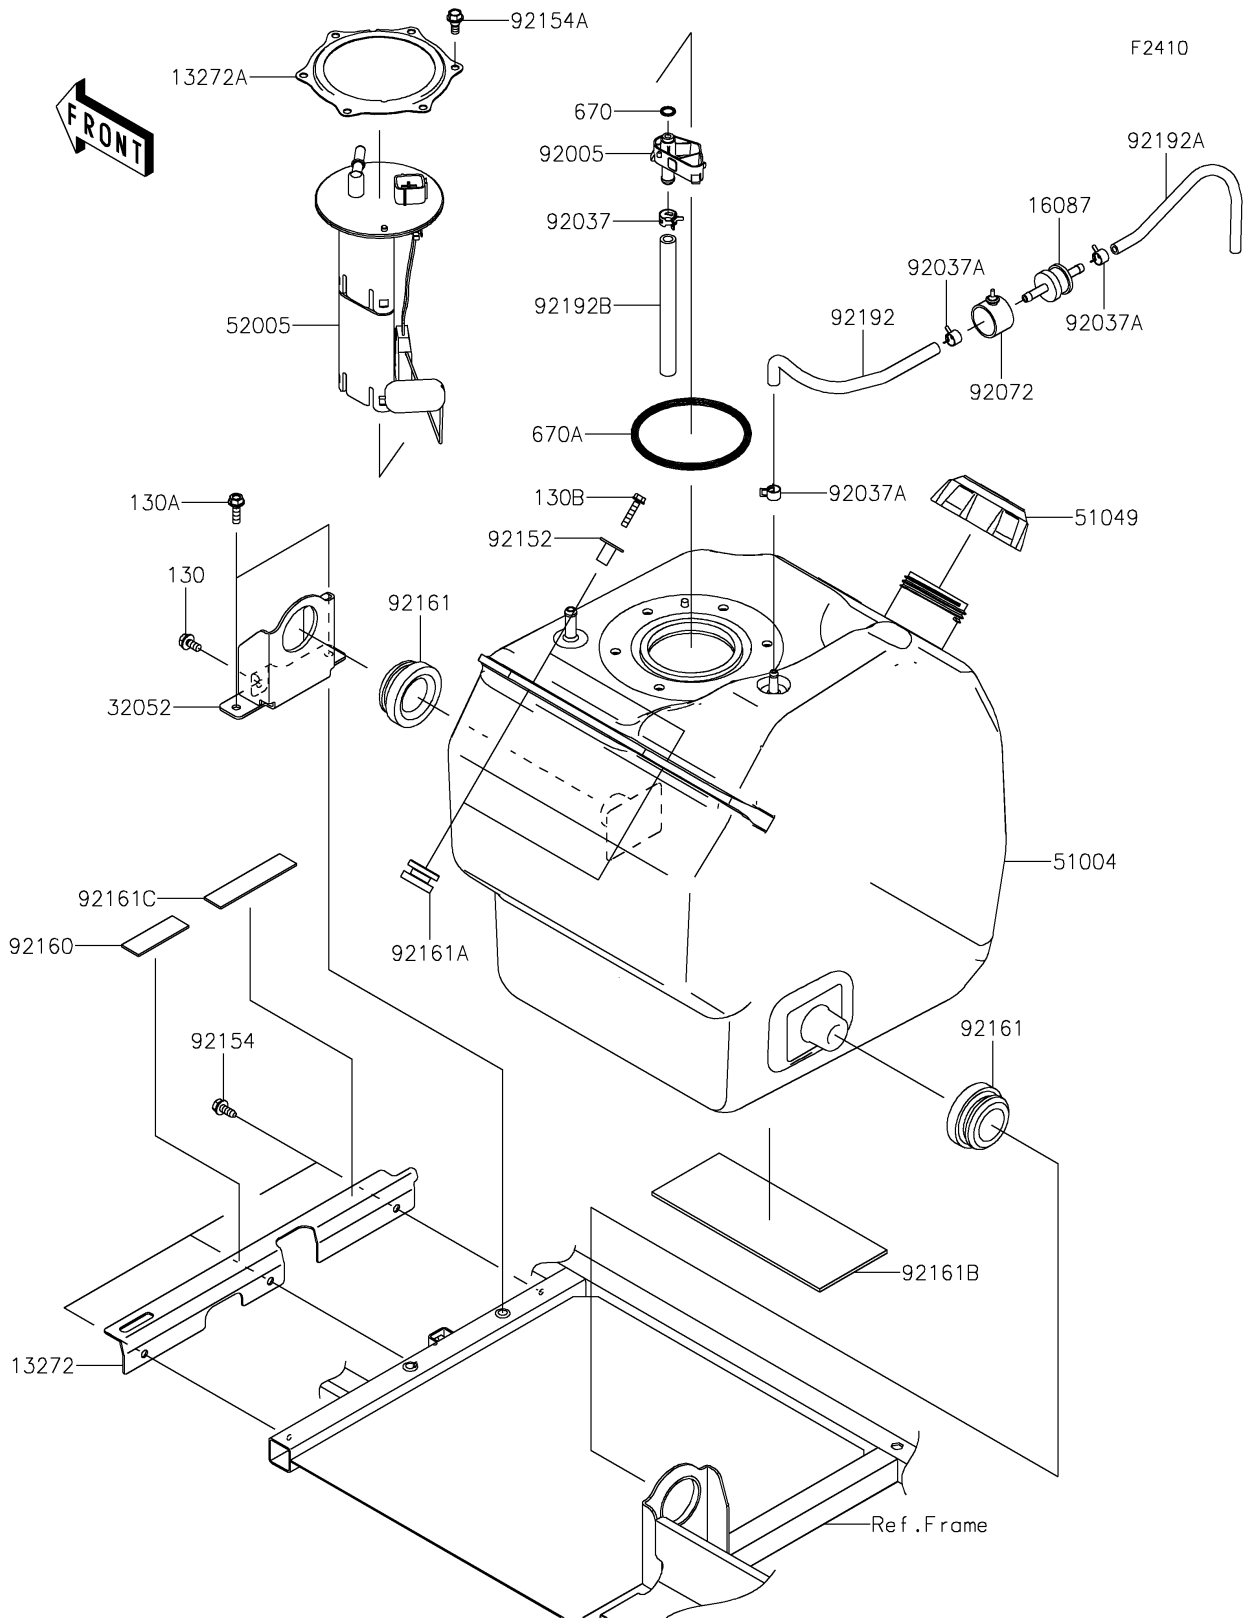

2021 MULE PRO-DXT™ DIESEL PARTS DIAGRAM

Fuel Tank

2021 MULE PRO-DXT™ DIESEL PARTS LIST

Fuel Tank

ITEM NAME	PART NUMBER	QUANTITY
BOLT-FLANGED,6X12 (Ref # 130)	130BA0612	1
BOLT-FLANGED,6X20 (Ref # 130A)	130BA0620	2
BOLT-FLANGED,6X30 (Ref # 130B)	130BA0630	2
PLATE (Ref # 13272)	13272-2206	1
PLATE (Ref # 13272A)	13272-2500	1
VALVE-CHECK (Ref # 16087)	16087-0008	1
BRACKET-TANK (Ref # 32052)	32052-0751	1
TANK-FUEL (Ref # 51004)	51004-0019	1
CAP-TANK,FUEL (Ref # 51049)	51049-0718	1
GAUGE,FUEL (Ref # 52005)	52005-0753	1
O RING,9MM (Ref # 670)	670E1509	1
O RING (Ref # 670A)	670E5090	1
FITTING (Ref # 92005)	92005-0813	1
CLAMP,HOSE CLIP (Ref # 92037)	92037-1181	1
CLAMP,TUBE (Ref # 92037A)	92037-1461	3
BAND (Ref # 92072)	92072-0850	1
COLLAR,6.8X10X18.1 (Ref # 92152)	92152-1867	2
BOLT,6X15.6 (Ref # 92154)	92154-1250	3
BOLT,FUEL PUMP (Ref # 92154A)	92154-1326	6
DAMPER (Ref # 92160)	92160-1075	1
DAMPER,30X56X25 (Ref # 92161)	92161-1613	2
DAMPER,10X28X17 (Ref # 92161A)	92161-1614	2
DAMPER,80X200X3.175 (Ref # 92161B)	92161-1645	1
DAMPER (Ref # 92161C)	92161-1876	1
TUBE,BREATHER (Ref # 92192)	92192-0773	1
TUBE,BREATHER,5X9X220 (Ref # 92192A)	92192-1199	1
TUBE,FUEL,8X13X137 (Ref # 92192B)	92192-1474	1