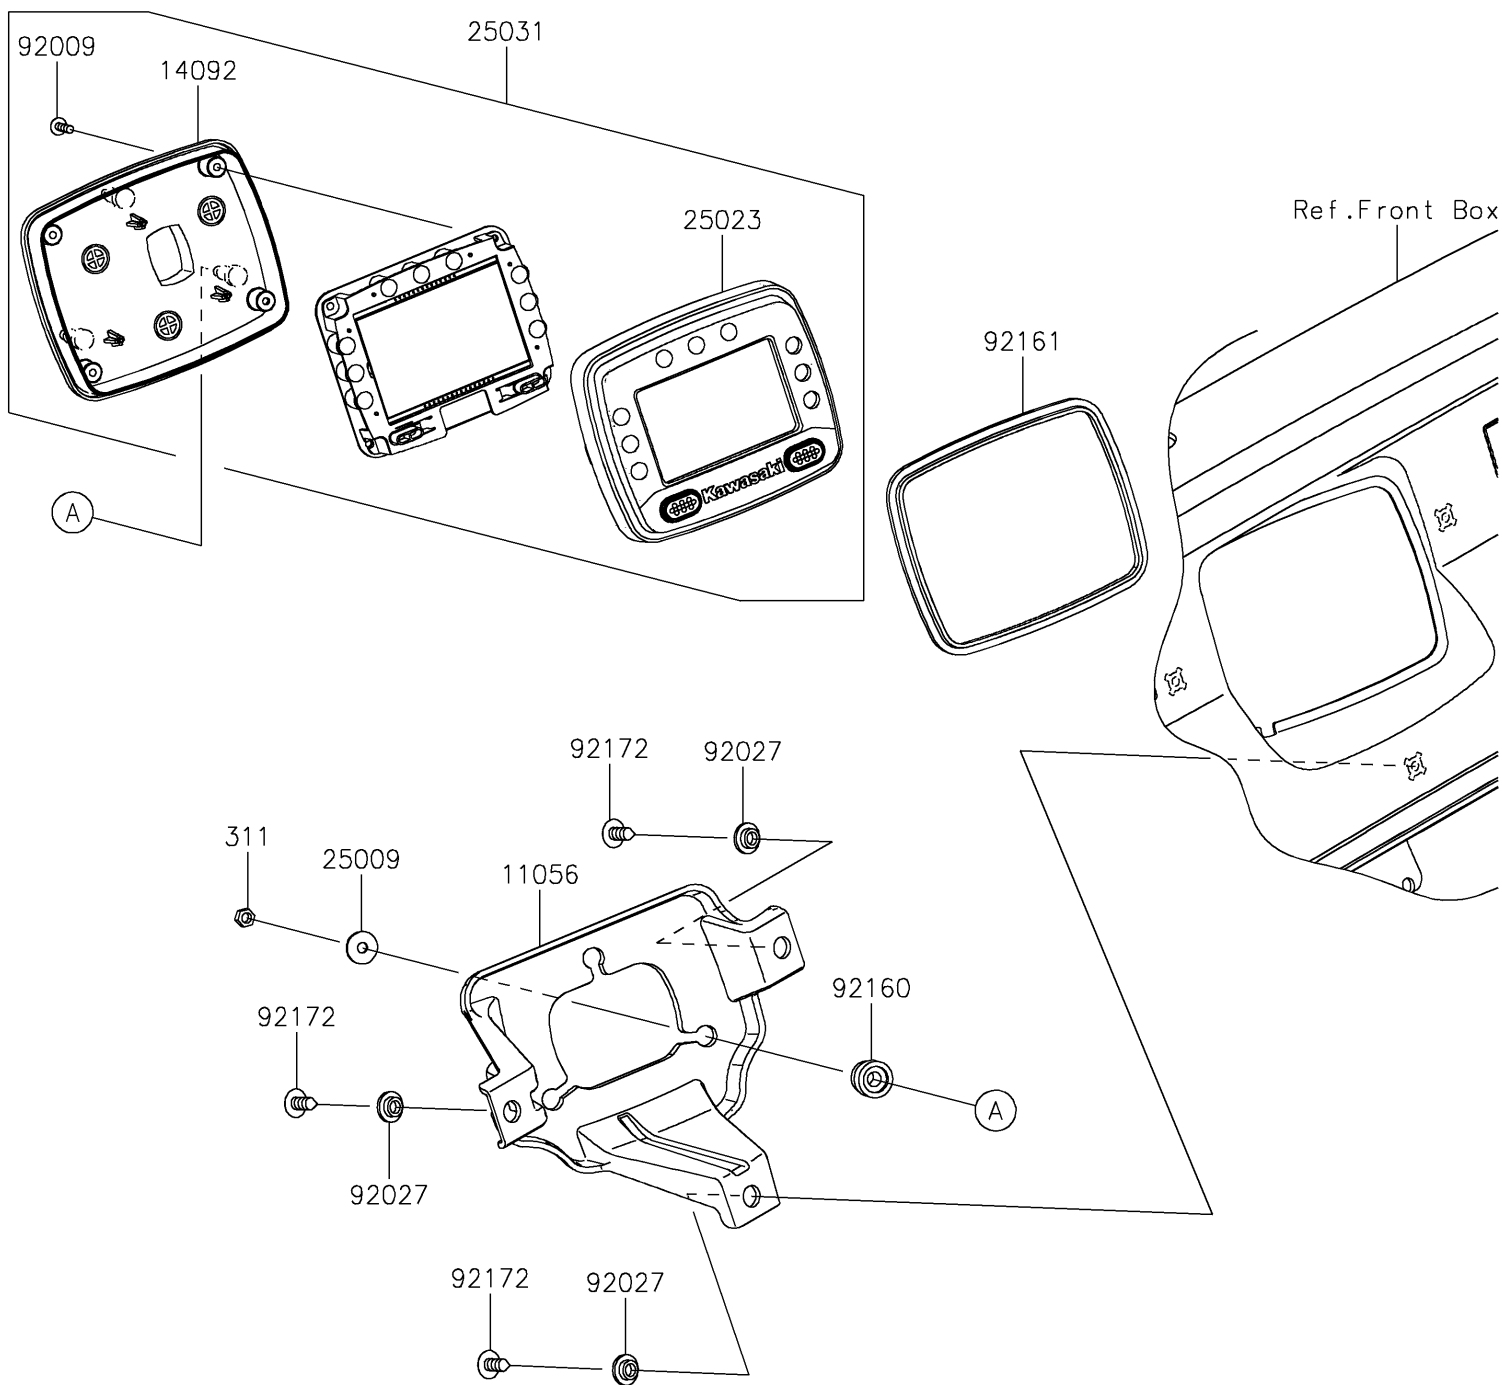

2021 MULE PRO-DXT™ DIESEL PARTS DIAGRAM

Meter(s)

F2530

2021 MULE PRO-DXT™ DIESEL PARTS LIST

Meter(s)

ITEM NAME	PART NUMBER	QUANTITY
BRACKET,METER (Ref # 11056)	11056-2956	1
COVER,METER,LWR (Ref # 14092)	14092-0834	1
WASHER,5.2X16X1.2 (Ref # 25009)	25009-004	3
COVER-METER CASE,UPP (Ref # 25023)	25023-0075	1
METER-ASSY,LCD (Ref # 25031)	25031-0723	1
NUT-HEX,5MM (Ref # 311)	311AB0500	3
SCREW,TAPPING,3X12 (Ref # 92009)	92009-1255	4
COLLAR,L=4.6 (Ref # 92027)	92027-1168	3
DAMPER (Ref # 92160)	92160-1460	3
DAMPER,METER (Ref # 92161)	92161-0906	1
SCREW,6X16 (Ref # 92172)	92172-0284	3