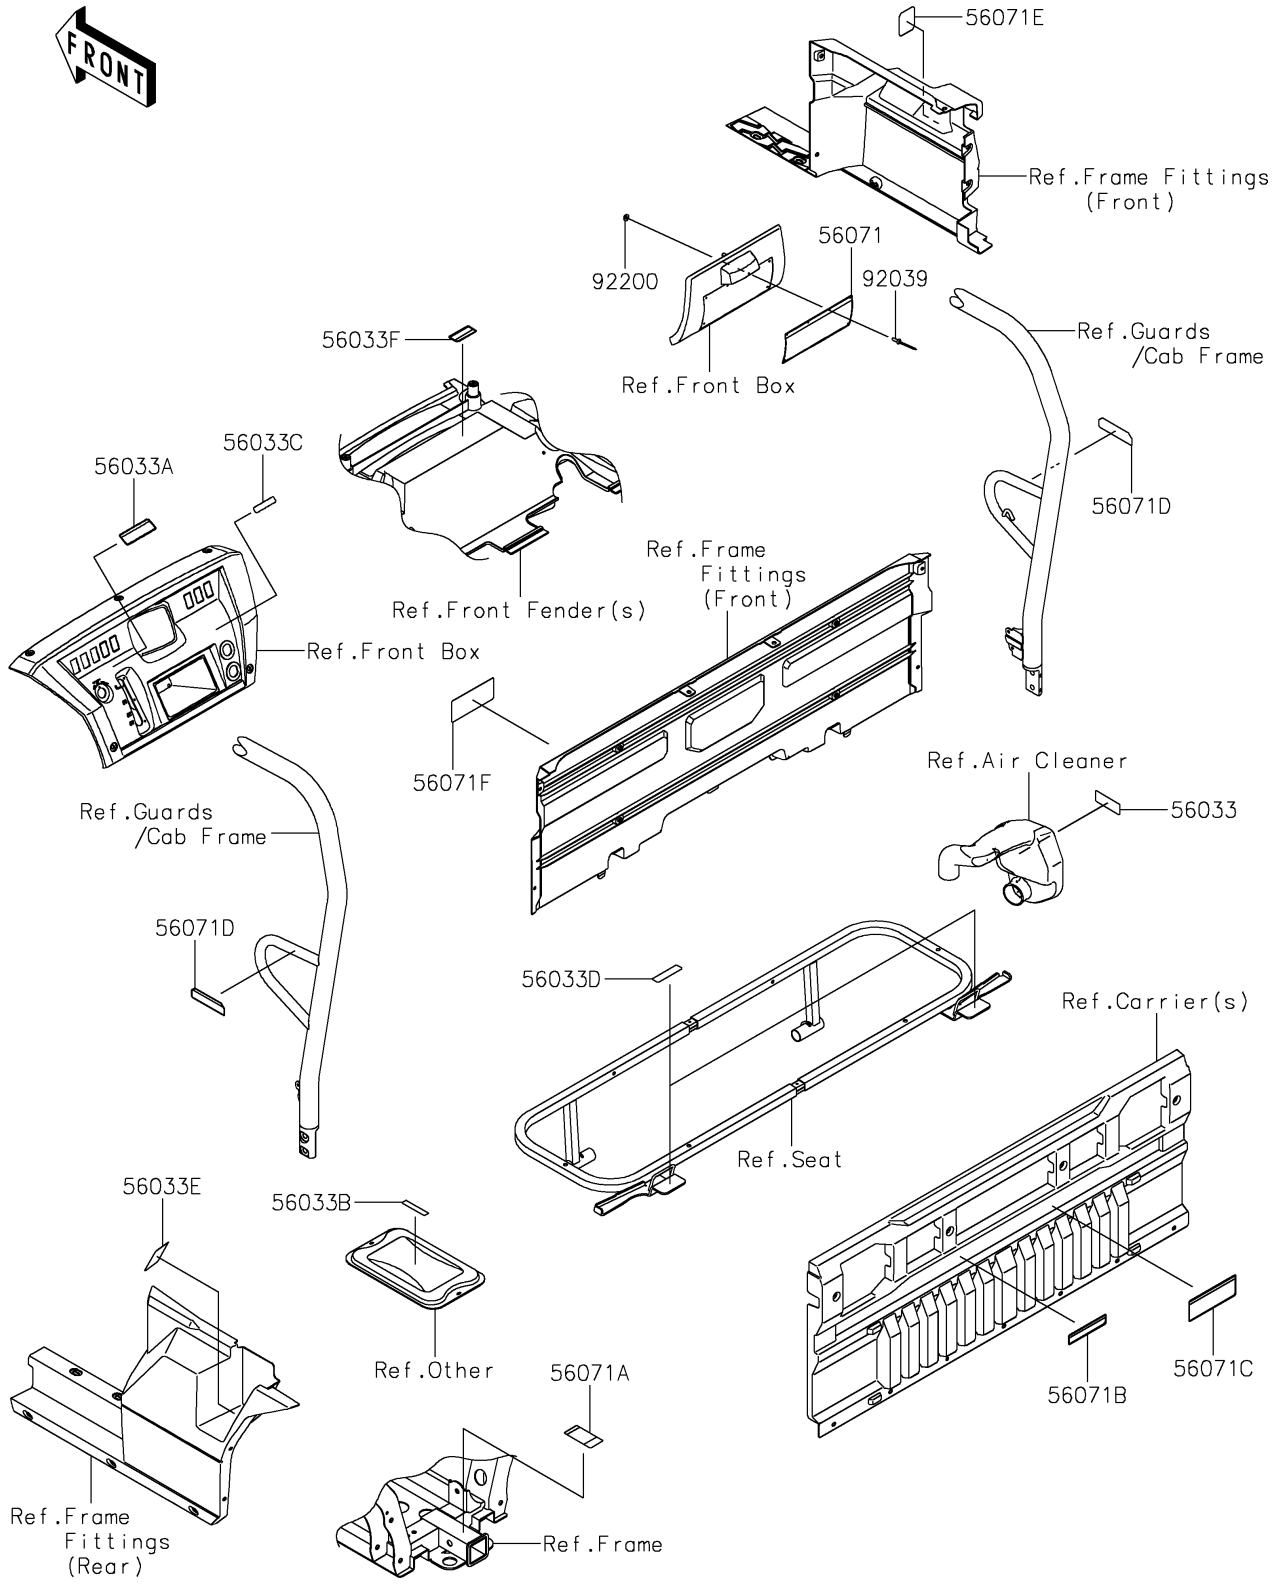

2021 MULE PRO-DXT™ DIESEL PARTS DIAGRAM

Labels

F2860

2021 MULE PRO-DXT™ DIESEL PARTS LIST

Labels

ITEM NAME	PART NUMBER	QUANTITY
LABEL-MANUAL,AIR CLEANER (Ref # 56033)	56033-0724	1
LABEL-MANUAL,SHIFT NOTICE (Ref # 56033A)	56033-0822	1
LABEL-MANUAL,STORAGE MAX LOAD (Ref # 56033B)	56033-0966	1
LABEL-MANUAL,DC OUTLET (Ref # 56033C)	56033-0997	1
LABEL-MANUAL,REAR SEAT (Ref # 56033D)	56033-0999	2
LABEL-MANUAL,DRIVE BELT (Ref # 56033E)	56033-1000	1
LABEL-MANUAL,FRONT HOOD (Ref # 56033F)	56033-1379	1
LABEL-WARNING,GENERAL (Ref # 56071)	56071-0709	1
LABEL-WARNING,TRAILER HITCH (Ref # 56071A)	56071-0711	1
LABEL-WARNING,SCREEN OPERATION (Ref # 56071B)	56071-0712	1
LABEL-WARNING,CARGO CAPA. (Ref # 56071C)	56071-0713	1
LABEL-WARNING,BED OPERATION (Ref # 56071D)	56071-0717	2
LABEL-WARNING,DIESEL (Ref # 56071E)	56071-0746	1
LABEL-WARNING,TIRE&LOAD (Ref # 56071F)	56071-0755	1
RIVET,3.2X8 (Ref # 92039)	92039-3763	6
WASHER,3.5X8X1 (Ref # 92200)	92200-1251	6