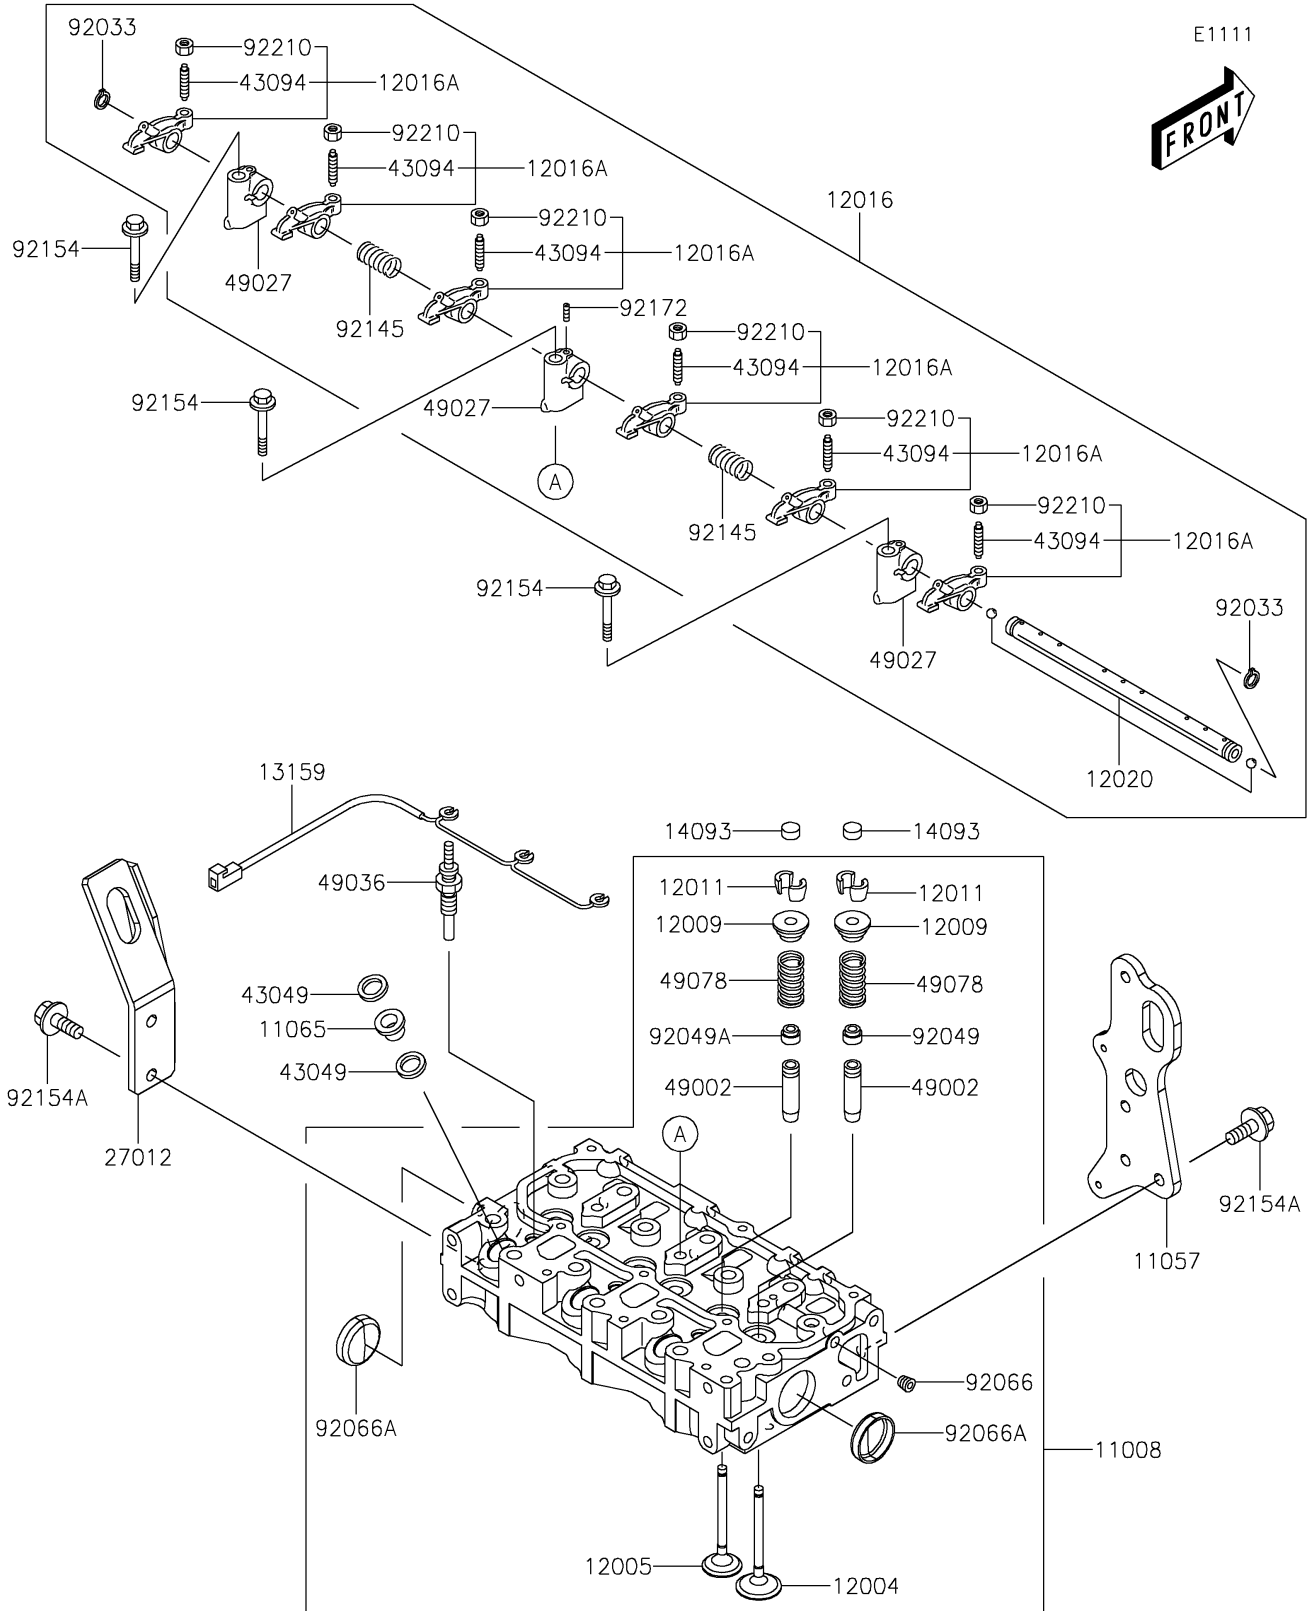

2021 MULE PRO-DXT™ EPS DIESEL PARTS DIAGRAM

Cylinder Head

2021 MULE PRO-DXT™ EPS DIESEL PARTS LIST

Cylinder Head

ITEM NAME	PART NUMBER	QUANTITY
HEAD-COMP-CYLINDER (Ref # 11008)	11008-0875	1
BRACKET,FRAME (Ref # 11057)	11057-1247	1
CAP,NOZZLE (Ref # 11065)	11065-0942	3
VALVE-INTAKE (Ref # 12004)	12004-0739	3
VALVE-EXHAUST (Ref # 12005)	12005-0759	3
RETAINER-VALVE SPRING (Ref # 12009)	12009-0029	6
COLLET (Ref # 12011)	12011-0004	12
ARM-ROCKER (Ref # 12016)	12016-0044	1
ARM-ROCKER (Ref # 12016A)	12016-0045	6
SHAFT-ROCKER (Ref # 12020)	12020-0018	1
CONNECTOR,PLUG-GLOW (Ref # 13159)	13159-0019	1
COVER,VALVE (Ref # 14093)	14093-0440	6
HOOK (Ref # 27012)	27012-0819	1
PACKING,NOZZLE (Ref # 43049)	43049-0037	6
ADJUSTER,VALVE (Ref # 43094)	43094-0006	6
GUIDE-VALVE (Ref # 49002)	49002-0032	6
HOLDER-ROCKER (Ref # 49027)	49027-0001	3
PLUG-GLOW (Ref # 49036)	49036-0002	3
SPRING-ENGINE VALVE (Ref # 49078)	49078-0731	6
RING-SNAP (Ref # 92033)	92033-0773	2
SEAL-OIL,INTAKE (Ref # 92049)	92049-0789	3
SEAL-OIL,EXHAUST (Ref # 92049A)	92049-0790	3
PLUG (Ref # 92066)	92066-0847	1
PLUG (Ref # 92066A)	92066-0852	2
SPRING (Ref # 92145)	92145-1711	2
BOLT,FLANGED,8X40 (Ref # 92154)	92154-1987	3
BOLT,FLANGED,8X16 (Ref # 92154A)	92154-2071	5
SCREW,5X16 (Ref # 92172)	92172-0984	1
NUT,8MM (Ref # 92210)	92210-1468	6