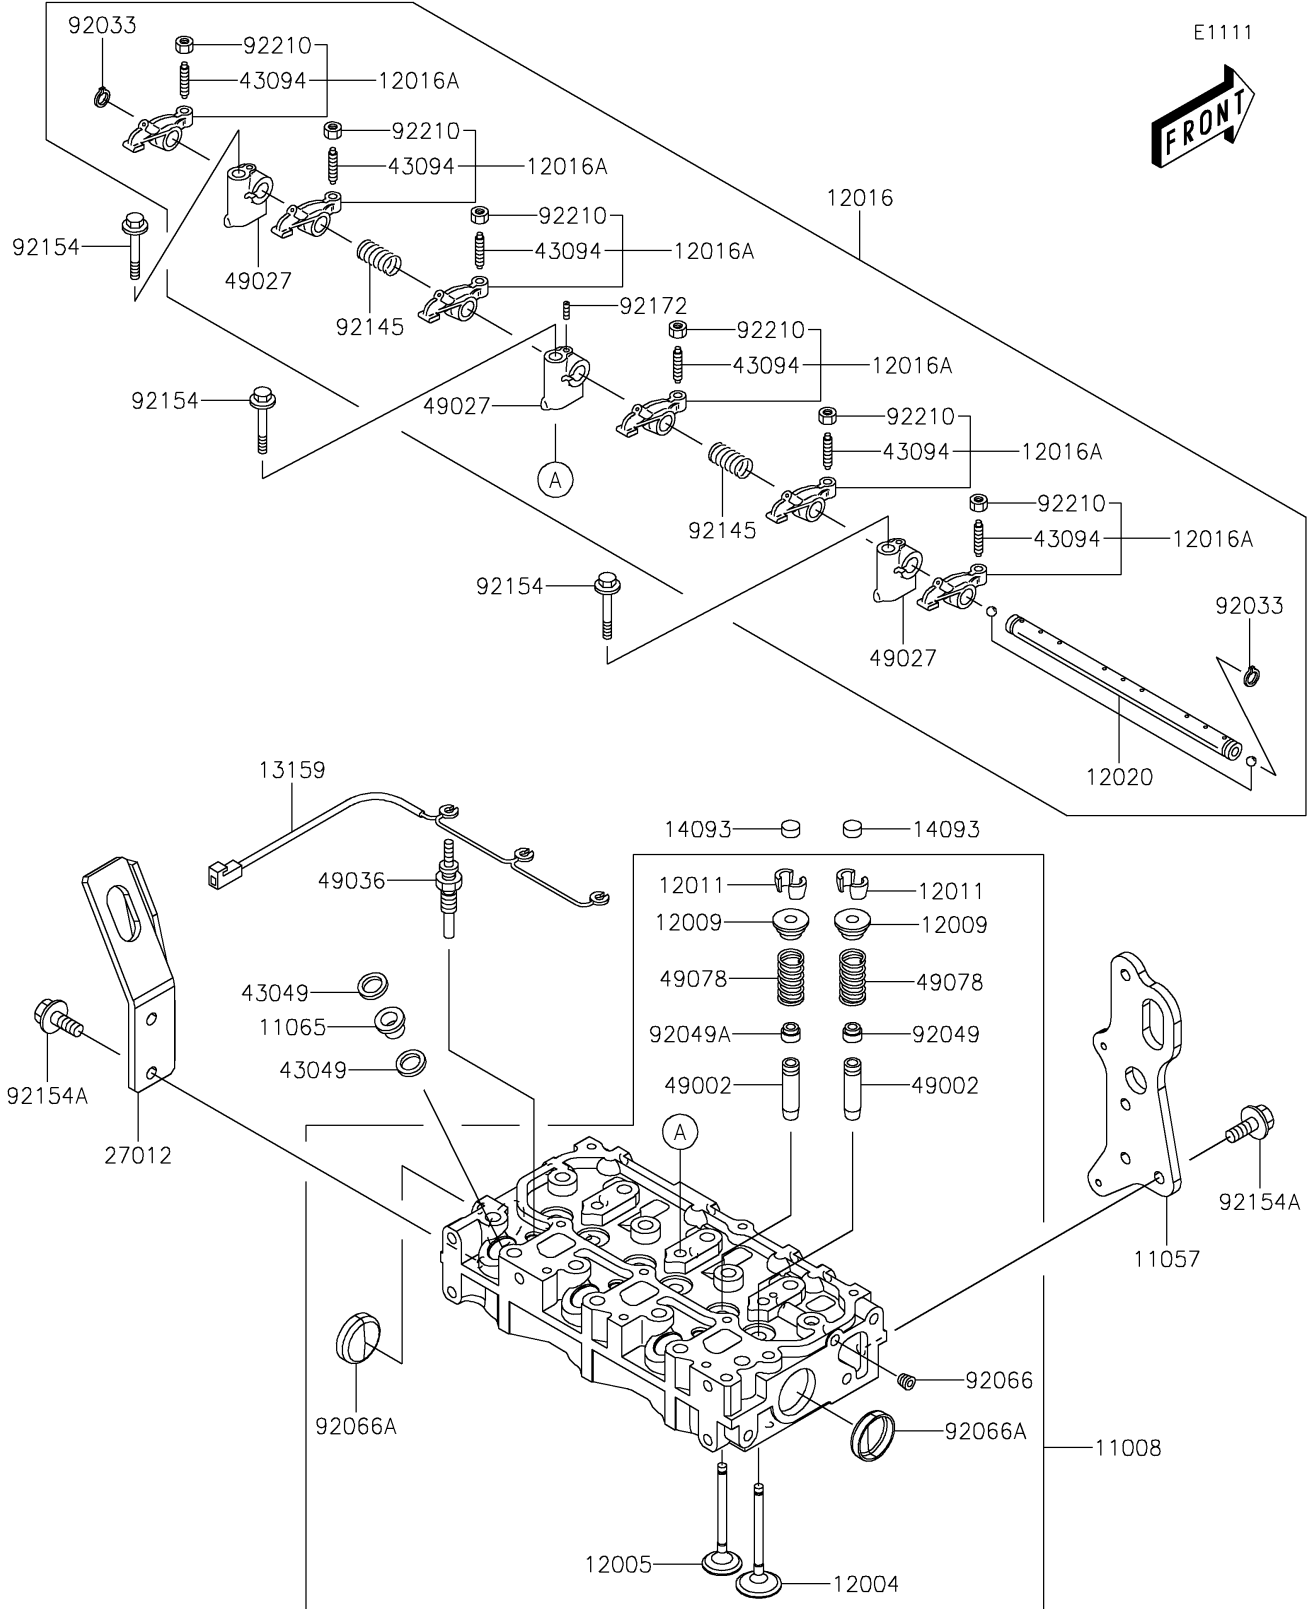

2021 MULE PRO-DXT™ EPS DIESEL PARTS DIAGRAM

Cylinder Head

2021 MULE PRO-DXT™ EPS DIESEL PARTS LIST

Cylinder Head

ITEM NAME	PART NUMBER	QUANTITY
HEAD-COMP-CYLINDER (Ref # 11008)	11008-0875	1
BRACKET,FRAME (Ref # 11057)	11057-1247	1
CAP,NOZZLE (Ref # 11065)	11065-0942	3
VALVE-INTAKE (Ref # 12004)	12004-0739	3
VALVE-EXHAUST (Ref # 12005)	12005-0759	3
RETAINER-VALVE SPRING (Ref # 12009)	12009-0029	6
COLLET (Ref # 12011)	12011-0004	12
ARM-ROCKER (Ref # 12016)	12016-0044	1
ARM-ROCKER (Ref # 12016A)	12016-0045	6
SHAFT-ROCKER (Ref # 12020)	12020-0018	1
CONNECTOR,PLUG-GLOW (Ref # 13159)	13159-0019	1
COVER,VALVE (Ref # 14093)	14093-0440	6
HOOK (Ref # 27012)	27012-0819	1
PACKING,NOZZLE (Ref # 43049)	43049-0037	6
ADJUSTER,VALVE (Ref # 43094)	43094-0006	6
GUIDE-VALVE (Ref # 49002)	49002-0032	6
HOLDER-ROCKER (Ref # 49027)	49027-0001	3
PLUG-GLOW (Ref # 49036)	49036-0002	3
SPRING-ENGINE VALVE (Ref # 49078)	49078-0731	6
RING-SNAP (Ref # 92033)	92033-0773	2
SEAL-OIL,INTAKE (Ref # 92049)	92049-0789	3
SEAL-OIL,EXHAUST (Ref # 92049A)	92049-0790	3
PLUG (Ref # 92066)	92066-0847	1
PLUG (Ref # 92066A)	92066-0852	2
SPRING (Ref # 92145)	92145-1711	2
BOLT,FLANGED,8X40 (Ref # 92154)	92154-1987	3
BOLT,FLANGED,8X16 (Ref # 92154A)	92154-2071	5
SCREW,5X16 (Ref # 92172)	92172-0984	1
NUT,8MM (Ref # 92210)	92210-1468	6