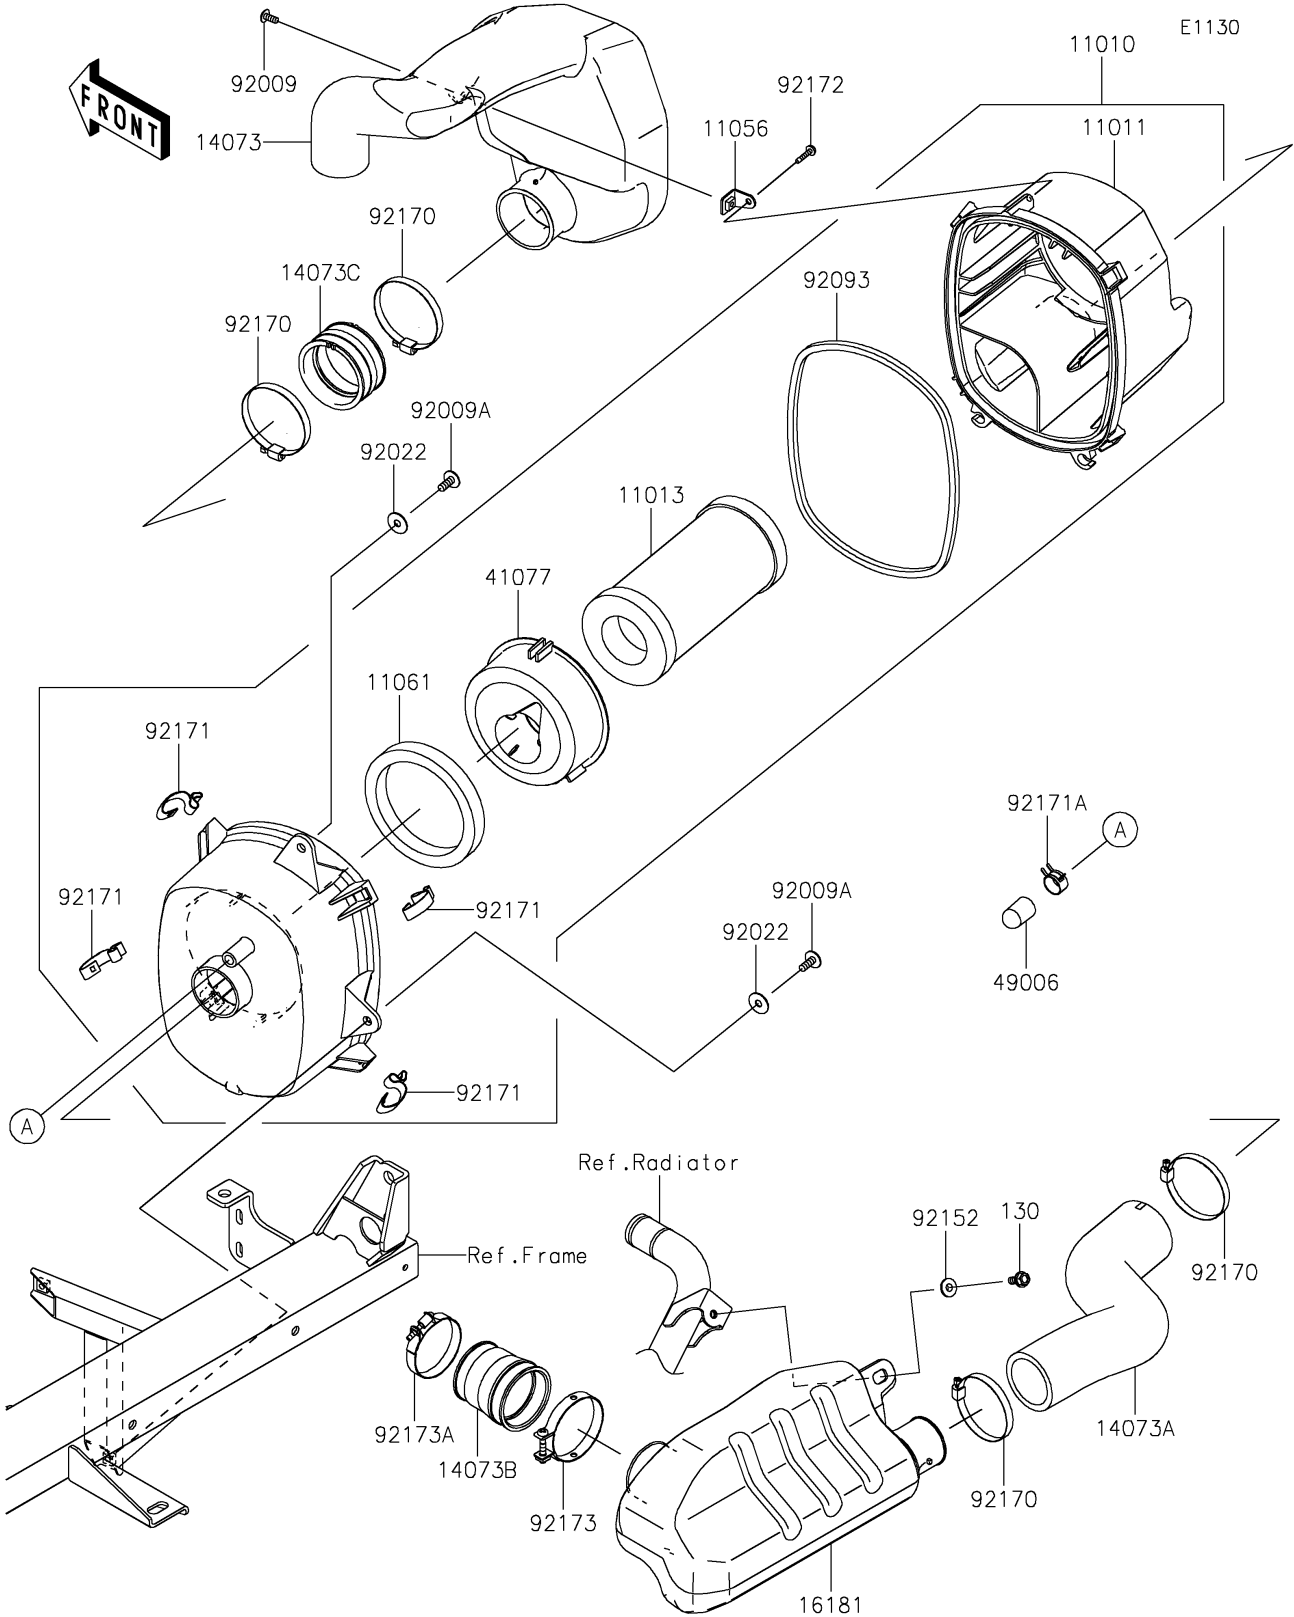

2021 MULE PRO-DXT™ EPS DIESEL PARTS DIAGRAM

Air Cleaner

2021 MULE PRO-DXT™ EPS DIESEL PARTS LIST

Air Cleaner

ITEM NAME	PART NUMBER	QUANTITY
FILTER-ASSY-AIR (Ref # 11010)	11010-0860	1
CASE-AIR FILTER,UPP (Ref # 11011)	11011-0857	1
ELEMENT-AIR FILTER (Ref # 11013)	11013-1290	1
BRACKET,AIR FILTER (Ref # 11056)	11056-3734	1
GASKET,ADAPTER (Ref # 11061)	11061-0961	1
BOLT-FLANGED,6X14 (Ref # 130)	130BA0614	1
DUCT,INTAKE (Ref # 14073)	14073-0815	1
DUCT,AIR CLEANER-RESONATOR (Ref # 14073A)	14073-0816	1
DUCT,FUNNEL (Ref # 14073B)	14073-0817	1
DUCT,JOINT (Ref # 14073C)	14073-1775	1
TANK-RESONATOR (Ref # 16181)	16181-0018	1
ADAPTER,ELEMENT (Ref # 41077)	41077-0719	1
BOOT (Ref # 49006)	49006-0555	1
SCREW,5X12 (Ref # 92009)	92009-1154	1
SCREW,6X16 (Ref # 92009A)	92009-1621	2
WASHER,PLAIN,6.5X20X1 (Ref # 92022)	92022-165	2
SEAL,AIR FILTER (Ref # 92093)	92093-0607	1
COLLAR,6.5X10X5.6 (Ref # 92152)	92152-0445	1
CLAMP (Ref # 92170)	92170-1764	4
CLAMP (Ref # 92171)	92171-0225	4
CLAMP (Ref # 92171A)	92171-0533	1
SCREW,TAPPING,5X20 (Ref # 92172)	92172-0009	1
CLAMP (Ref # 92173)	92173-1536	1
CLAMP (Ref # 92173A)	92173-1537	1