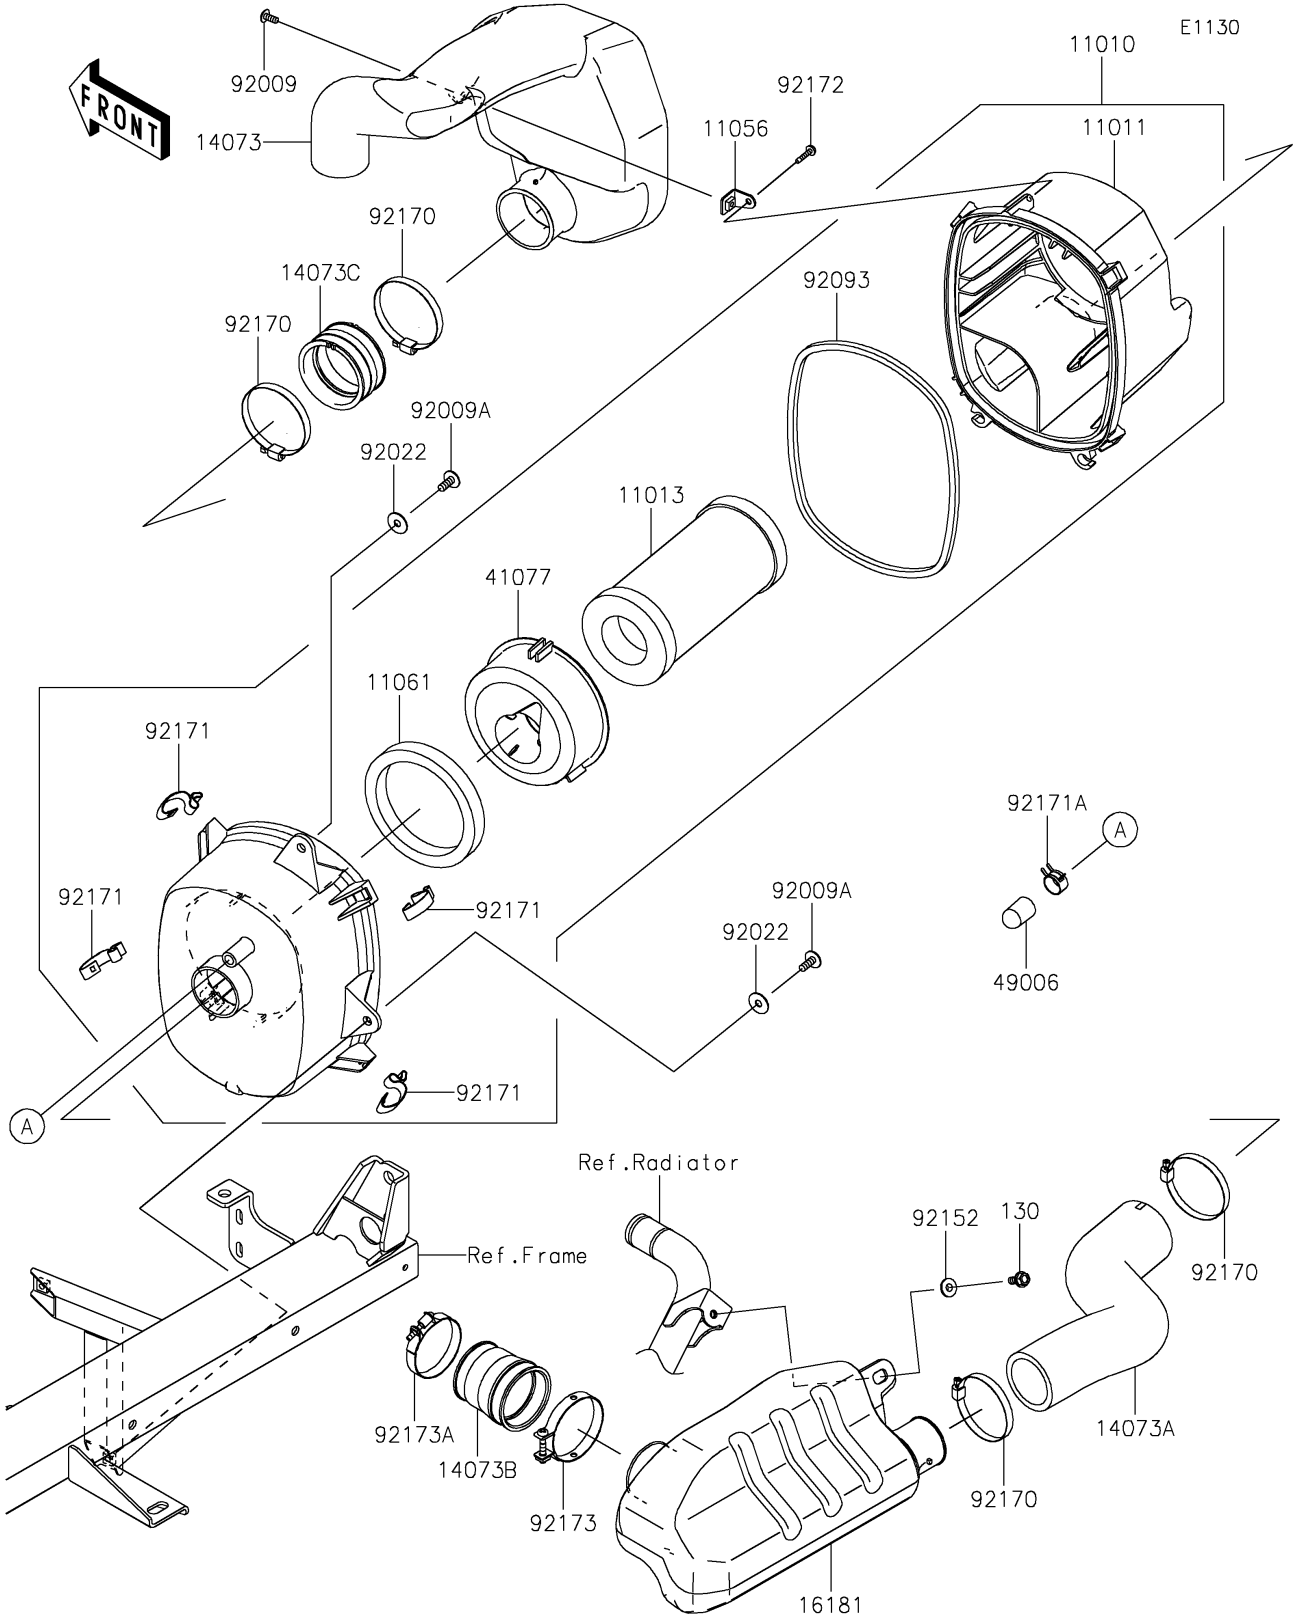

2021 MULE PRO-DXT™ EPS DIESEL PARTS DIAGRAM

Air Cleaner

2021 MULE PRO-DXT™ EPS DIESEL PARTS LIST

Air Cleaner

ITEM NAME	PART NUMBER	QUANTITY
FILTER-ASSY-AIR (Ref # 11010)	11010-0860	1
CASE-AIR FILTER,UPP (Ref # 11011)	11011-0857	1
ELEMENT-AIR FILTER (Ref # 11013)	11013-1290	1
BRACKET,AIR FILTER (Ref # 11056)	11056-3734	1
GASKET,ADAPTER (Ref # 11061)	11061-0961	1
BOLT-FLANGED,6X14 (Ref # 130)	130BA0614	1
DUCT,INTAKE (Ref # 14073)	14073-0815	1
DUCT,AIR CLEANER-RESONATOR (Ref # 14073A)	14073-0816	1
DUCT,FUNNEL (Ref # 14073B)	14073-0817	1
DUCT,JOINT (Ref # 14073C)	14073-1775	1
TANK-RESONATOR (Ref # 16181)	16181-0018	1
ADAPTER,ELEMENT (Ref # 41077)	41077-0719	1
BOOT (Ref # 49006)	49006-0555	1
SCREW,5X12 (Ref # 92009)	92009-1154	1
SCREW,6X16 (Ref # 92009A)	92009-1621	2
WASHER,PLAIN,6.5X20X1 (Ref # 92022)	92022-165	2
SEAL,AIR FILTER (Ref # 92093)	92093-0607	1
COLLAR,6.5X10X5.6 (Ref # 92152)	92152-0445	1
CLAMP (Ref # 92170)	92170-1764	4
CLAMP (Ref # 92171)	92171-0225	4
CLAMP (Ref # 92171A)	92171-0533	1
SCREW,TAPPING,5X20 (Ref # 92172)	92172-0009	1
CLAMP (Ref # 92173)	92173-1536	1
CLAMP (Ref # 92173A)	92173-1537	1