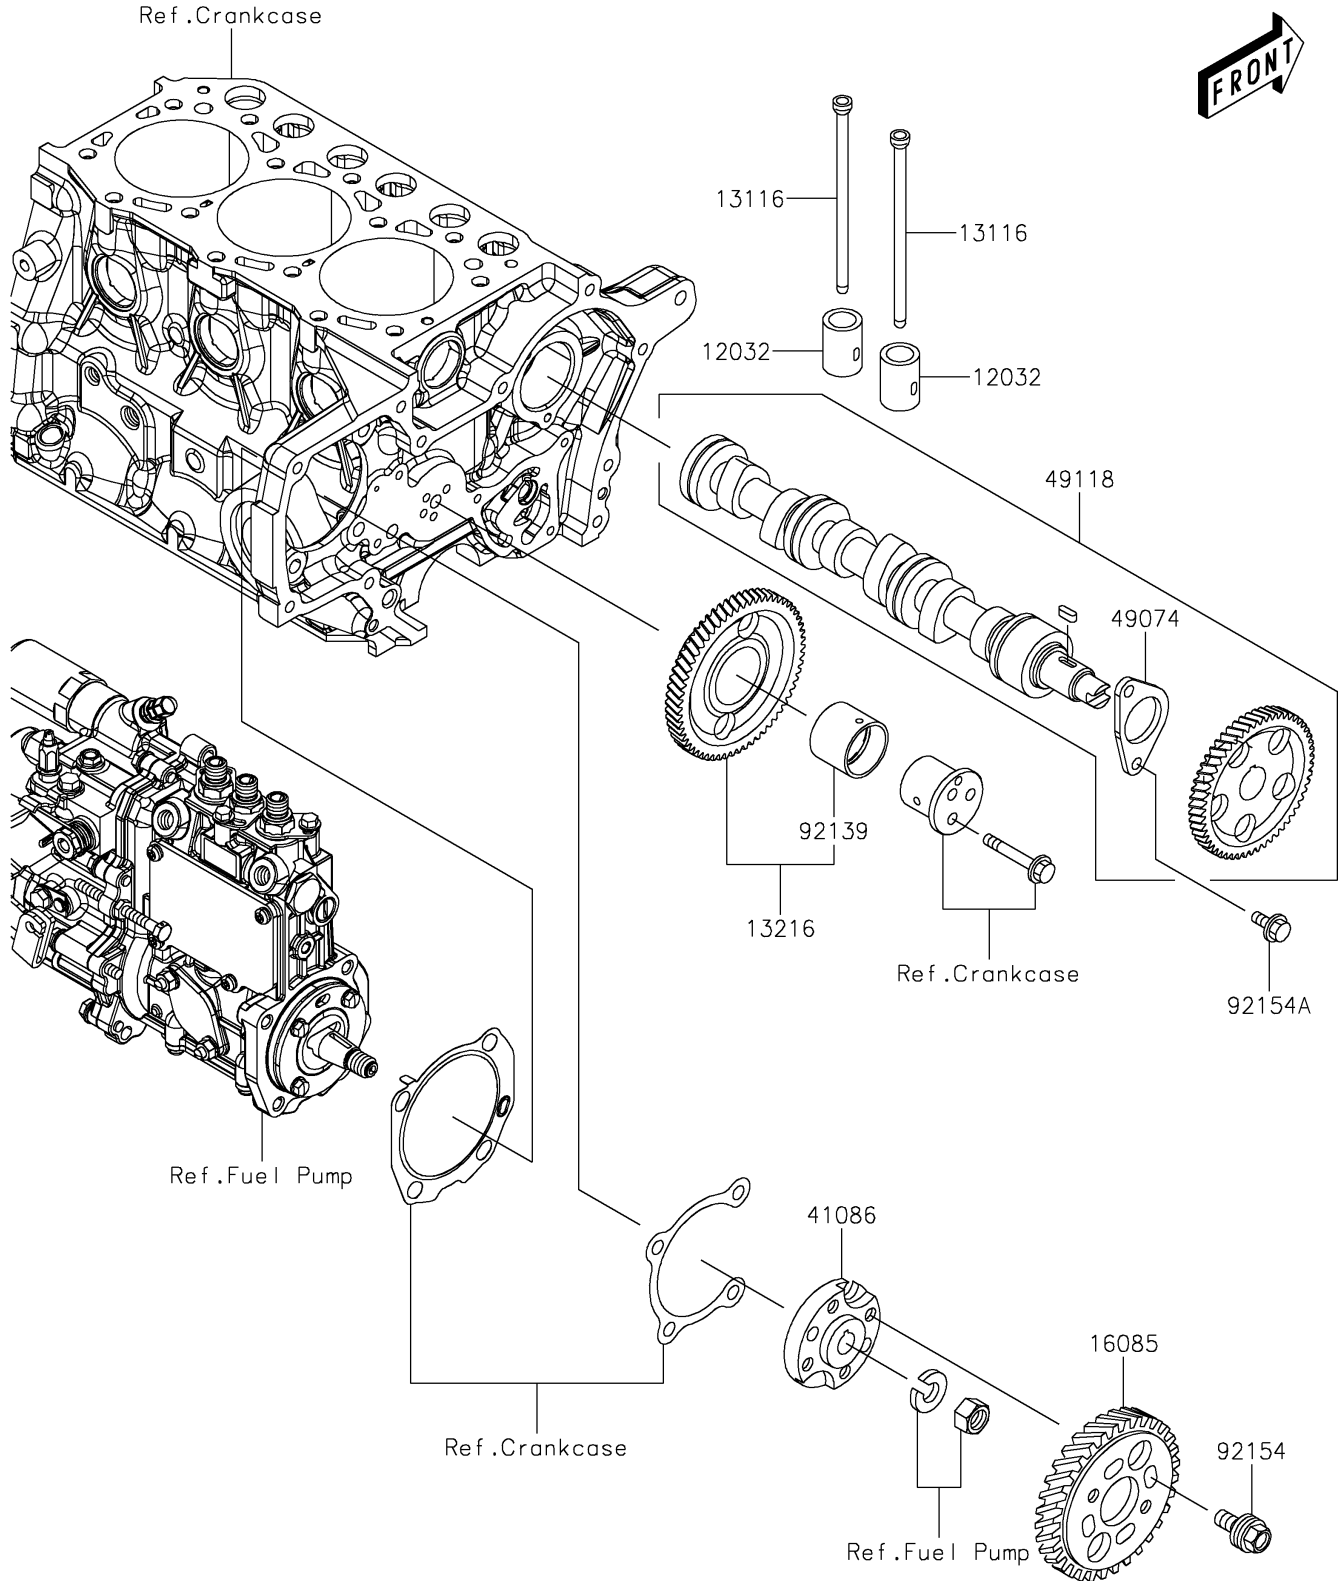

2021 MULE PRO-DXT™ EPS DIESEL PARTS DIAGRAM

Valve(s)/Camshaft(s)

E1211

2021 MULE PRO-DXT™ EPS DIESEL PARTS LIST

Valve(s)/Camshaft(s)

ITEM NAME	PART NUMBER	QUANTITY
TAPPET (Ref # 12032)	12032-0021	6
ROD-PUSH (Ref # 13116)	13116-0726	6
GEAR-COMP,IDLE (Ref # 13216)	13216-0889	1
GEAR,PUMP (Ref # 16085)	16085-0648	1
FLANGE (Ref # 41086)	41086-0723	1
PLATE-THRUST (Ref # 49074)	49074-0004	1
CAMSHAFT-COMP (Ref # 49118)	49118-0864	1
BUSHING,IDLE GEAR (Ref # 92139)	92139-0863	1
BOLT (Ref # 92154)	92154-1996	4
BOLT,FLANGED,6X12 (Ref # 92154A)	92154-1998	2