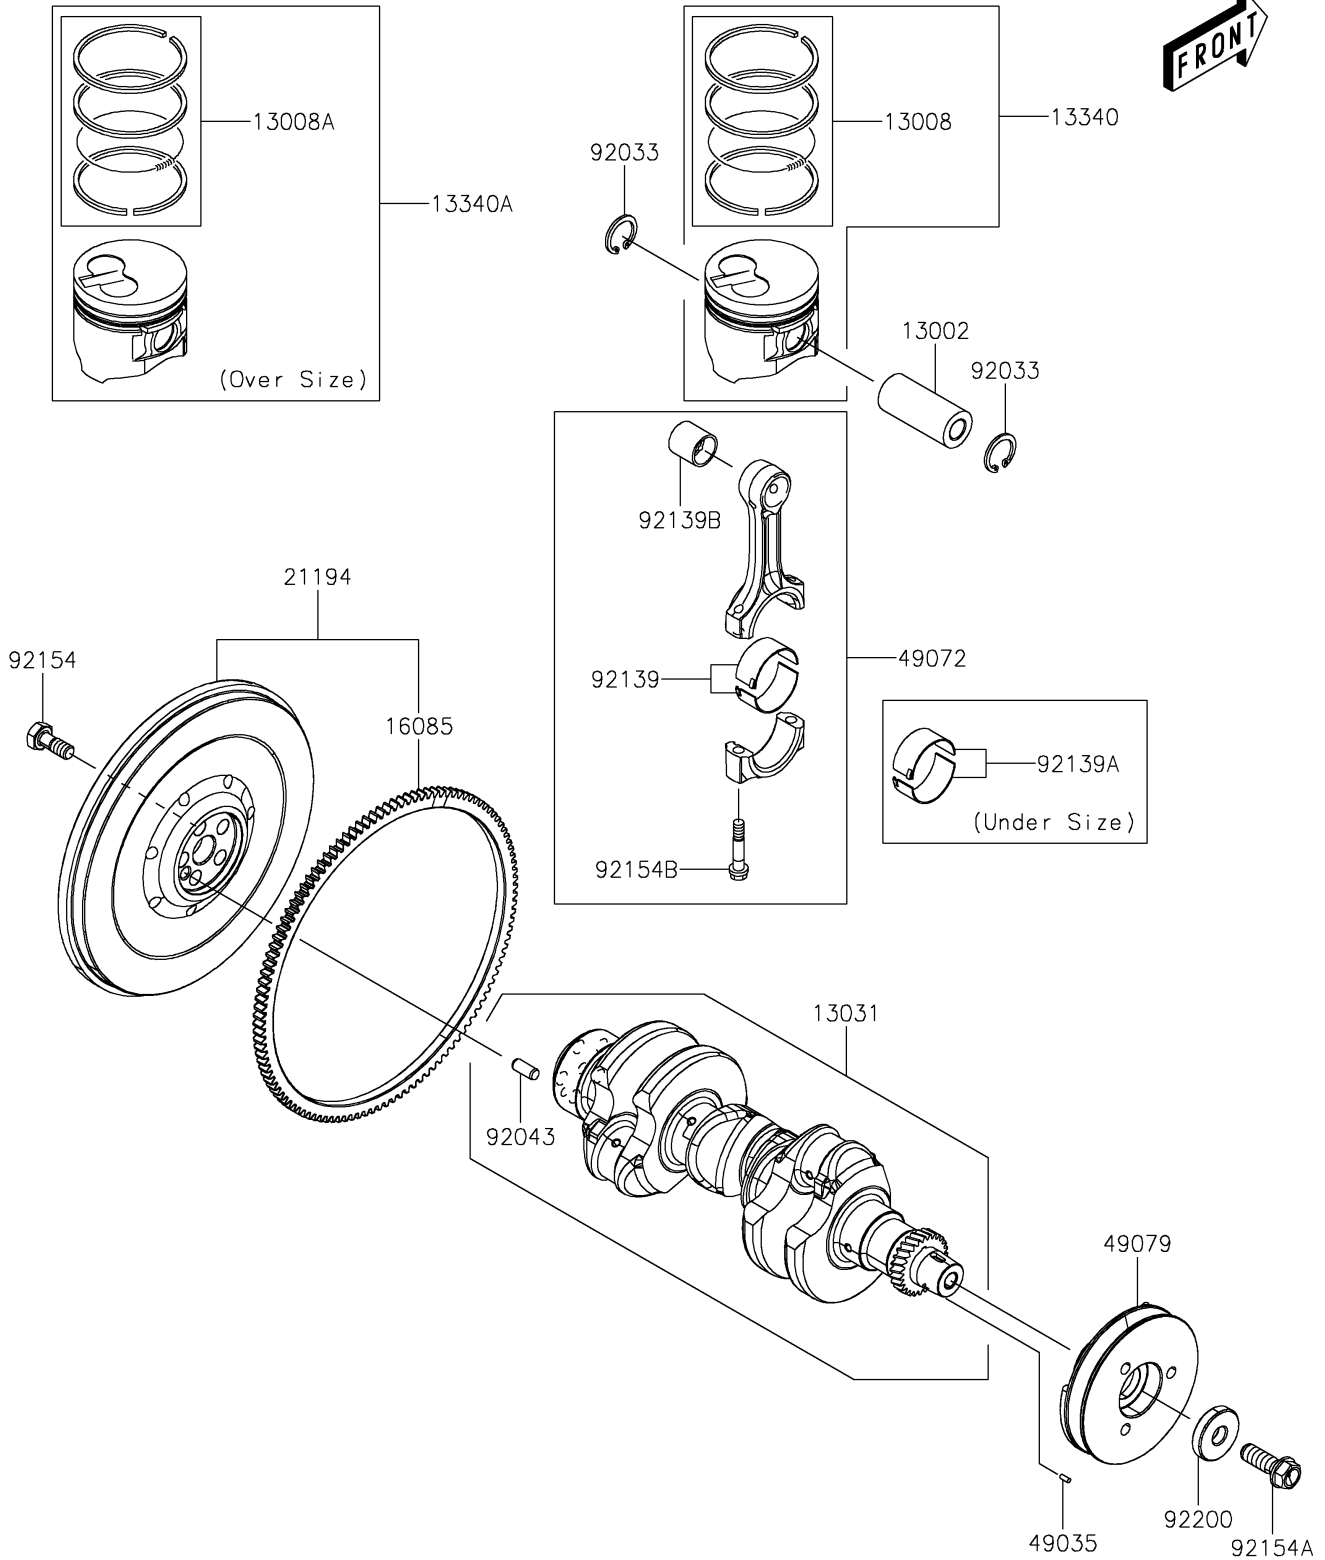

2021 MULE PRO-DXT™ EPS DIESEL PARTS DIAGRAM

Crankshaft/Piston(s)

E1320

2021 MULE PRO-DXT™ EPS DIESEL PARTS LIST

Crankshaft/Piston(s)

ITEM NAME	PART NUMBER	QUANTITY
PIN-PISTON (Ref # 13002)	13002-0047	3
RING-SET-PISTON,STD (Ref # 13008)	13008-0563	3
RING-SET-PISTON,O/S,0.25 (Ref # 13008A)	13008-0566	AR
CRANKSHAFT-COMP (Ref # 13031)	13031-0841	1
PISTON-ASSY-ENGINE,STD (Ref # 13340)	13340-0004	3
PISTON-ASSY-ENGINE,O/S,0.25 (Ref # 13340A)	13340-0005	AR
GEAR,RING (Ref # 16085)	16085-0655	1
FLYWHEEL-COMP (Ref # 21194)	21194-0037	1
PIN-SPRING (Ref # 49035)	49035-0017	1
ROD-COMP-CONNECTING (Ref # 49072)	49072-0001	3
PULLEY-BELT (Ref # 49079)	49079-0026	1
RING-SNAP (Ref # 92033)	92033-0774	6
PIN,8X16 (Ref # 92043)	92043-0886	1
BUSHING,STD (Ref # 92139)	92139-0860	3
BUSHING,U/S,0.25 (Ref # 92139A)	92139-0864	AR
BUSHING,PISTON PIN (Ref # 92139B)	92139-0865	3
BOLT,FLYWHEEL (Ref # 92154)	92154-1992	5
BOLT,FLANGED (Ref # 92154A)	92154-1993	1
BOLT,CONNECTING ROD (Ref # 92154B)	92154-1994	6
WASHER (Ref # 92200)	92200-1807	1