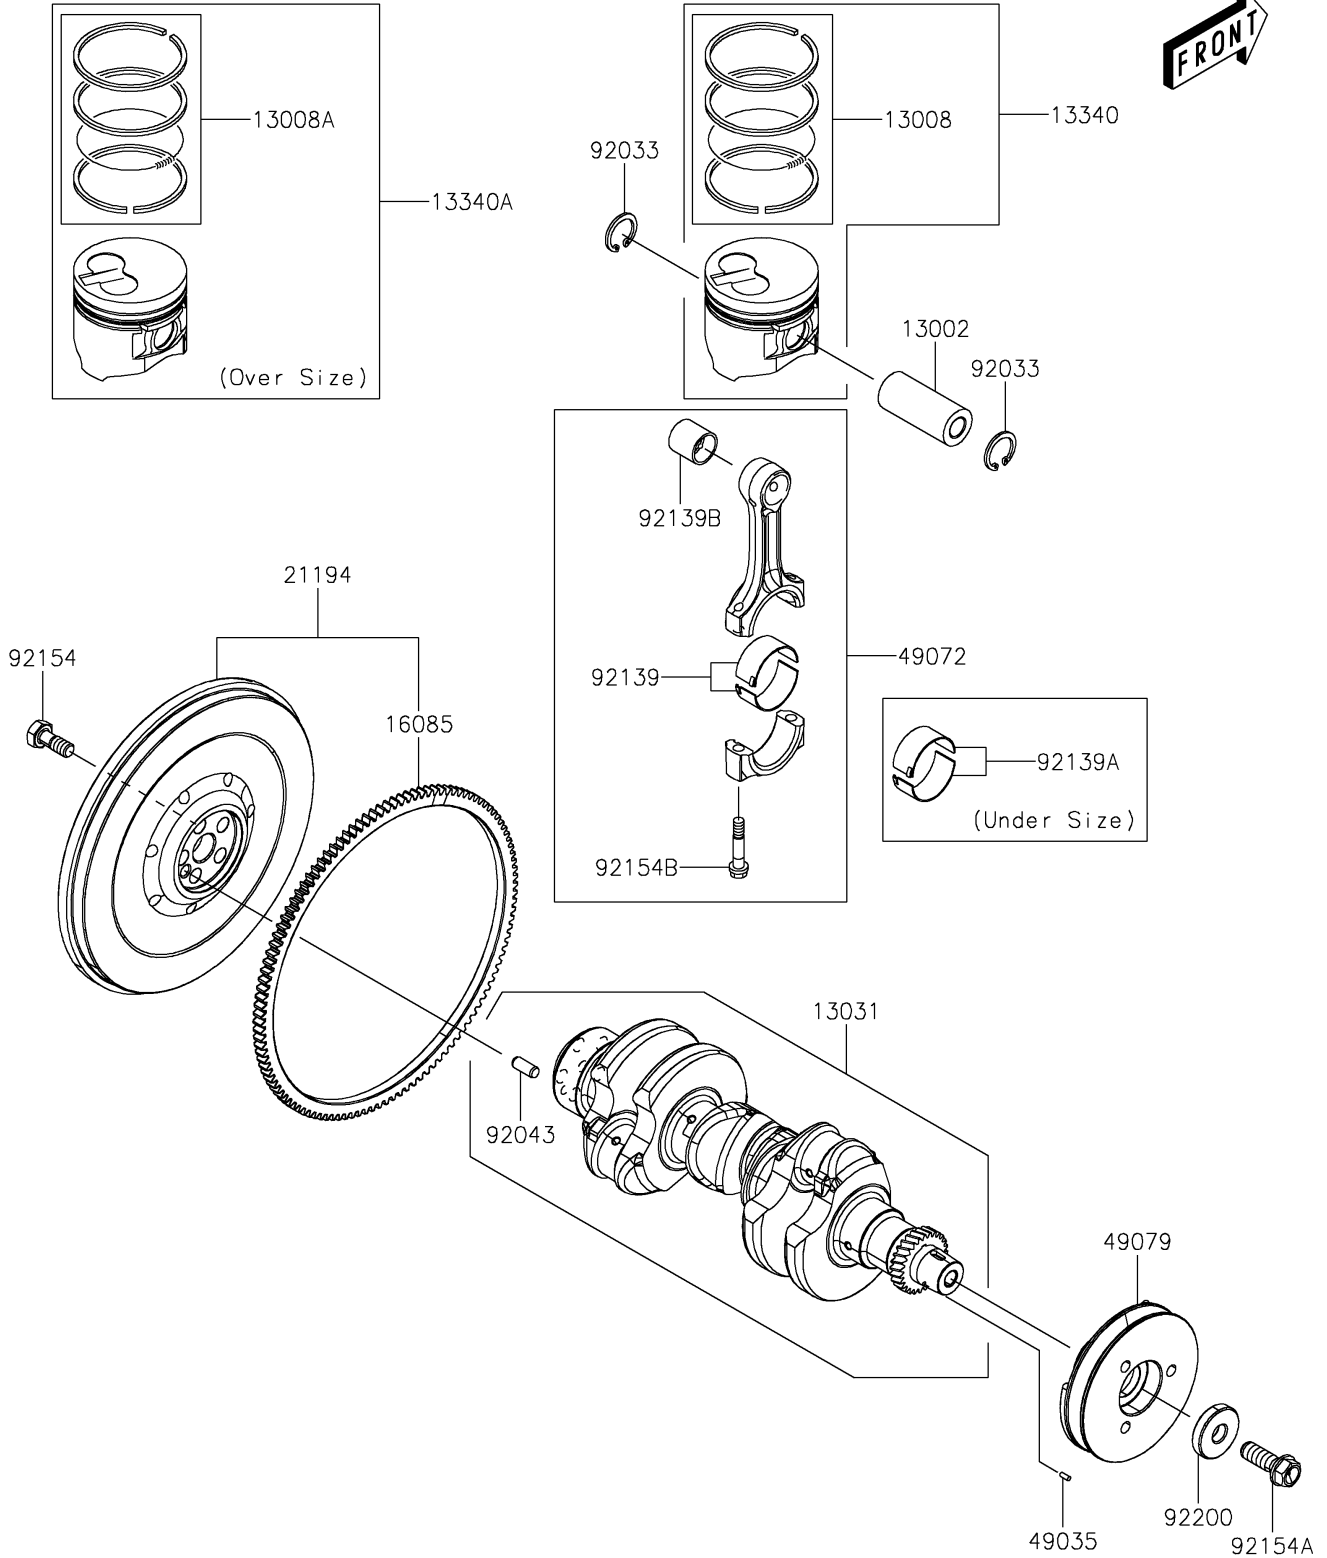

2021 MULE PRO-DXT™ EPS DIESEL PARTS DIAGRAM

Crankshaft/Piston(s)

E1320

2021 MULE PRO-DXT™ EPS DIESEL PARTS LIST

Crankshaft/Piston(s)

ITEM NAME	PART NUMBER	QUANTITY
PIN-PISTON (Ref # 13002)	13002-0047	3
RING-SET-PISTON,STD (Ref # 13008)	13008-0563	3
RING-SET-PISTON,O/S,0.25 (Ref # 13008A)	13008-0566	AR
CRANKSHAFT-COMP (Ref # 13031)	13031-0841	1
PISTON-ASSY-ENGINE,STD (Ref # 13340)	13340-0004	3
PISTON-ASSY-ENGINE,O/S,0.25 (Ref # 13340A)	13340-0005	AR
GEAR,RING (Ref # 16085)	16085-0655	1
FLYWHEEL-COMP (Ref # 21194)	21194-0037	1
PIN-SPRING (Ref # 49035)	49035-0017	1
ROD-COMP-CONNECTING (Ref # 49072)	49072-0001	3
PULLEY-BELT (Ref # 49079)	49079-0026	1
RING-SNAP (Ref # 92033)	92033-0774	6
PIN,8X16 (Ref # 92043)	92043-0886	1
BUSHING,STD (Ref # 92139)	92139-0860	3
BUSHING,U/S,0.25 (Ref # 92139A)	92139-0864	AR
BUSHING,PISTON PIN (Ref # 92139B)	92139-0865	3
BOLT,FLYWHEEL (Ref # 92154)	92154-1992	5
BOLT,FLANGED (Ref # 92154A)	92154-1993	1
BOLT,CONNECTING ROD (Ref # 92154B)	92154-1994	6
WASHER (Ref # 92200)	92200-1807	1