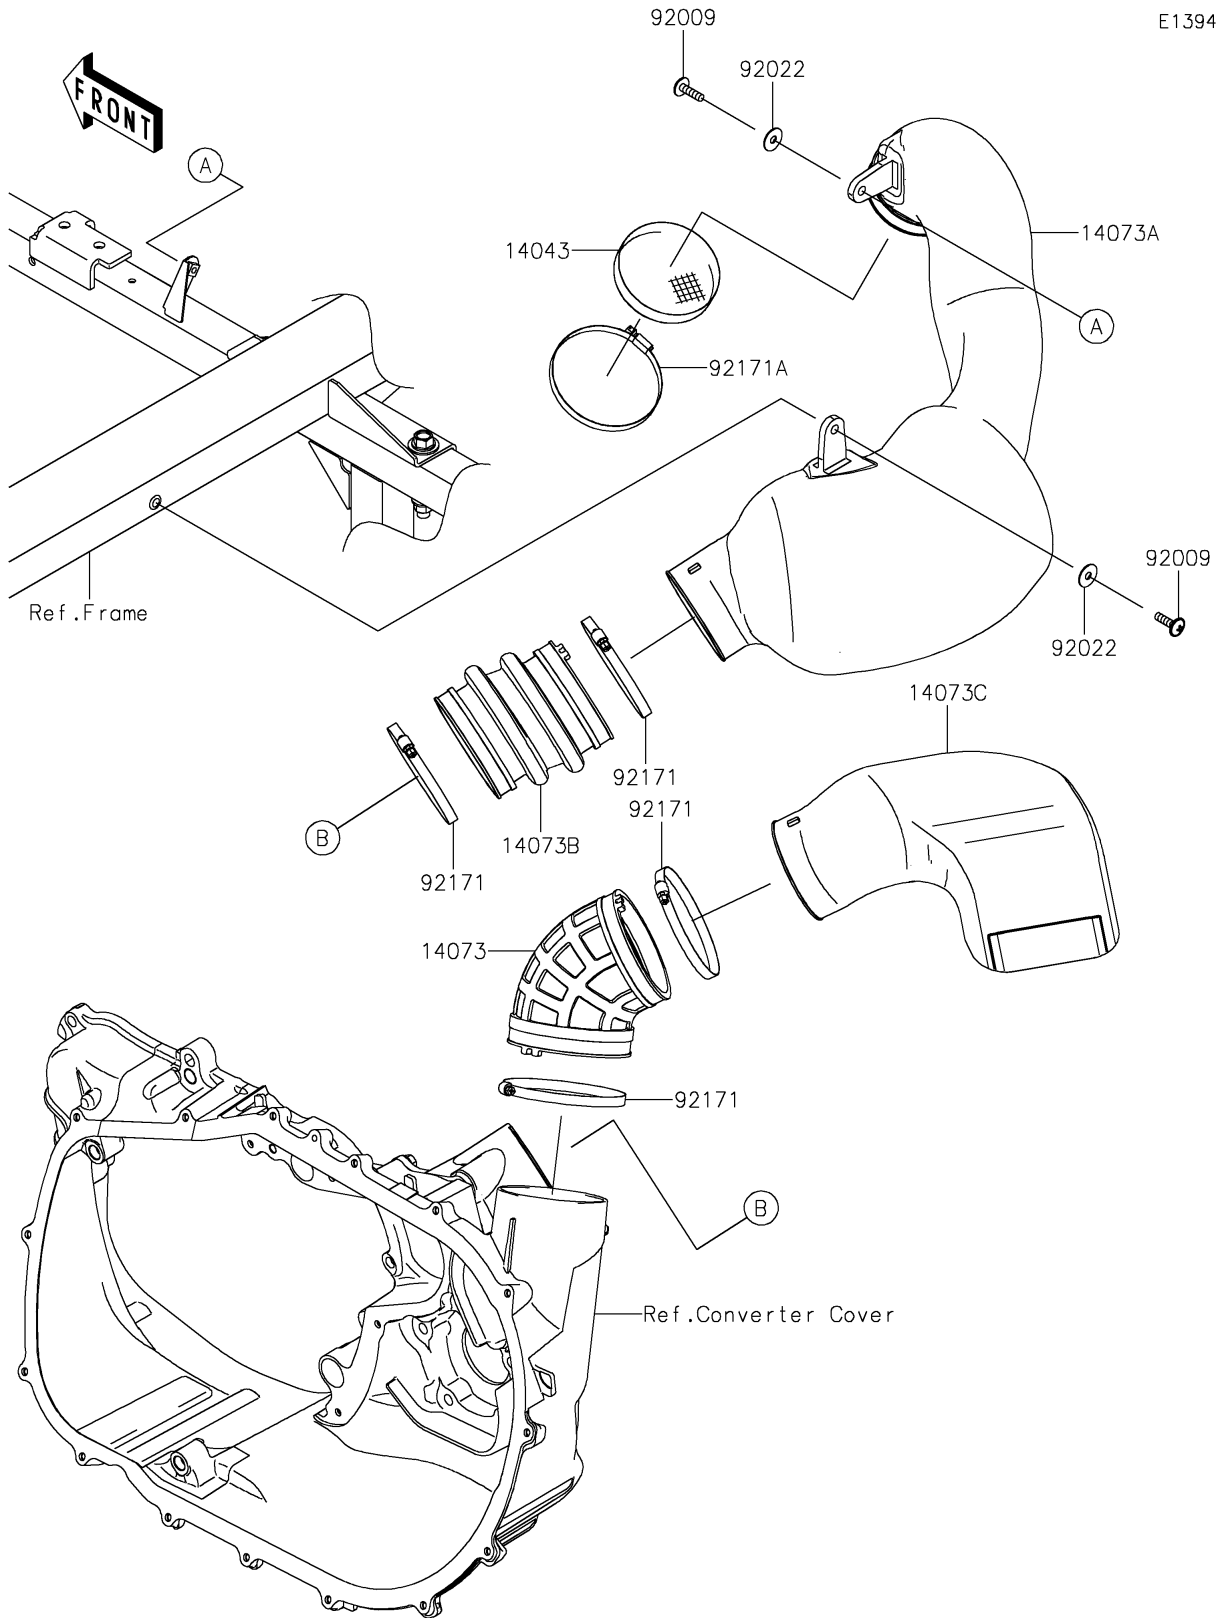

# 2021 MULE PRO-DXT™ EPS DIESEL PARTS DIAGRAM

## Air Cleaner-Belt Converter

E1394

## 2021 MULE PRO-DXT™ EPS DIESEL PARTS LIST

### Air Cleaner-Belt Converter

ITEM NAME	PART NUMBER	QUANTITY
FILTER (Ref # 14043)	14043-0013	1
DUCT,EXHAUST (Ref # 14073)	14073-0788	1
DUCT,INTAKE (Ref # 14073A)	14073-0789	1
DUCT,INTAKE (Ref # 14073B)	14073-0790	1
DUCT,EXHAUST (Ref # 14073C)	14073-0793	1
SCREW,6X22 (Ref # 92009)	92009-1441	2
WASHER,PLAIN,6.5X20X1 (Ref # 92022)	92022-165	2
CLAMP (Ref # 92171)	92171-1383	4
CLAMP (Ref # 92171A)	92171-3716	1