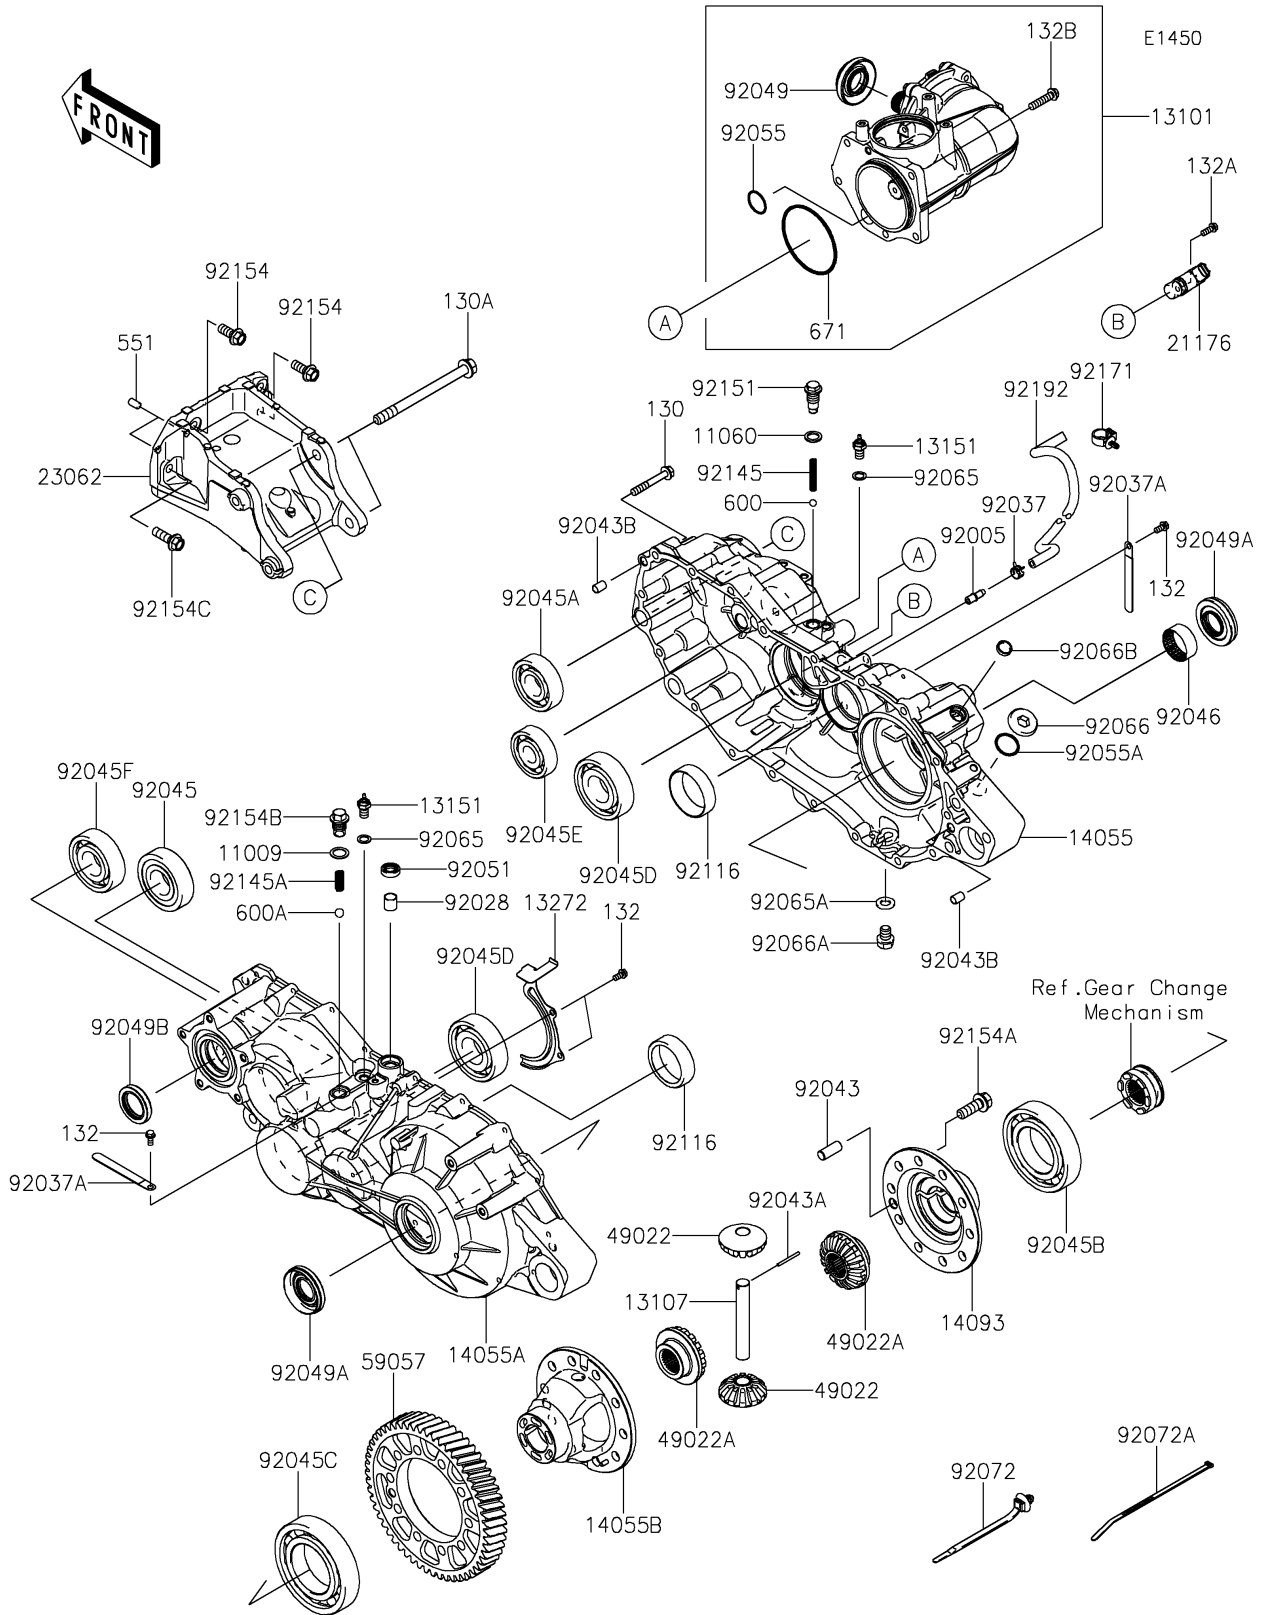

2021 MULE PRO-DXT™ EPS DIESEL PARTS DIAGRAM

Gear Box