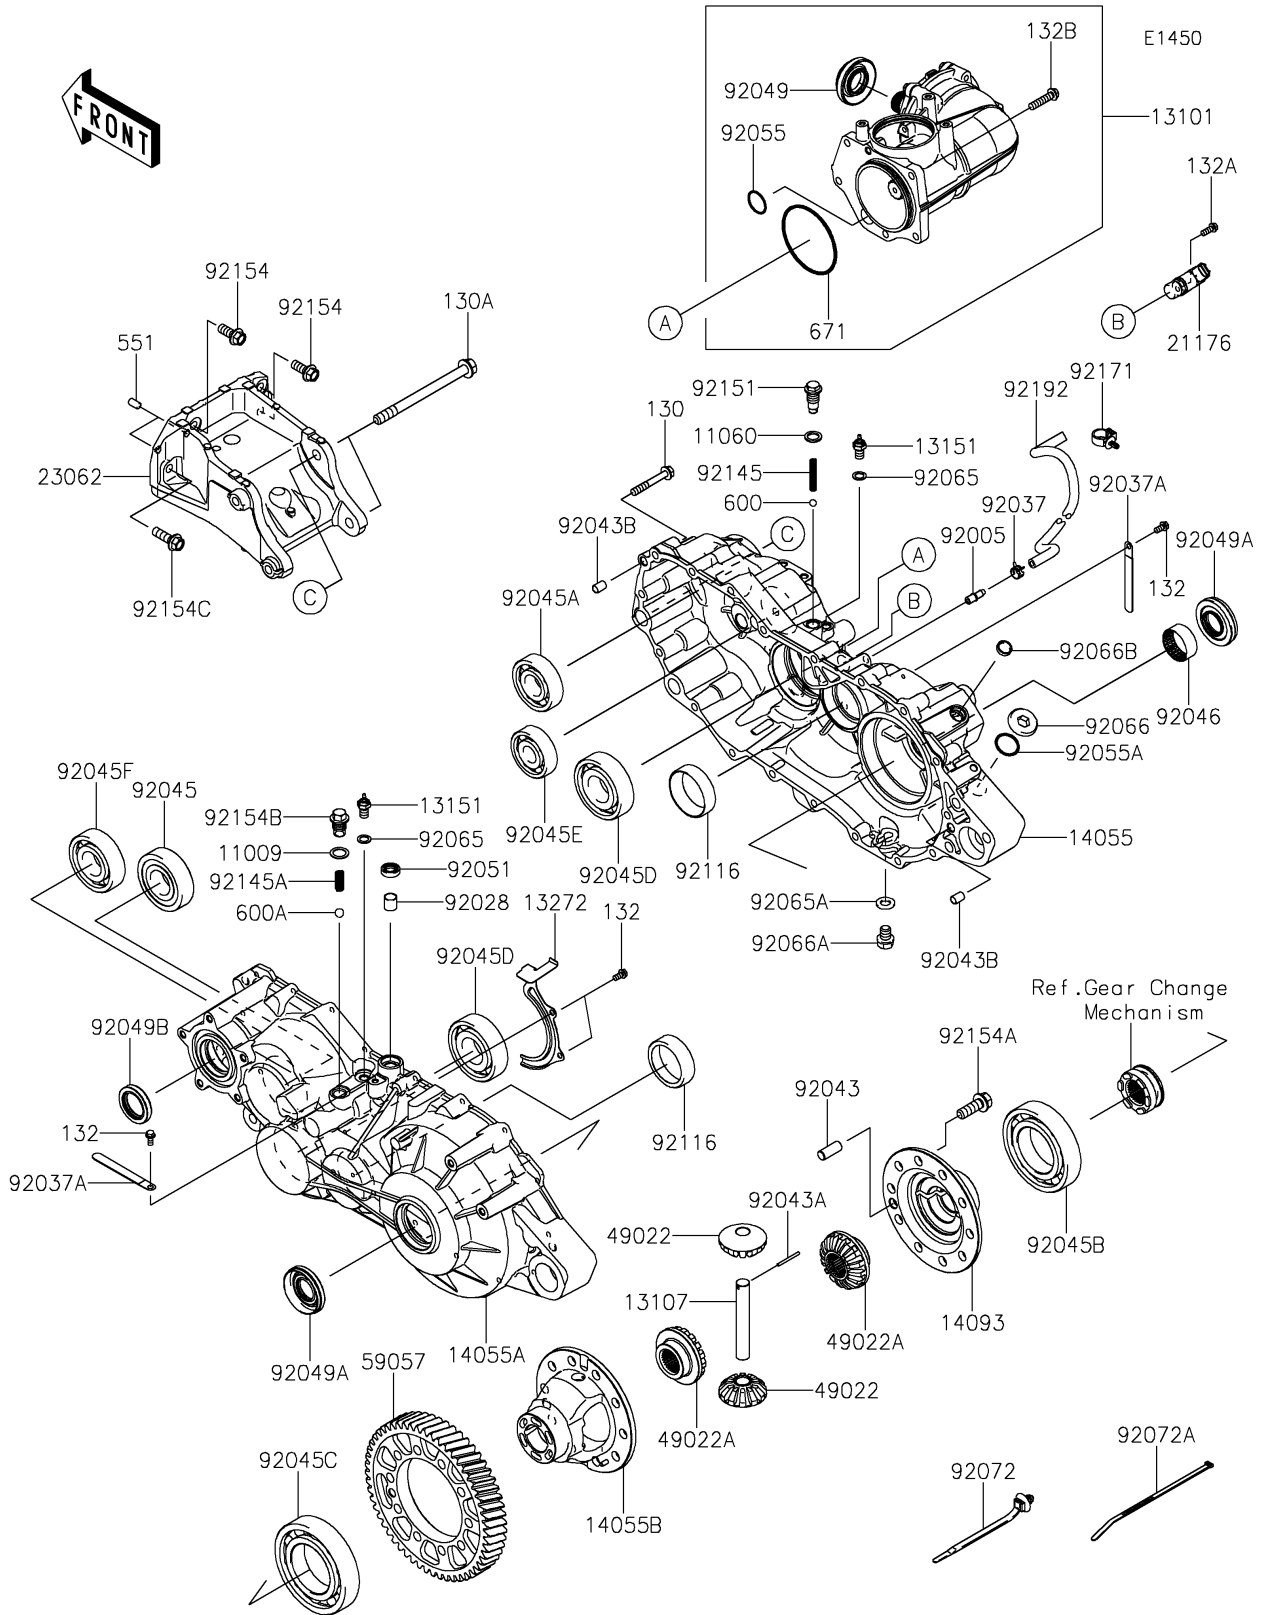

2021 MULE PRO-DXT™ EPS DIESEL PARTS DIAGRAM

Gear Box

2021 MULE PRO-DXT™ EPS DIESEL PARTS LIST

Gear Box

ITEM NAME	PART NUMBER	QUANTITY
GASKET,15.5X22X1 (Ref # 11009)	11009-1008	1
GASKET,14X20X2 (Ref # 11060)	11060-1287	1
GEAR-ASSY,PARTICULAR (Ref # 13101)	13101-0636	1
SHAFT (Ref # 13107)	13107-0793	1
SWITCH-COMP,NEUTRAL (Ref # 13151)	13151-1080	2
PLATE (Ref # 13272)	13272-1624	1
CASE-GEAR,RH (Ref # 14055)	14055-0607	1
CASE-GEAR,LH (Ref # 14055A)	14055-0608	1
CASE-GEAR,DIFF (Ref # 14055B)	14055-0614	1
COVER,DIFF (Ref # 14093)	14093-0048	1
SENSOR,ROTATION (Ref # 21176)	21176-0767	1
BRACKET-COMP (Ref # 23062)	23062-0855	1
GEAR-BEVEL,PINION,12T (Ref # 49022)	49022-0585	2
GEAR-BEVEL,OUTPUT,16T (Ref # 49022A)	49022-0589	2
GEAR-HELICAL,55T (Ref # 59057)	59057-0012	1
FITTING,BREATHER (Ref # 92005)	92005-1127	1
BUSHING (Ref # 92028)	92028-1347	1
CLAMP,TUBE (Ref # 92037)	92037-1505	1
CLAMP (Ref # 92037A)	92037-1993	2
PIN,DOWEL,12X30 (Ref # 92043)	92043-0789	1
PIN,DOWEL (Ref # 92043A)	92043-0806	1
PIN,DOWEL,10X14 (Ref # 92043B)	92043-1037	2
BEARING-BALL,63/32 (Ref # 92045)	92045-0764	1
BEARING-BALL,63/28 (Ref # 92045A)	92045-0765	1
BEARING-BALL,6212 (Ref # 92045B)	92045-0766	1
BEARING-BALL,6213 (Ref # 92045C)	92045-0767	1
BEARING-BALL,6307C3 (Ref # 92045D)	92045-0768	2
BEARING-BALL,B22-19C3 UR (Ref # 92045E)	92045-0769	1
BEARING-BALL,63/32C3 (Ref # 92045F)	92045-1364	1