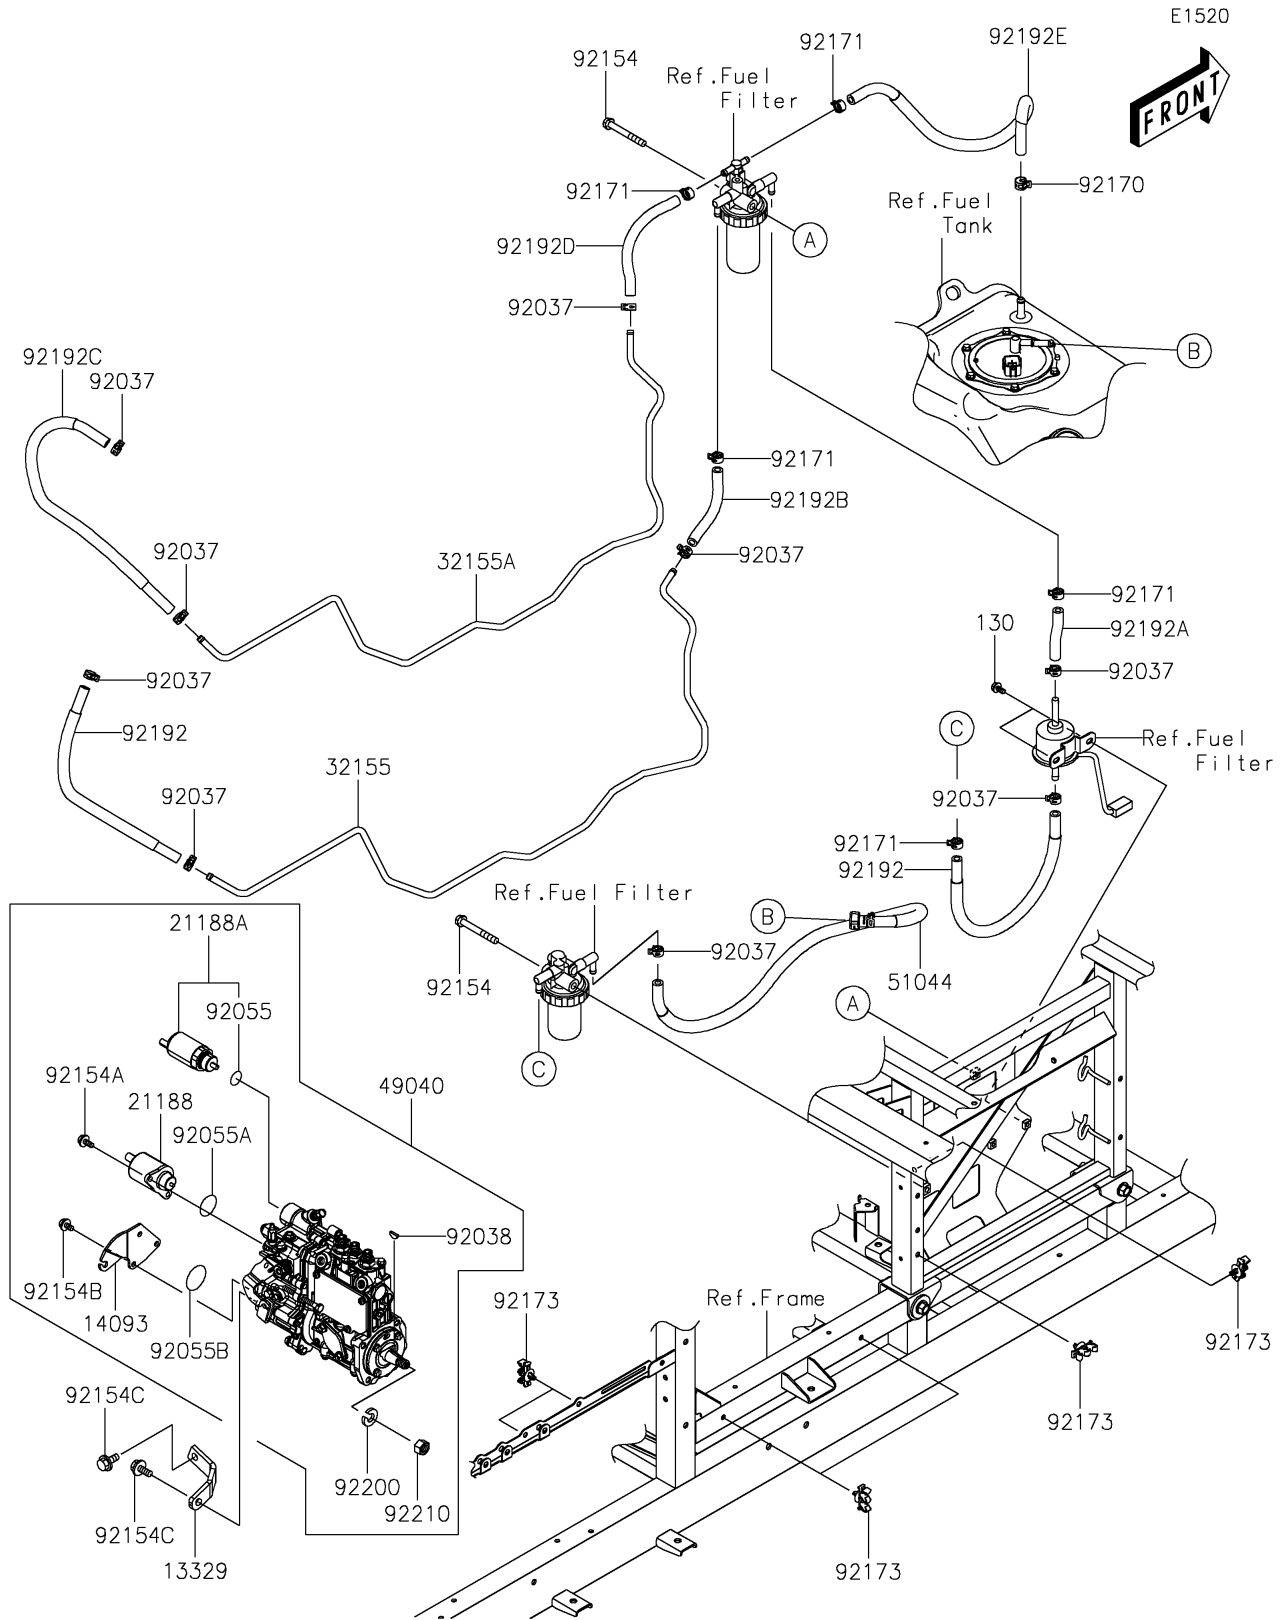

2021 MULE PRO-DXT™ EPS DIESEL PARTS DIAGRAM

Fuel Pump

2021 MULE PRO-DXT™ EPS DIESEL PARTS LIST

Fuel Pump

ITEM NAME	PART NUMBER	QUANTITY
BOLT-FLANGED,6X12 (Ref # 130)	130BA0612	2
SUPPORT (Ref # 13329)	13329-0001	1
COVER,GOVERNOR CASE (Ref # 14093)	14093-0448	1
SOLENOID,STOP (Ref # 21188)	21188-0013	1
SOLENOID,POWER CONTROL (Ref # 21188A)	21188-0022	1
PIPE,FEED (Ref # 32155)	32155-2047	1
PIPE,RETURN (Ref # 32155A)	32155-2048	1
PUMP-FUEL,INJECTION (Ref # 49040)	49040-0796	1
TUBE-ASSY (Ref # 51044)	51044-0785	1
CLAMP,HOSE CLIP (Ref # 92037)	92037-1181	9
KEY,WOODRUFF (Ref # 92038)	92038-0008	1
RING-O (Ref # 92055)	92055-0859	1
RING-O (Ref # 92055A)	92055-0860	1
RING-O (Ref # 92055B)	92055-0861	1
BOLT,FLANGED,8X63 (Ref # 92154)	92154-1940	2
BOLT,FLANGED,6X14 (Ref # 92154A)	92154-1997	2
BOLT,FLANGED,6X10 (Ref # 92154B)	92154-2068	3
BOLT,FLANGED,8X16 (Ref # 92154C)	92154-2071	2
CLAMP (Ref # 92170)	92170-1938	1
CLAMP (Ref # 92171)	92171-0515	5
CLAMP (Ref # 92173)	92173-1467	6
TUBE,7.5X13.5X390 (Ref # 92192)	92192-1476	2
TUBE,PUMP-FILTER (Ref # 92192A)	92192-1477	1
TUBE,FILER-ENGINE(FILTER SIDE) (Ref # 92192B)	92192-1478	1
TUBE,ENGINE-FILER(ENGINE SIDE) (Ref # 92192C)	92192-1479	1
TUBE,ENGINE-FILER(FILTER SIDE) (Ref # 92192D)	92192-1480	1
TUBE,FILTER-TANK (Ref # 92192E)	92192-1481	1
WASHER,SPRING (Ref # 92200)	92200-1810	1
NUT,12MM (Ref # 92210)	92210-1486	1