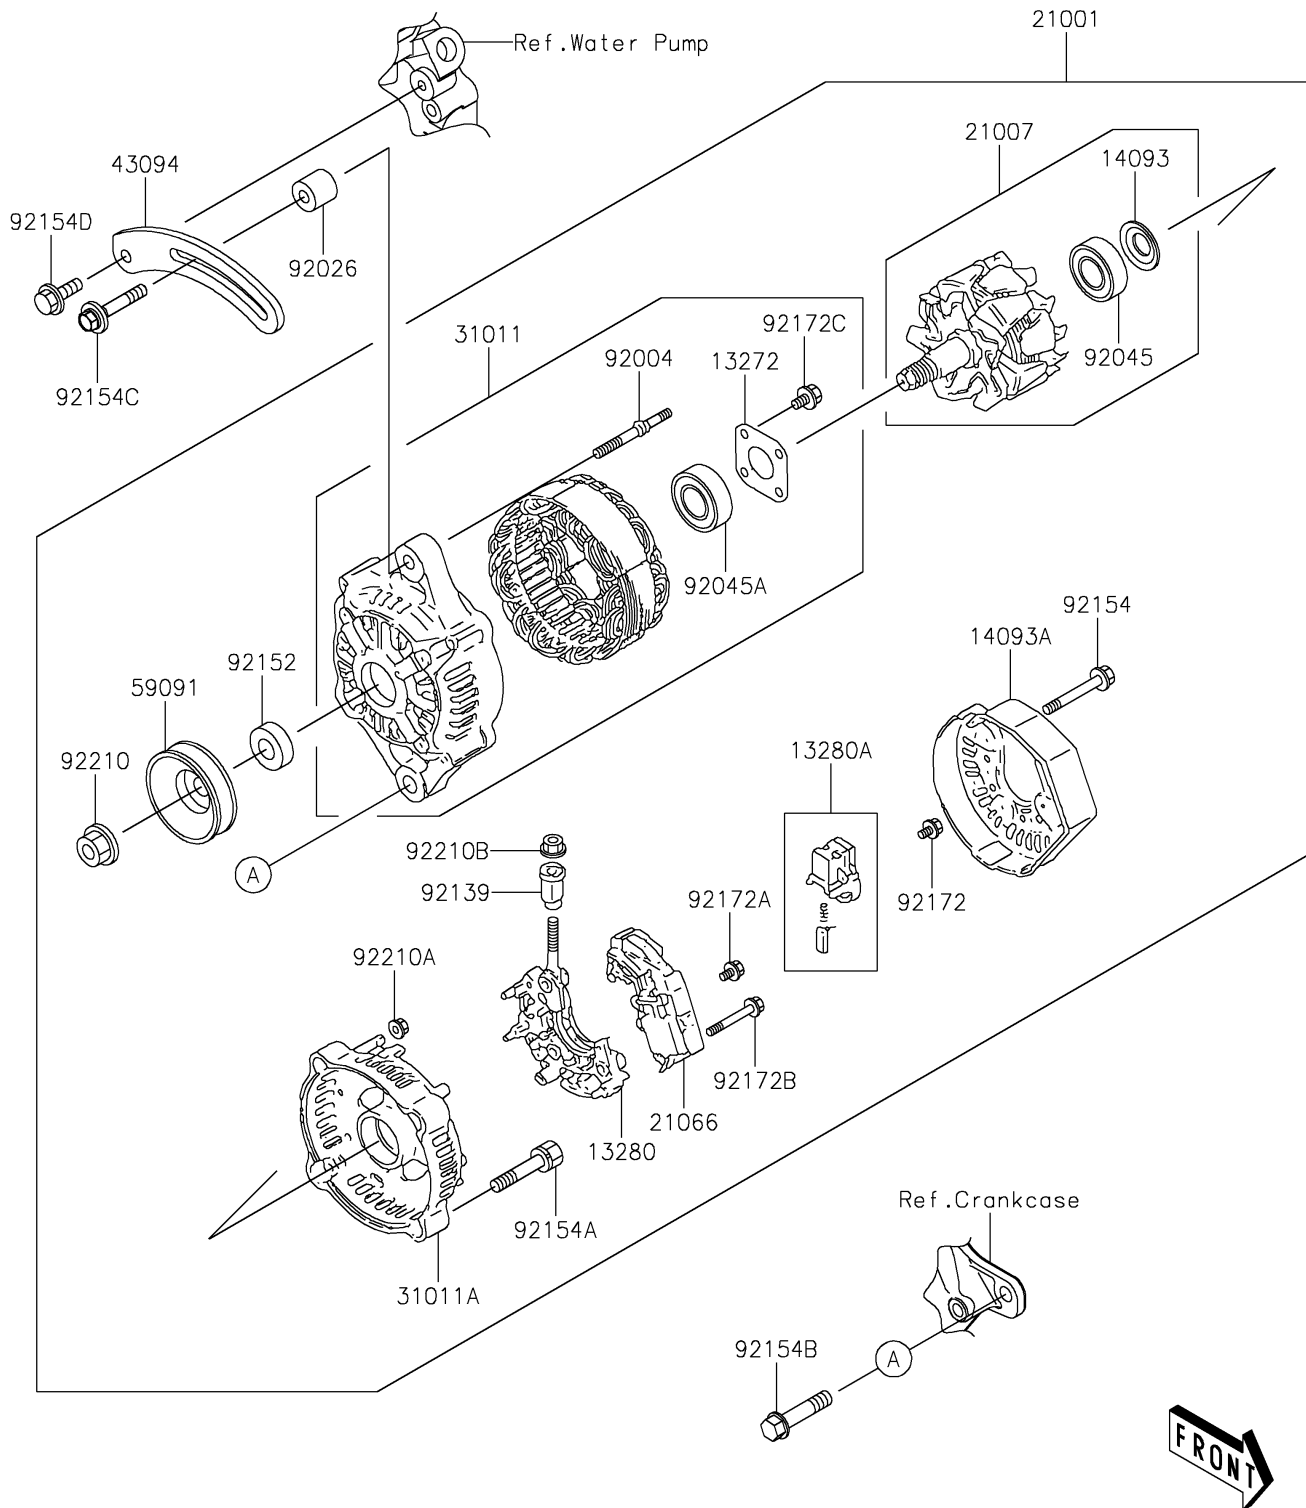

# 2021 MULE PRO-DXT™ EPS DIESEL PARTS DIAGRAM

Generator

E1810

## 2021 MULE PRO-DXT™ EPS DIESEL PARTS LIST

### Generator

ITEM NAME	PART NUMBER	QUANTITY
PLATE,RETAINER (Ref # 13272)	13272-2135	1
HOLDER (Ref # 13280)	13280-0864	1
HOLDER,BRUSH (Ref # 13280A)	13280-0865	1
COVER (Ref # 14093)	14093-0450	1
COVER (Ref # 14093A)	14093-0451	1
GENERATOR (Ref # 21001)	21001-0613	1
ROTOR (Ref # 21007)	21007-0637	1
REGULATOR-VOLTAGE (Ref # 21066)	21066-0749	1
FRAME (Ref # 31011)	31011-0027	1
FRAME (Ref # 31011A)	31011-0028	1
ADJUSTER (Ref # 43094)	43094-0007	1
PULLEY (Ref # 59091)	59091-0015	1
STUD (Ref # 92004)	92004-0751	2
SPACER (Ref # 92026)	92026-0821	1
BEARING-BALL (Ref # 92045)	92045-0812	1
BEARING-BALL (Ref # 92045A)	92045-0816	1
BUSHING (Ref # 92139)	92139-0861	1
COLLAR (Ref # 92152)	92152-2198	1
BOLT (Ref # 92154)	92154-2074	3
BOLT (Ref # 92154A)	92154-2075	2
BOLT,FLANGED,10X45 (Ref # 92154B)	92154-2076	1
BOLT (Ref # 92154C)	92154-2077	1
BOLT,FLANGED,8X20 (Ref # 92154D)	92154-2078	1
SCREW (Ref # 92172)	92172-0989	6
SCREW (Ref # 92172A)	92172-0990	1
SCREW (Ref # 92172B)	92172-0991	2
SCREW (Ref # 92172C)	92172-1096	4
NUT (Ref # 92210)	92210-1474	1
NUT (Ref # 92210A)	92210-1475	2

## 2021 MULE PRO-DXT™ EPS DIESEL PARTS LIST

Generator

ITEM NAME	PART NUMBER	QUANTITY
NUT (Ref # 92210B)	92210-1476	1