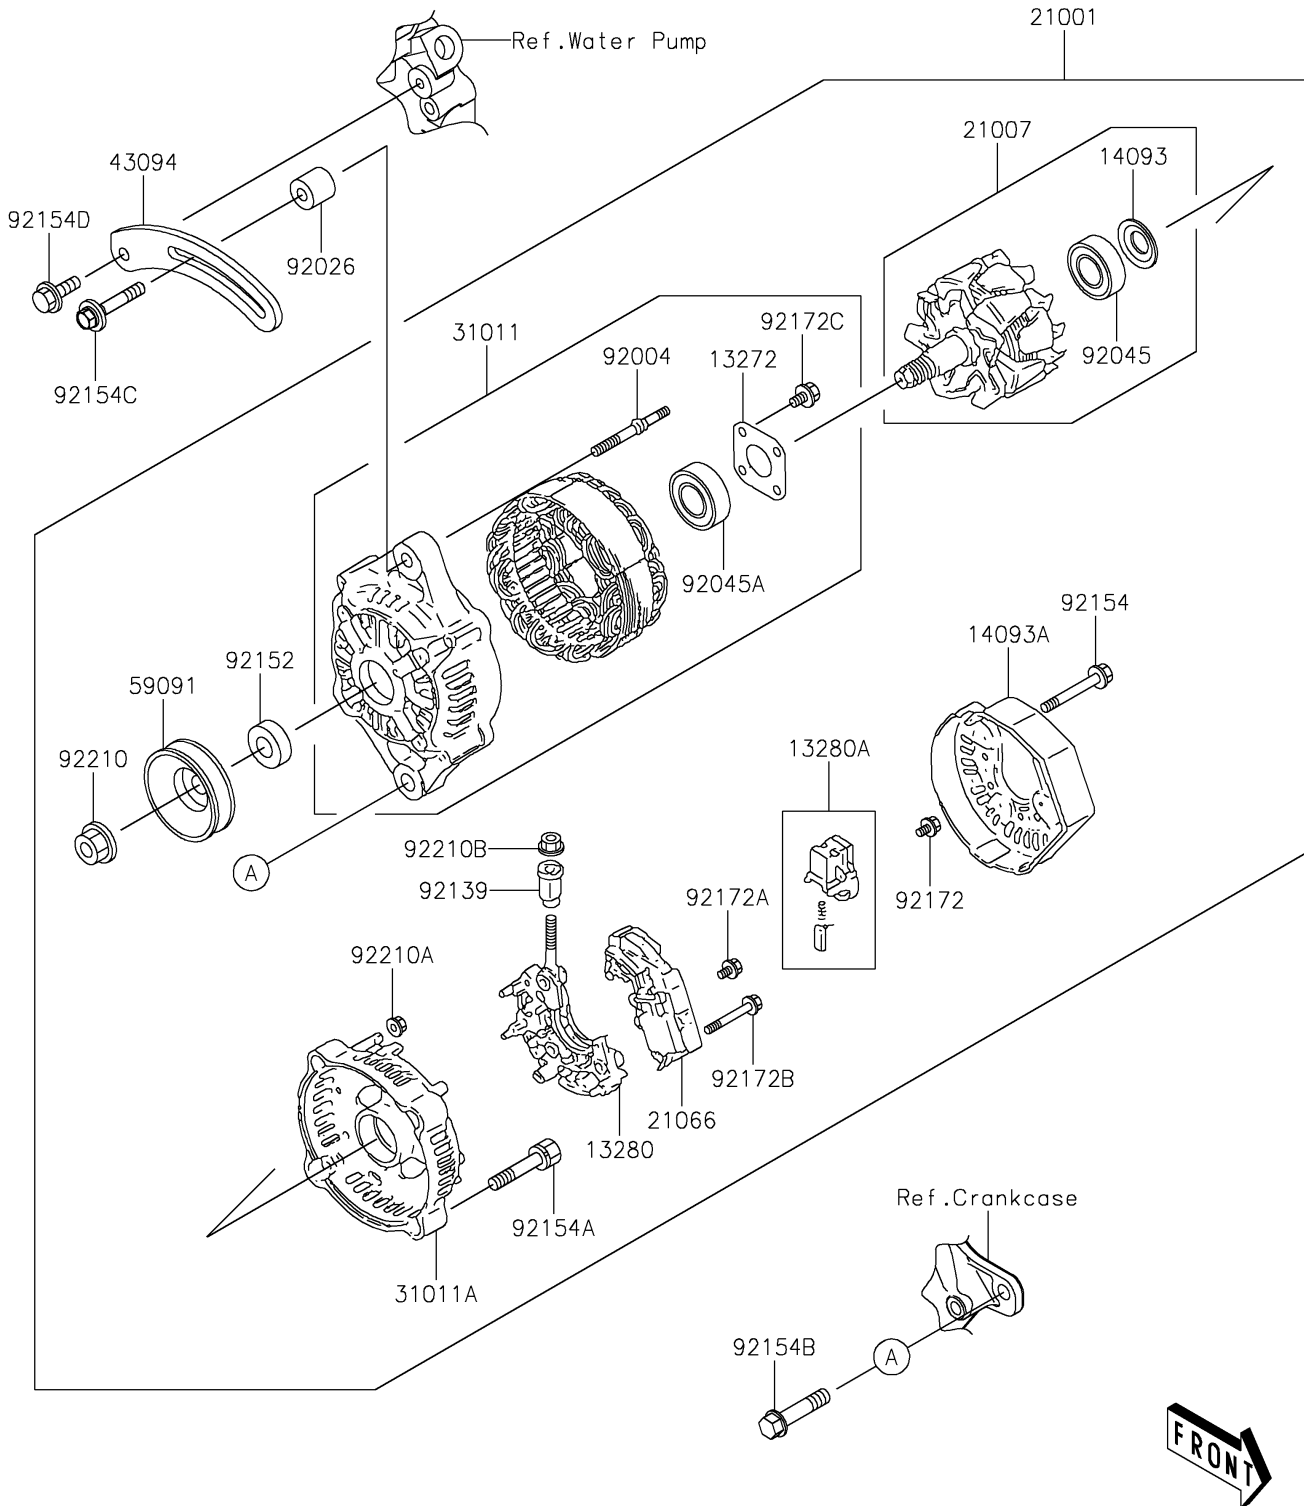

# 2021 MULE PRO-DXT™ EPS DIESEL PARTS DIAGRAM

Generator

E1810

## 2021 MULE PRO-DXT™ EPS DIESEL PARTS LIST

### Generator

ITEM NAME	PART NUMBER	QUANTITY
PLATE,RETAINER (Ref # 13272)	13272-2135	1
HOLDER (Ref # 13280)	13280-0864	1
HOLDER,BRUSH (Ref # 13280A)	13280-0865	1
COVER (Ref # 14093)	14093-0450	1
COVER (Ref # 14093A)	14093-0451	1
GENERATOR (Ref # 21001)	21001-0613	1
ROTOR (Ref # 21007)	21007-0637	1
REGULATOR-VOLTAGE (Ref # 21066)	21066-0749	1
FRAME (Ref # 31011)	31011-0027	1
FRAME (Ref # 31011A)	31011-0028	1
ADJUSTER (Ref # 43094)	43094-0007	1
PULLEY (Ref # 59091)	59091-0015	1
STUD (Ref # 92004)	92004-0751	2
SPACER (Ref # 92026)	92026-0821	1
BEARING-BALL (Ref # 92045)	92045-0812	1
BEARING-BALL (Ref # 92045A)	92045-0816	1
BUSHING (Ref # 92139)	92139-0861	1
COLLAR (Ref # 92152)	92152-2198	1
BOLT (Ref # 92154)	92154-2074	3
BOLT (Ref # 92154A)	92154-2075	2
BOLT,FLANGED,10X45 (Ref # 92154B)	92154-2076	1
BOLT (Ref # 92154C)	92154-2077	1
BOLT,FLANGED,8X20 (Ref # 92154D)	92154-2078	1
SCREW (Ref # 92172)	92172-0989	6
SCREW (Ref # 92172A)	92172-0990	1
SCREW (Ref # 92172B)	92172-0991	2
SCREW (Ref # 92172C)	92172-1096	4
NUT (Ref # 92210)	92210-1474	1
NUT (Ref # 92210A)	92210-1475	2

## 2021 MULE PRO-DXT™ EPS DIESEL PARTS LIST

Generator

ITEM NAME	PART NUMBER	QUANTITY
NUT (Ref # 92210B)	92210-1476	1