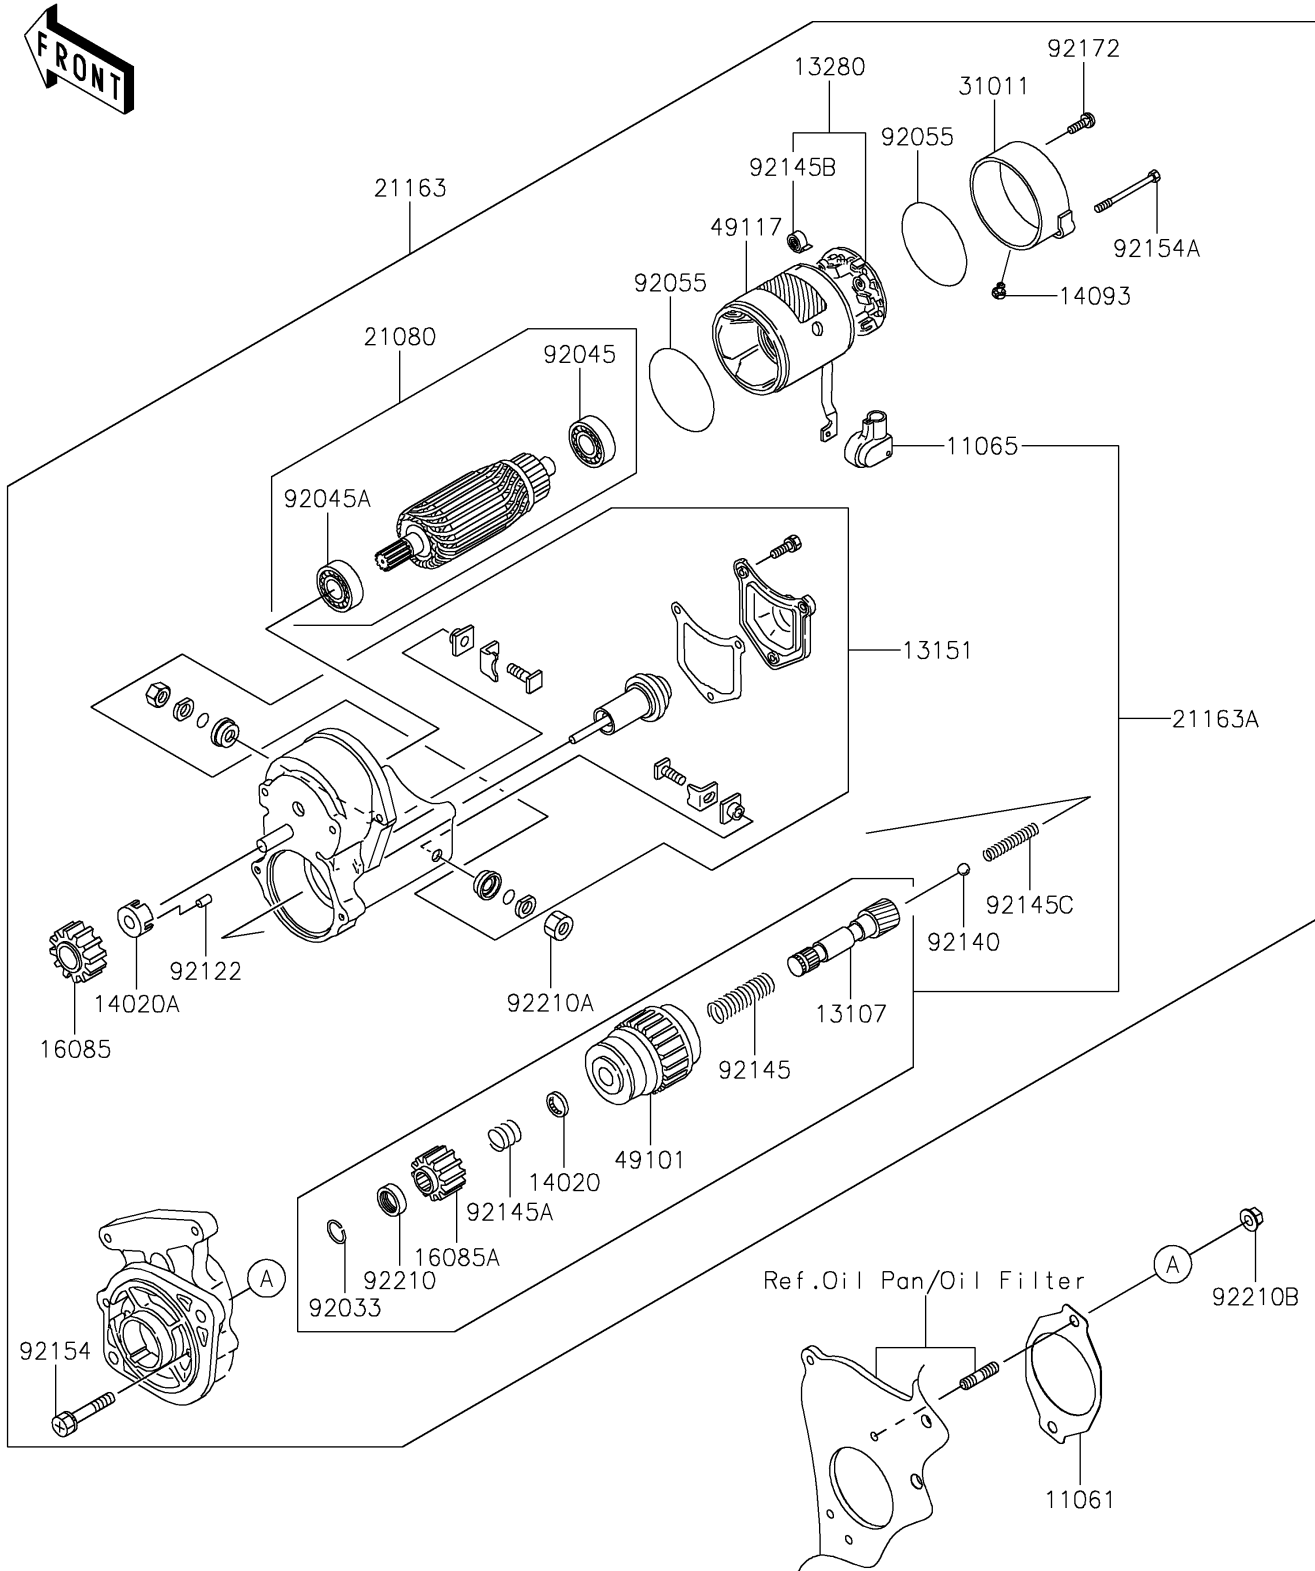

2021 MULE PRO-DXT™ EPS DIESEL PARTS DIAGRAM

Starter Motor

E1840

2021 MULE PRO-DXT™ EPS DIESEL PARTS LIST

Starter Motor

ITEM NAME	PART NUMBER	QUANTITY
GASKET,STARTER (Ref # 11061)	11061-1195	1
CAP (Ref # 11065)	11065-0939	1
SHAFT (Ref # 13107)	13107-0841	1
SWITCH-COMP,MAGNET (Ref # 13151)	13151-0573	1
HOLDER (Ref # 13280)	13280-0863	1
RETAINER (Ref # 14020)	14020-0020	1
RETAINER (Ref # 14020A)	14020-0021	1
COVER (Ref # 14093)	14093-0449	1
GEAR,PINION (Ref # 16085)	16085-0649	1
GEAR,PINION (Ref # 16085A)	16085-0652	1
ARMATURE (Ref # 21080)	21080-0010	1
STARTER-ELECTRIC (Ref # 21163)	21163-0752	1
STARTER-ELECTRIC (Ref # 21163A)	21163-0753	1
FRAME (Ref # 31011)	31011-0029	1
CLUTCH,STARTER (Ref # 49101)	49101-0002	1
YOKE (Ref # 49117)	49117-0593	1
RING-SNAP (Ref # 92033)	92033-0775	1
BEARING-BALL (Ref # 92045)	92045-0808	1
BEARING-BALL (Ref # 92045A)	92045-0809	1
RING-O (Ref # 92055)	92055-0863	2
ROLLER (Ref # 92122)	92122-0048	5
BALL (Ref # 92140)	92140-0017	1
SPRING (Ref # 92145)	92145-1713	1
SPRING (Ref # 92145A)	92145-1714	1
SPRING (Ref # 92145B)	92145-1715	4
SPRING (Ref # 92145C)	92145-1716	1
BOLT (Ref # 92154)	92154-2072	2
BOLT (Ref # 92154A)	92154-2073	2
SCREW (Ref # 92172)	92172-0988	2

2021 MULE PRO-DXT™ EPS DIESEL PARTS LIST

Starter Motor

ITEM NAME	PART NUMBER	QUANTITY
NUT (Ref # 92210)	92210-1470	1
NUT (Ref # 92210A)	92210-1472	1
NUT,8MM (Ref # 92210B)	92210-1473	2