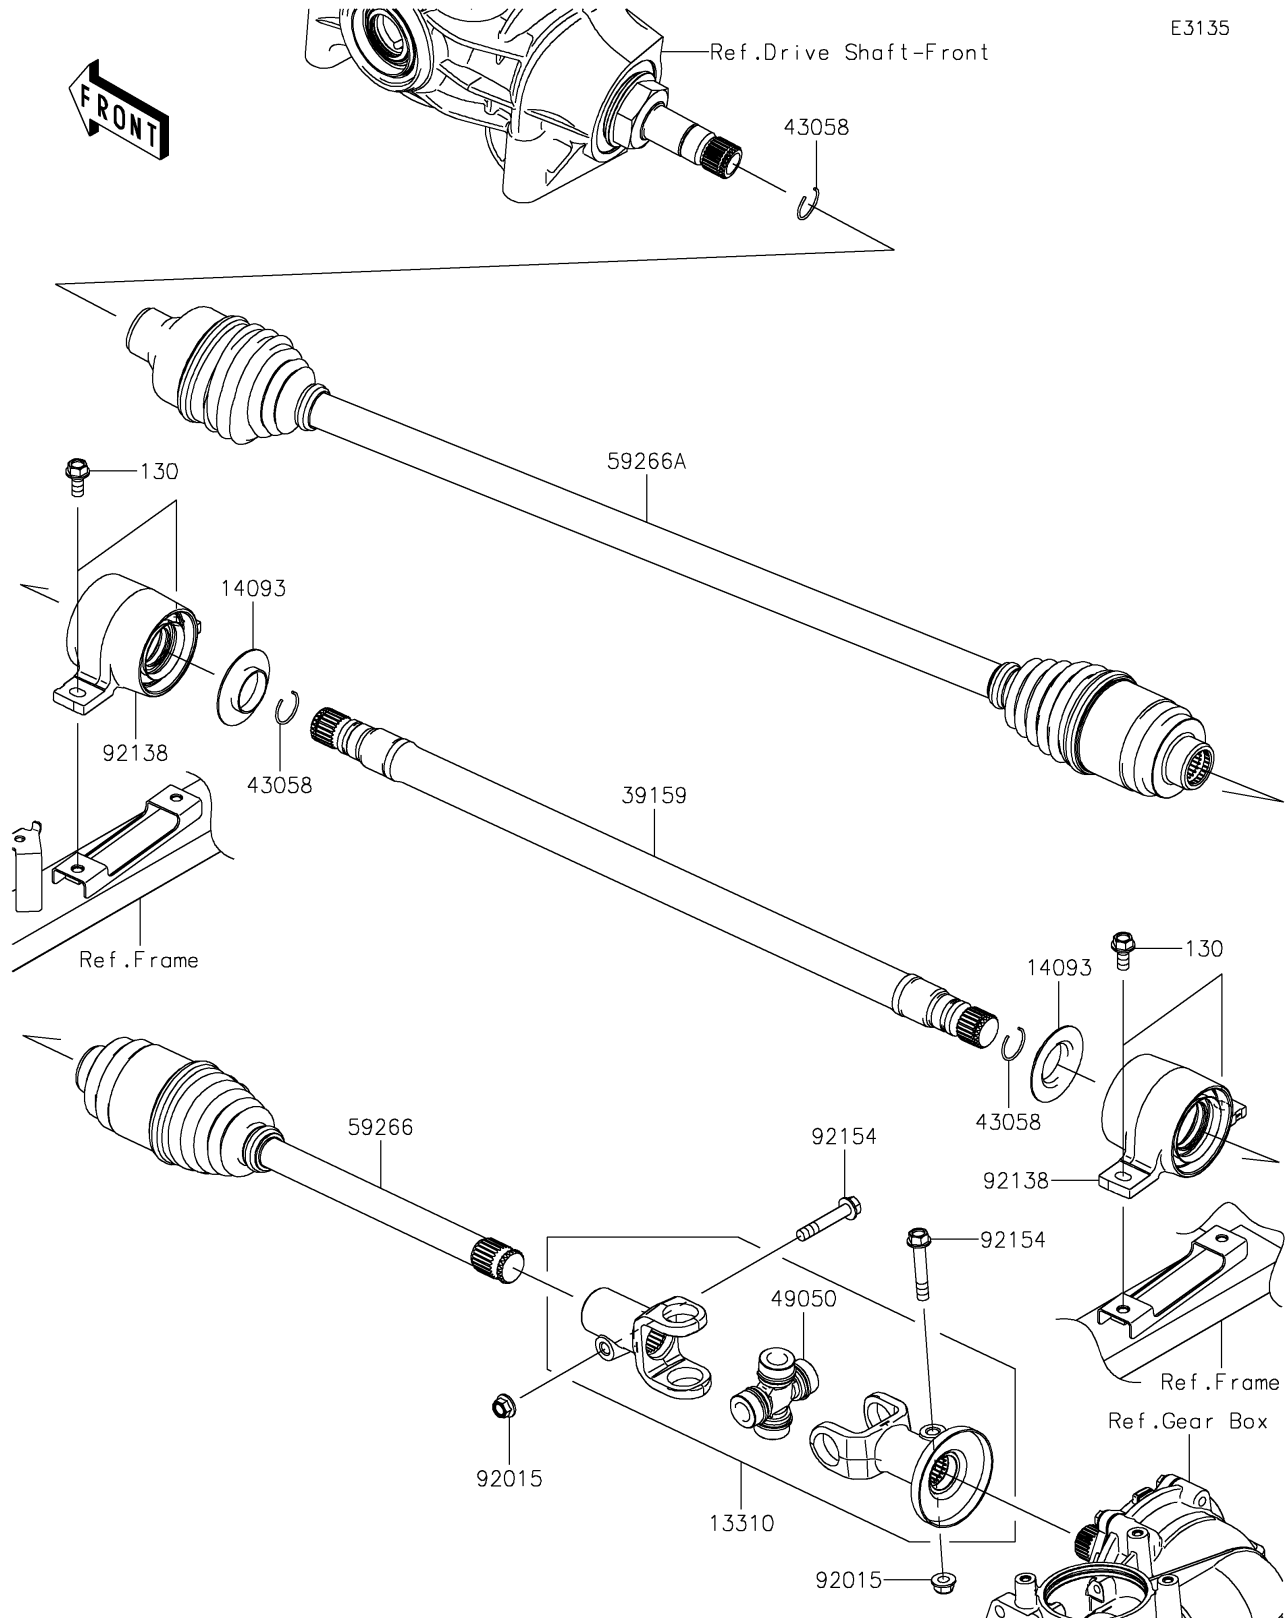

2021 MULE PRO-DXT™ EPS DIESEL PARTS DIAGRAM

Drive Shaft-Propeller

E3135

2021 MULE PRO-DXT™ EPS DIESEL PARTS LIST

Drive Shaft-Propeller

ITEM NAME	PART NUMBER	QUANTITY
BOLT-FLANGED,8X18 (Ref # 130)	130BA0818	4
SHAFT-ASSY (Ref # 13310)	13310-0038	1
COVER,SIDE RIP (Ref # 14093)	14093-0006	2
SHAFT-DRIVE (Ref # 39159)	39159-0045	1
RING (Ref # 43058)	43058-0018	3
SPIDER (Ref # 49050)	49050-0034	1
JOINT-BALL,T/M SIDE (Ref # 59266)	59266-0716	1
JOINT-BALL,FR DIFF SIDE (Ref # 59266A)	59266-0735	1
NUT,8MM (Ref # 92015)	92015-1432	2
BEARING-COMP (Ref # 92138)	92138-0002	2
BOLT,FLANGED,8X46 (Ref # 92154)	92154-1365	2