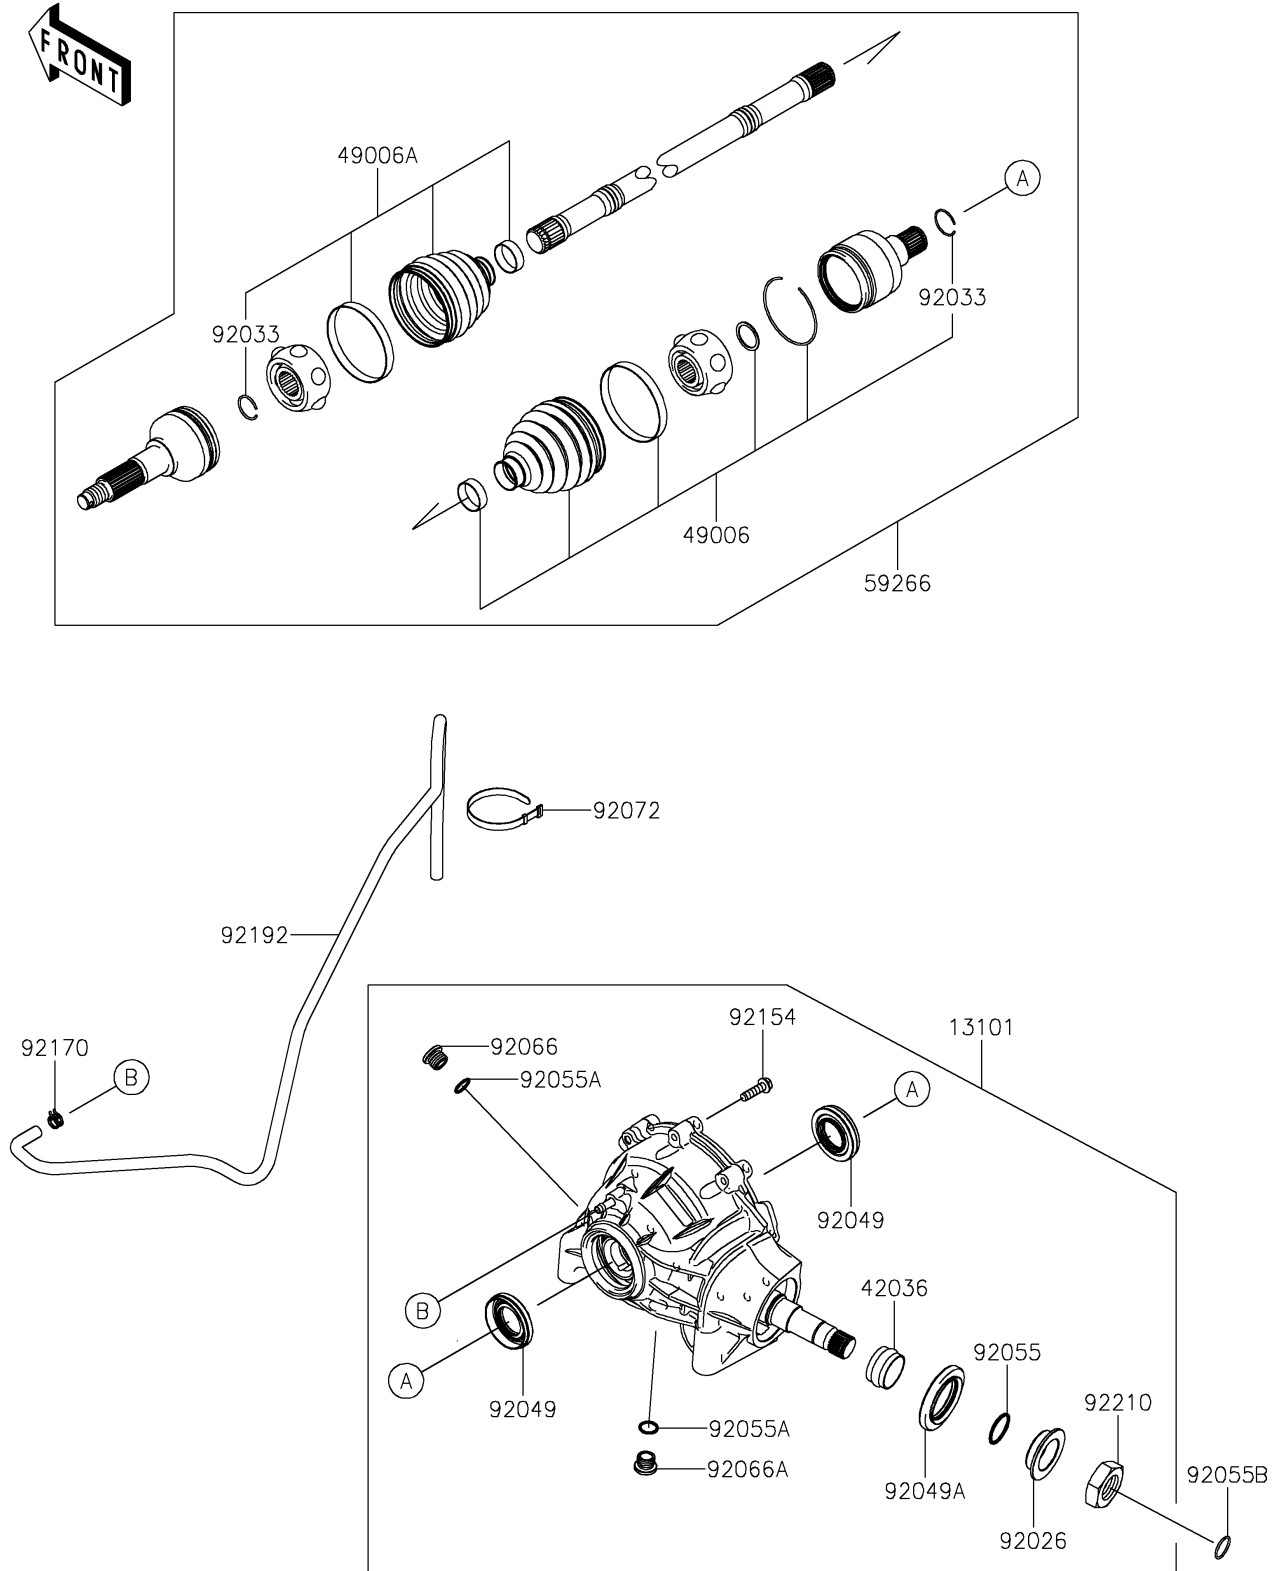

2021 MULE PRO-DXT™ EPS DIESEL PARTS DIAGRAM

Drive Shaft-Front

E3136

2021 MULE PRO-DXT™ EPS DIESEL PARTS LIST

Drive Shaft-Front

ITEM NAME	PART NUMBER	QUANTITY
GEAR-ASSY,FRONT DIFFERENTIAL (Ref # 13101)	13101-0680	1
SLEEVE (Ref # 42036)	42036-0741	1
BOOT,INSIDE (Ref # 49006)	49006-0578	2
BOOT,OUTSIDE (Ref # 49006A)	49006-0584	2
JOINT-BALL,FR (Ref # 59266)	59266-0710	2
SPACER (Ref # 92026)	92026-0776	1
RING-SNAP (Ref # 92033)	92033-0837	4
SEAL-OIL,33X60X7 (Ref # 92049)	92049-0760	2
SEAL-OIL,44X72X7 (Ref # 92049A)	92049-0766	1
RING-O (Ref # 92055)	92055-0788	1
RING-O,15.3X2.2 (Ref # 92055A)	92055-0830	2
RING-O,22.1X1.9 (Ref # 92055B)	92055-1617	1
PLUG (Ref # 92066)	92066-0777	1
PLUG (Ref # 92066A)	92066-0778	1
BAND,L=186 (Ref # 92072)	92072-056	1
BOLT,FLANGED,8X30 (Ref # 92154)	92154-1370	10
CLAMP (Ref # 92170)	92170-2082	1
TUBE,BREATHER (Ref # 92192)	92192-1341	1
NUT (Ref # 92210)	92210-0894	1