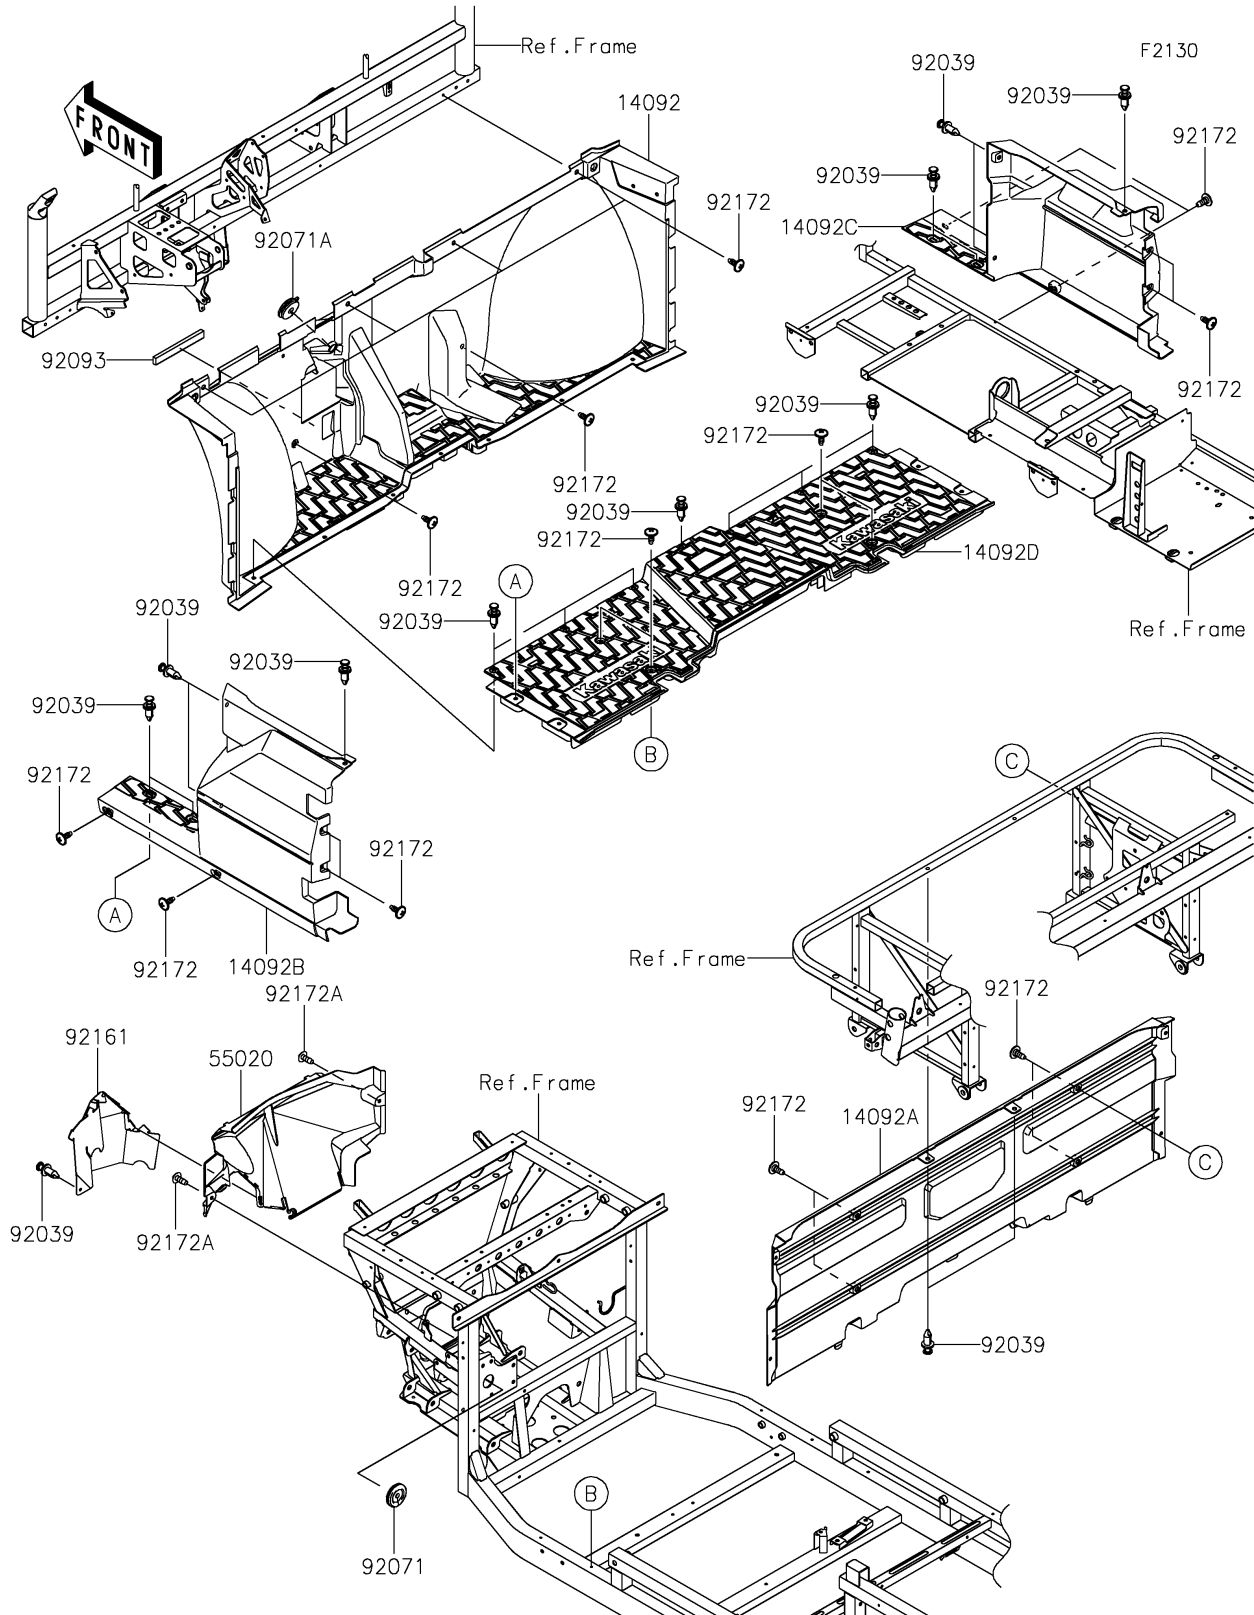

2021 MULE PRO-DXT™ EPS DIESEL PARTS DIAGRAM

Frame Fittings(Front)

2021 MULE PRO-DXT™ EPS DIESEL PARTS LIST

Frame Fittings(Front)

ITEM NAME	PART NUMBER	QUANTITY
COVER,FR FLOOR (Ref # 14092)	14092-1184	1
COVER,FR SEAT (Ref # 14092A)	14092-1185	1
COVER,SIDE,LH,FR (Ref # 14092B)	14092-1188	1
COVER,SIDE,RH,FR (Ref # 14092C)	14092-1189	1
COVER,FLOOR,BOTTOM (Ref # 14092D)	14092-1196	1
GUARD (Ref # 55020)	55020-0961	1
RIVET (Ref # 92039)	92039-0776	20
GROMMET,9X45X9 (Ref # 92071)	92071-0728	1
GROMMET,8X22X8 (Ref # 92071A)	92071-0753	1
SEAL,10X20X165 (Ref # 92093)	92093-0617	1
DAMPER (Ref # 92161)	92161-1649	1
SCREW,6X16 (Ref # 92172)	92172-0711	22
SCREW,TAPPING,6X16 (Ref # 92172A)	92172-0739	2