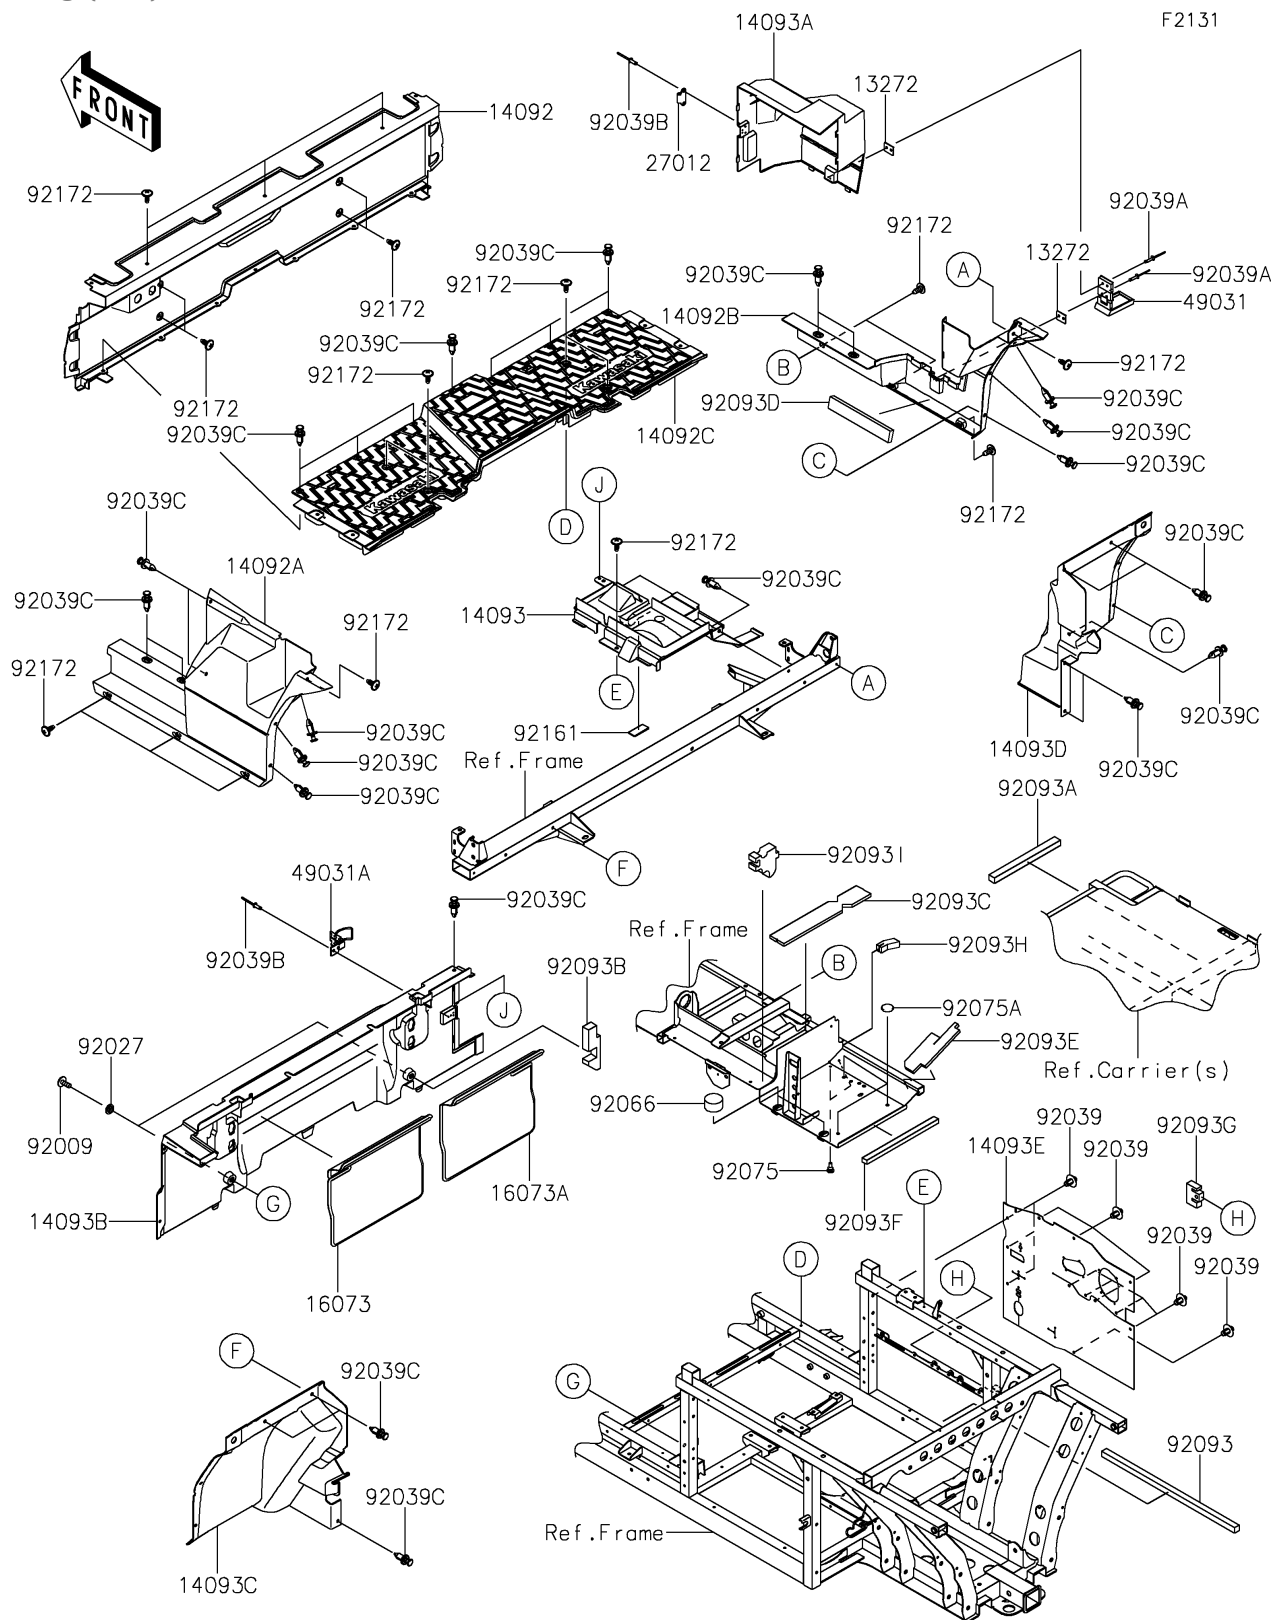

2021 MULE PRO-DXT™ EPS DIESEL PARTS DIAGRAM

Frame Fittings(Rear)

2021 MULE PRO-DXT™ EPS DIESEL PARTS LIST

Frame Fittings(Rear)

ITEM NAME	PART NUMBER	QUANTITY
PLATE,LATCH (Ref # 13272)	13272-1828	2
COVER,RR FLOOR,FR (Ref # 14092)	14092-1186	1
COVER,SIDE,LH,RR (Ref # 14092A)	14092-1190	1
COVER,SIDE,RH,RR (Ref # 14092B)	14092-1191	1
COVER,FLOOR,BOTTOM (Ref # 14092C)	14092-1196	1
COVER,DUST (Ref # 14093)	14093-0296	1
COVER,A/C (Ref # 14093A)	14093-0366	1
COVER,RR SEAT (Ref # 14093B)	14093-0367	1
COVER,RR,FLOOR,MUD,LH (Ref # 14093C)	14093-0388	1
COVER,RR,FLOOR,MUD,RH (Ref # 14093D)	14093-0389	1
COVER,MAINTENANCE ROOM,RUBBER (Ref # 14093E)	14093-0634	1
INSULATOR,LH (Ref # 16073)	16073-0814	1
INSULATOR,RH (Ref # 16073A)	16073-0815	1
HOOK,STRIKER (Ref # 27012)	27012-0806	1
LATCH,A/C (Ref # 49031)	49031-0007	1
LATCH,TOGGLE (Ref # 49031A)	49031-0015	1
SCREW,6X16 (Ref # 92009)	92009-1621	2
COLLAR,L=4.6 (Ref # 92027)	92027-1168	2
RIVET (Ref # 92039)	92039-0086	12
RIVET,3.2X13.4 (Ref # 92039A)	92039-0739	4
RIVET (Ref # 92039B)	92039-0747	4
RIVET (Ref # 92039C)	92039-0776	29
PLUG,36X20 (Ref # 92066)	92066-0812	2
DAMPER,6X10X15 (Ref # 92075)	92075-1808	2
DAMPER,RUBBER (Ref # 92075A)	92075-261	3
SEAL,DUST,20X20X565 (Ref # 92093)	92093-0631	1
SEAL,DUST,20X25X280 (Ref # 92093A)	92093-0633	1
SEAL,165X50X25 (Ref # 92093B)	92093-0642	1
SEAL,DUST,61X368X10 (Ref # 92093C)	92093-0643	1

2021 MULE PRO-DXT™ EPS DIESEL PARTS LIST

Frame Fittings(Rear)

ITEM NAME	PART NUMBER	QUANTITY
SEAL,DUST,39X255X15 (Ref # 92093D)	92093-0644	1
SEAL,DUST,69X207X10 (Ref # 92093E)	92093-0645	1
SEAL,DUST,15X305X20 (Ref # 92093F)	92093-0646	1
SEAL,52X72X20 (Ref # 92093G)	92093-0651	1
SEAL,21.5X60X20 (Ref # 92093H)	92093-0652	1
SEAL,99X85X30 (Ref # 92093I)	92093-0716	1
DAMPER,25X60X3.175 (Ref # 92161)	92161-1827	1
SCREW,6X16 (Ref # 92172)	92172-0711	20