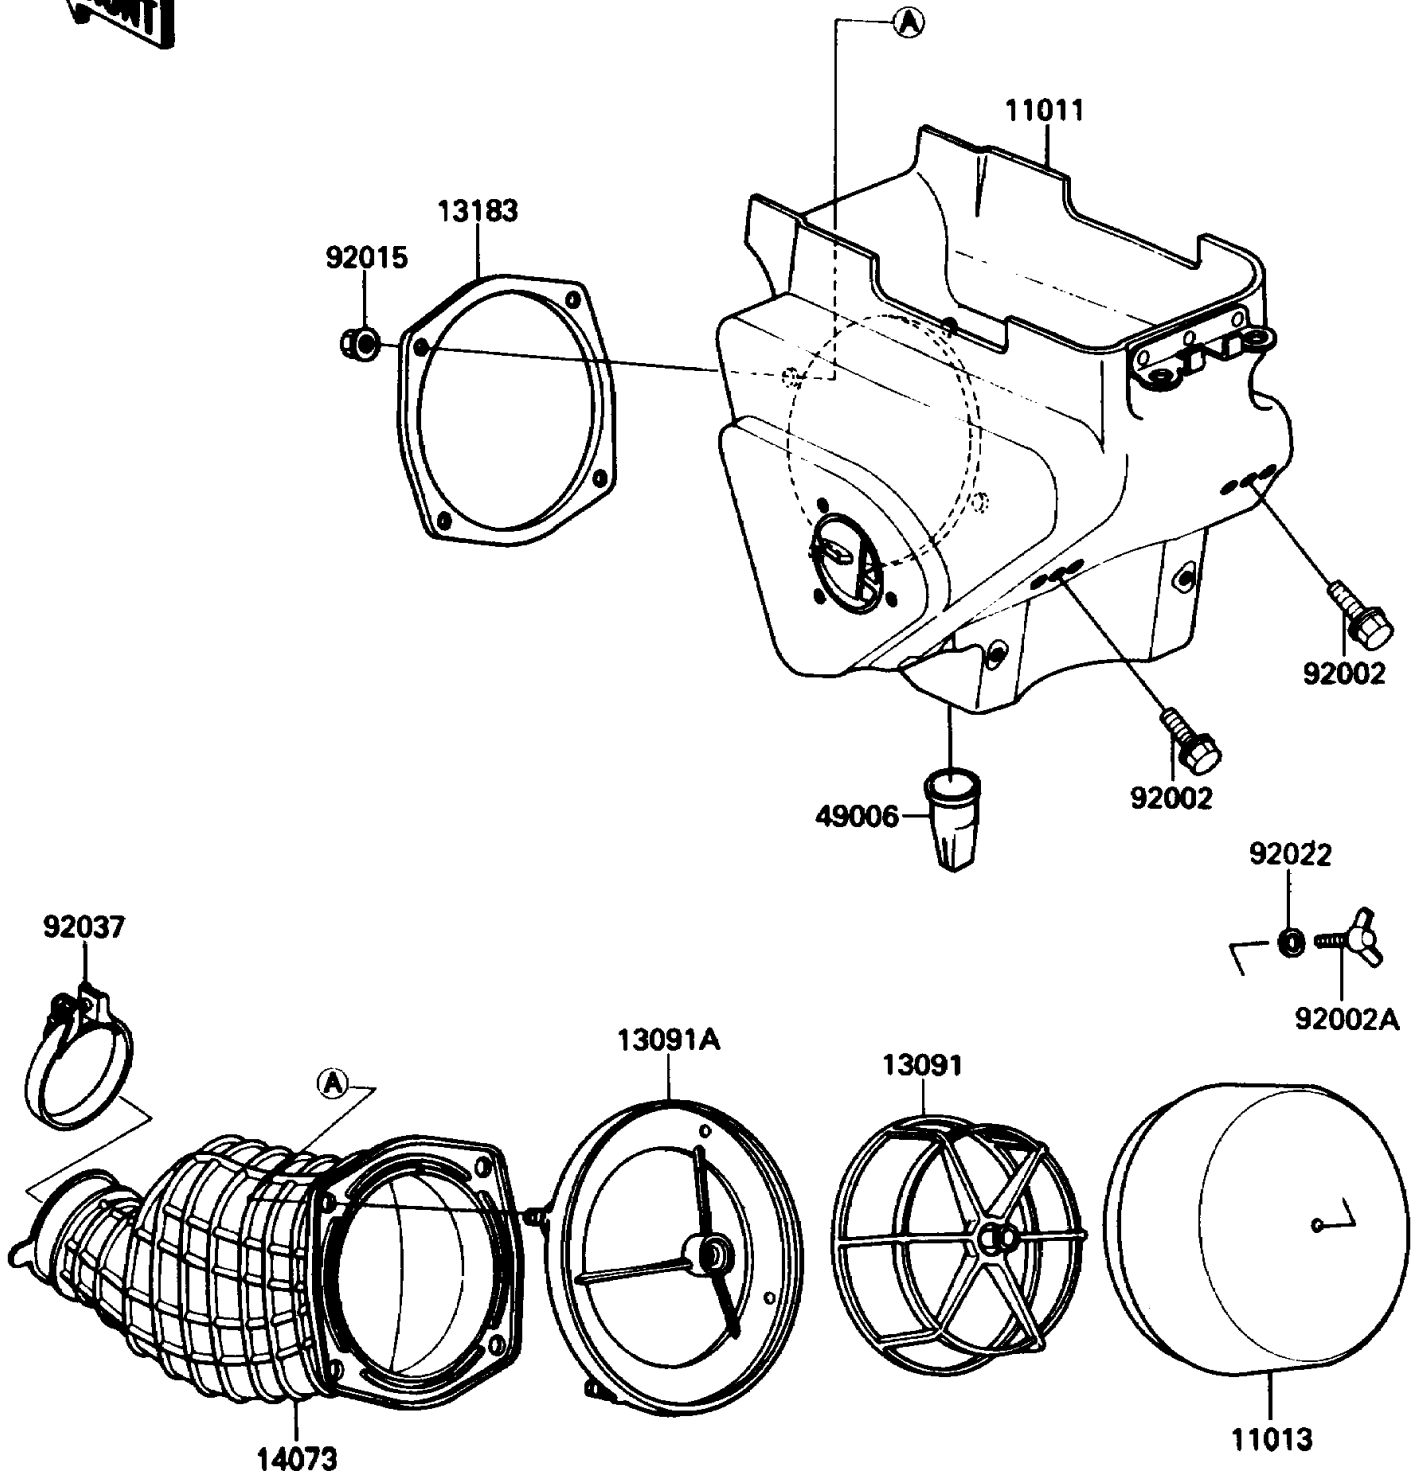

1988 KX™ 250 PARTS DIAGRAM

Air Cleaner

E1130-0248

1988 KX™ 250 PARTS LIST

Air Cleaner

ITEM NAME	PART NUMBER	QUANTITY
CASE-AIR FILTER (Ref # 11011)	11011-1272	1
ELEMENT-AIR FILTER (Ref # 11013)	11013-1150	1
HOLDER,ELEMENT (Ref # 13091)	13091-1454	1
HOLDER,DUCT (Ref # 13091A)	13091-1455	1
PLATE,DUCT FITTING (Ref # 13183)	13183-1046	1
DUCT,AIR FILTER (Ref # 14073)	14073-1330	1
BOOT (Ref # 49006)	49006-1012	1
BOLT,6X14 (Ref # 92002)	92002-1460	2
BOLT,WING (Ref # 92002A)	92002-1719	1
NUT,FLANGED,5MM (Ref # 92015)	92015-1259	4
WASHER,6.5X20X1.6 (Ref # 92022)	92022-125	1
CLAMP,AIR FILTER (Ref # 92037)	92037-1409	1