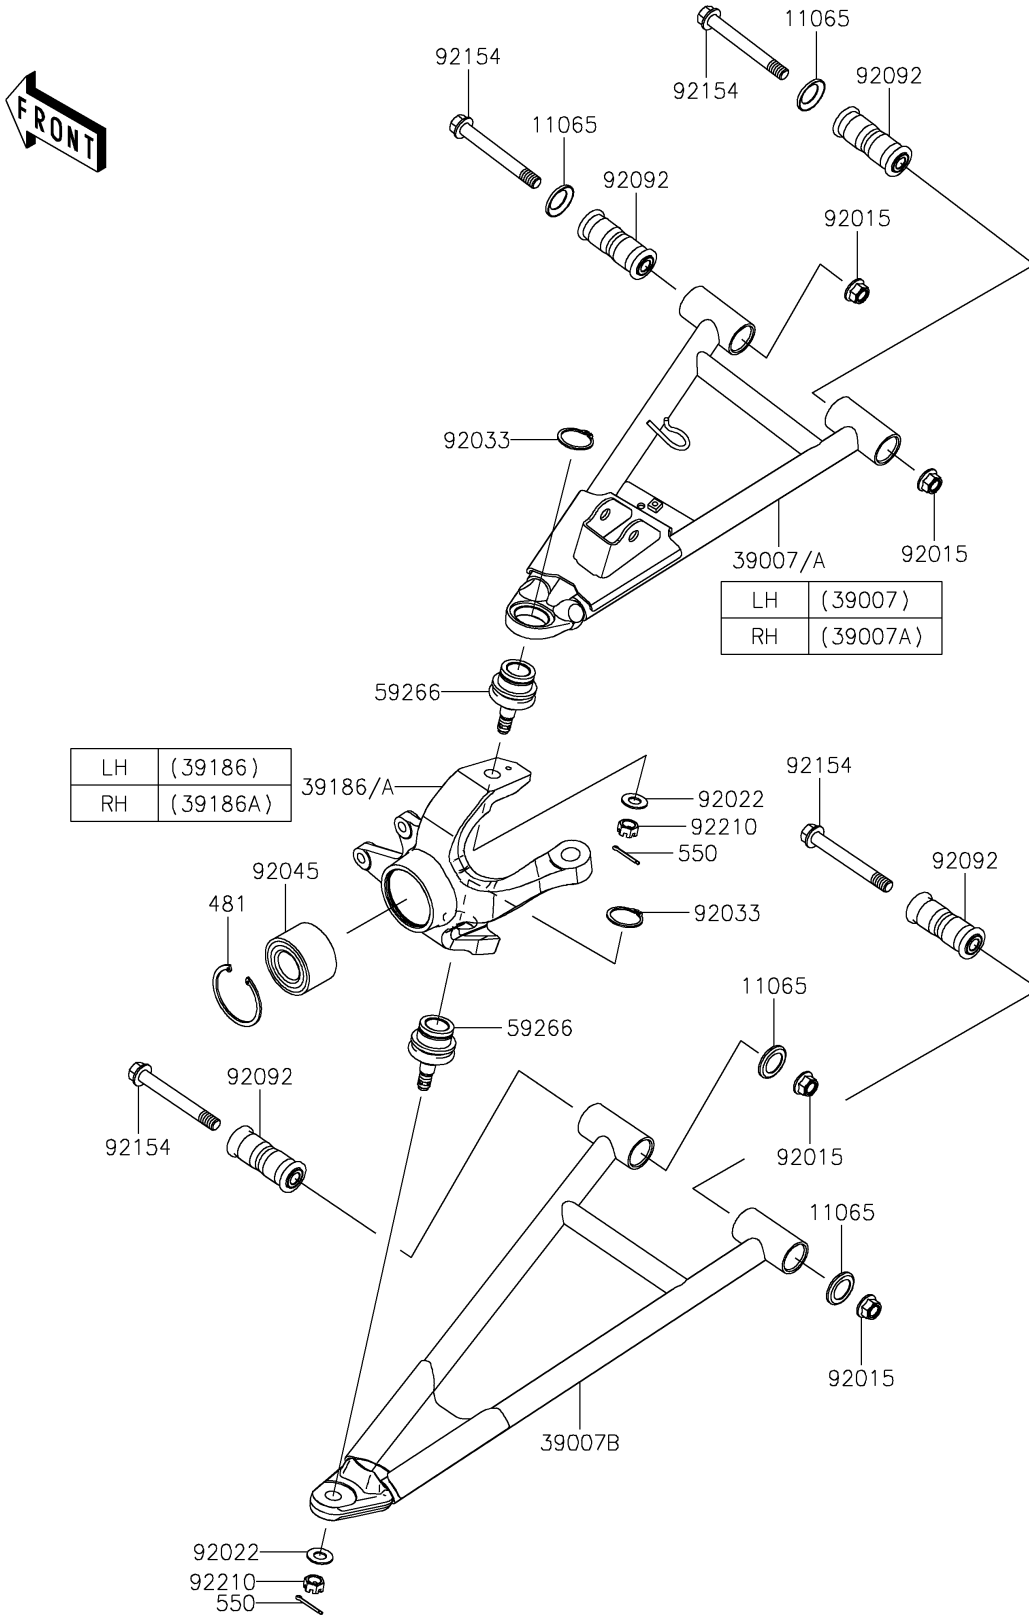

2021 MULE PRO-DXT™ EPS DIESEL PARTS DIAGRAM

Front Suspension

F2152

2021 MULE PRO-DXT™ EPS DIESEL PARTS LIST

Front Suspension

ITEM NAME	PART NUMBER	QUANTITY
CAP,ARM (Ref # 11065)	11065-0838	8
ARM-SUSP,FR,UPP,LH (Ref # 39007)	39007-0377	1
ARM-SUSP,FR,UPP,RH (Ref # 39007A)	39007-0378	1
ARM-SUSP,FR,LWR,LH&RH (Ref # 39007B)	39007-0383	2
KNUCKLE,FR,LH (Ref # 39186)	39186-0319	1
KNUCKLE,FR,RH (Ref # 39186A)	39186-0320	1
CIRCLIP-TYPE-C (Ref # 481)	481J6000	2
PIN-COTTER,3.0X25 (Ref # 550)	550AA3025	4
JOINT-BALL (Ref # 59266)	59266-0711	4
NUT,LOCK,FLANGED,12MM (Ref # 92015)	92015-1433	8
WASHER (Ref # 92022)	92022-1831	4
RING-SNAP,C-TYPE,32MM (Ref # 92033)	92033-1262	4
BEARING-BALL,30X60X37 (Ref # 92045)	92045-0905	2
BUSHING-RUBBER,12X20X78 (Ref # 92092)	92092-0028	8
BOLT,FLANGED,12X100 (Ref # 92154)	92154-1318	8
NUT,CASTLE,12MM (Ref # 92210)	92210-0395	4