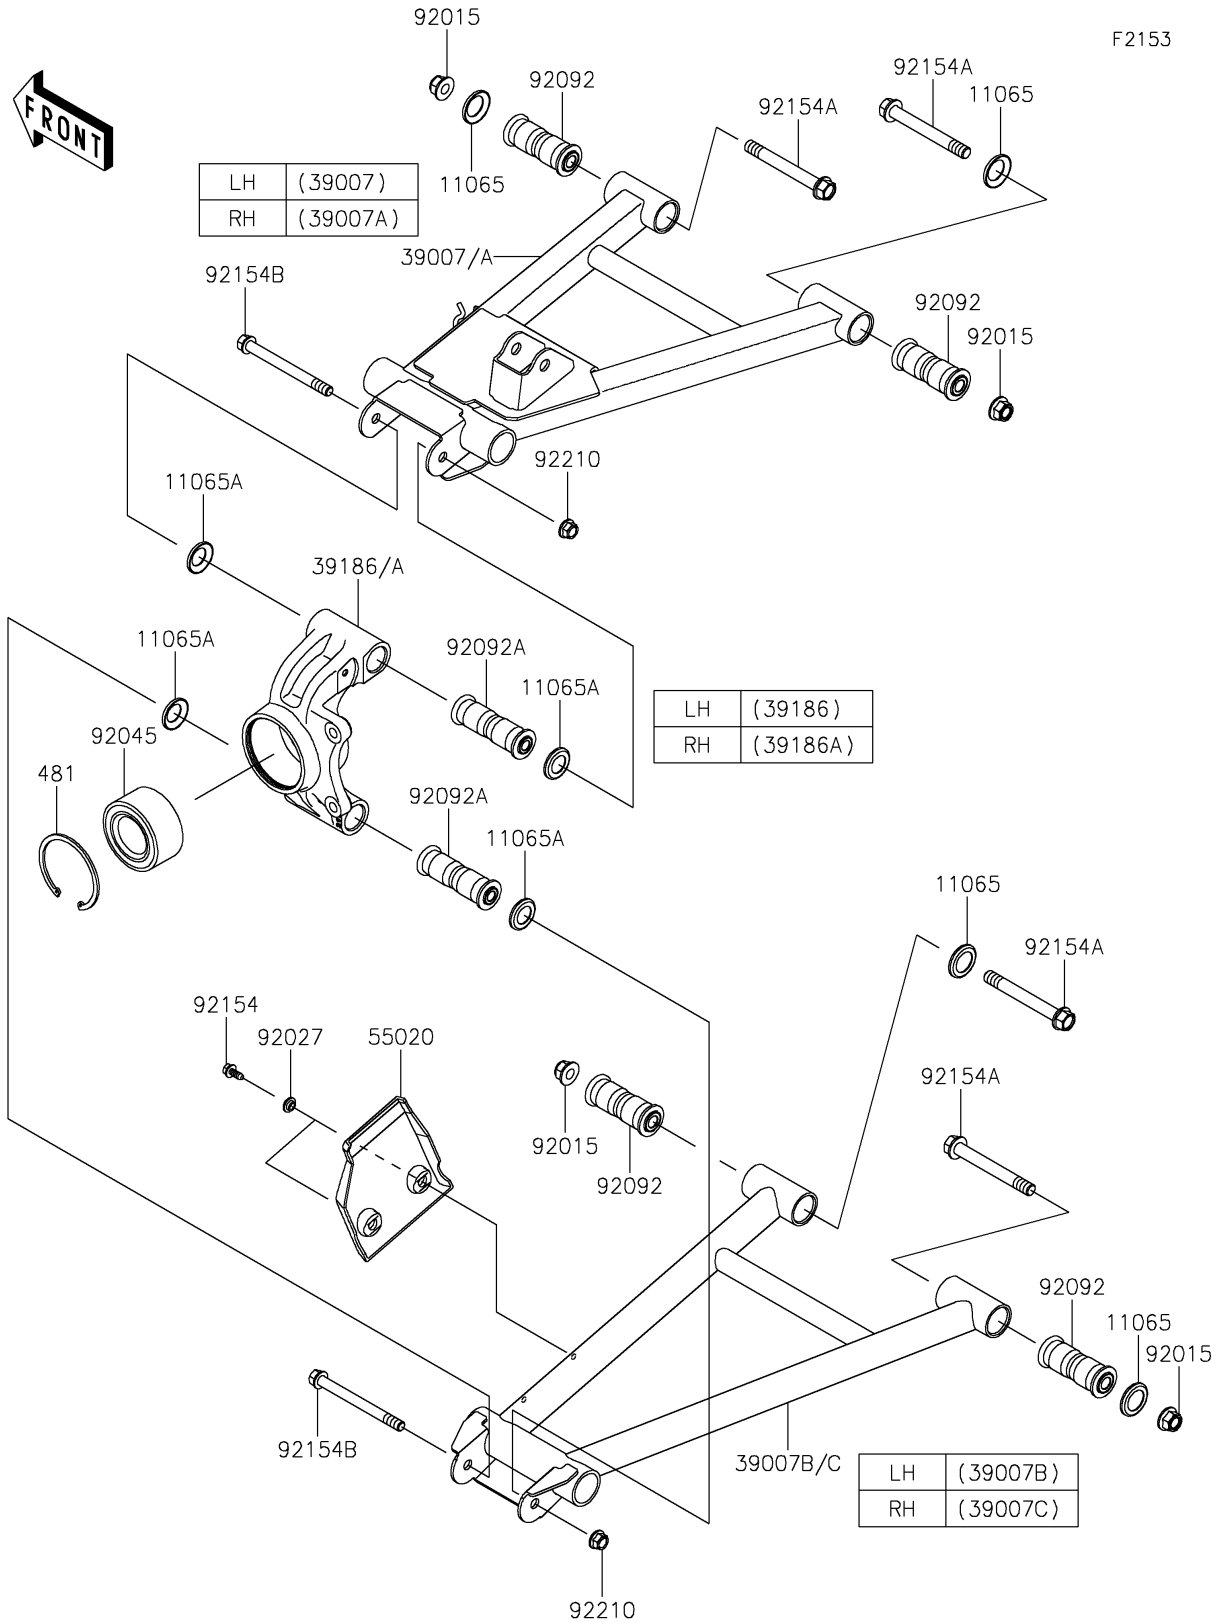

2021 MULE PRO-DXT™ EPS DIESEL PARTS DIAGRAM

Rear Suspension

2021 MULE PRO-DXT™ EPS DIESEL PARTS LIST

Rear Suspension

ITEM NAME	PART NUMBER	QUANTITY
CAP,ARM (Ref # 11065)	11065-0838	8
CAP (Ref # 11065A)	11065-0849	8
ARM-SUSP,RR,UPP,LH (Ref # 39007)	39007-0379	1
ARM-SUSP,RR,UPP,RH (Ref # 39007A)	39007-0380	1
ARM-SUSP,RR,LWR,LH (Ref # 39007B)	39007-0381	1
ARM-SUSP,RR,LWR,RH (Ref # 39007C)	39007-0382	1
KNUCKLE,RR,LH (Ref # 39186)	39186-0317	1
KNUCKLE,RR,RH (Ref # 39186A)	39186-0318	1
CIRCLIP-TYPE-C (Ref # 481)	481J7500	2
GUARD,RR CVJ (Ref # 55020)	55020-0931	2
NUT,LOCK,FLANGED,12MM (Ref # 92015)	92015-1433	8
COLLAR,L=4.6 (Ref # 92027)	92027-1168	4
BEARING-BALL,40X74X36 (Ref # 92045)	92045-0763	2
BUSHING-RUBBER,12X20X78 (Ref # 92092)	92092-0028	8
BUSHING-RUBBER,10.1X17X88 (Ref # 92092A)	92092-0029	4
BOLT,6X15.6 (Ref # 92154)	92154-1250	4
BOLT,FLANGED,12X100 (Ref # 92154A)	92154-1318	8
BOLT,FLANGED,10X110 (Ref # 92154B)	92154-1353	4
NUT,LOCK,FLANGED,10MM (Ref # 92210)	92210-0276	4