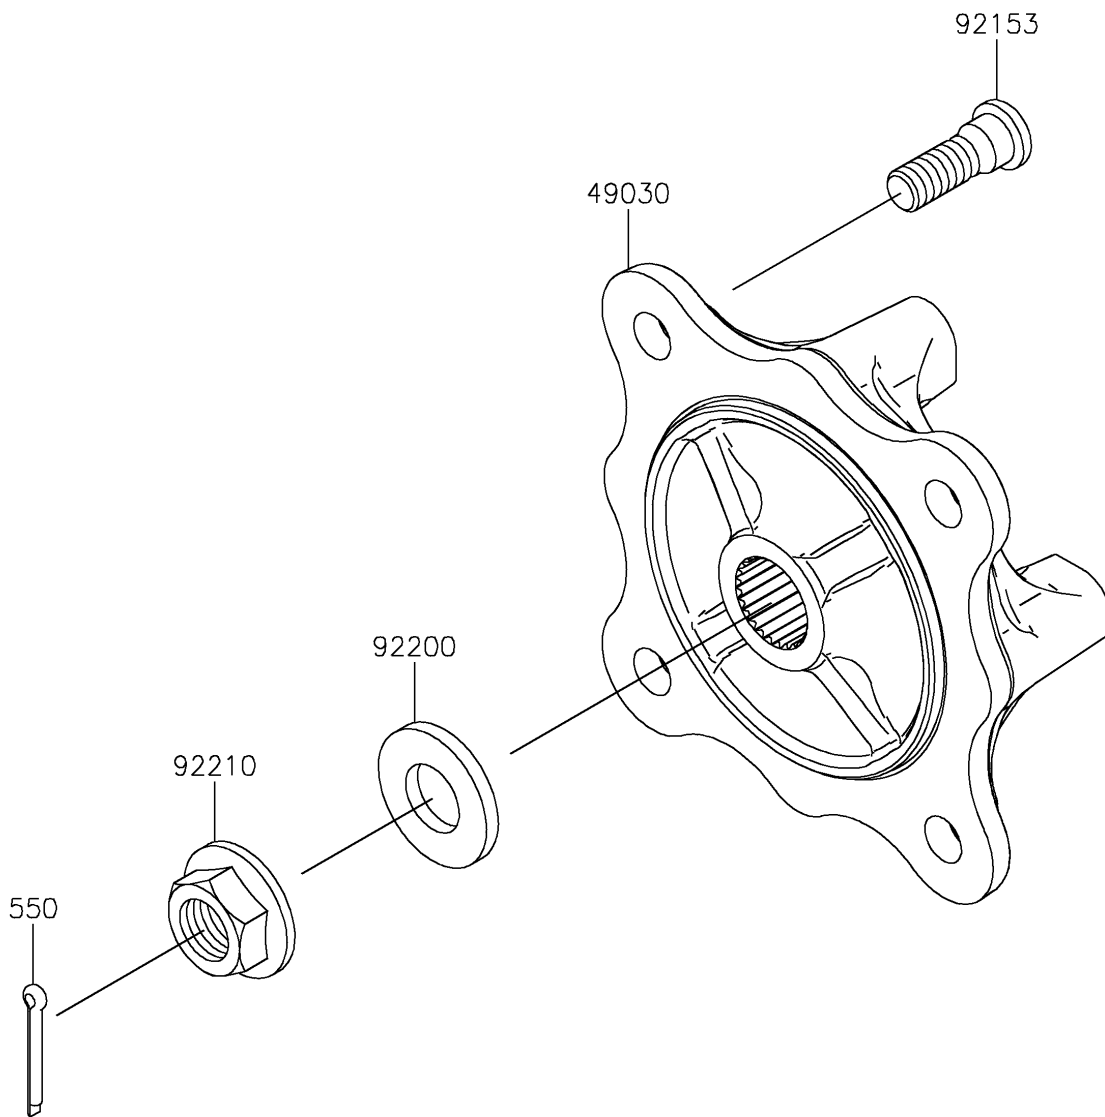

# 2021 MULE PRO-DXT™ EPS DIESEL PARTS DIAGRAM

Front Hubs/Brakes

F2230

## 2021 MULE PRO-DXT™ EPS DIESEL PARTS LIST

### Front Hubs/Brakes

ITEM NAME	PART NUMBER	QUANTITY
HUB,FR (Ref # 49030)	49030-0048	2
PIN-COTTER,4.0X30 (Ref # 550)	550AA4030	2
BOLT,12MM (Ref # 92153)	92153-1915	8
WASHER,20.3X41X4.5 (Ref # 92200)	92200-0921	2
NUT,FLANGED,20MM (Ref # 92210)	92210-2093	2