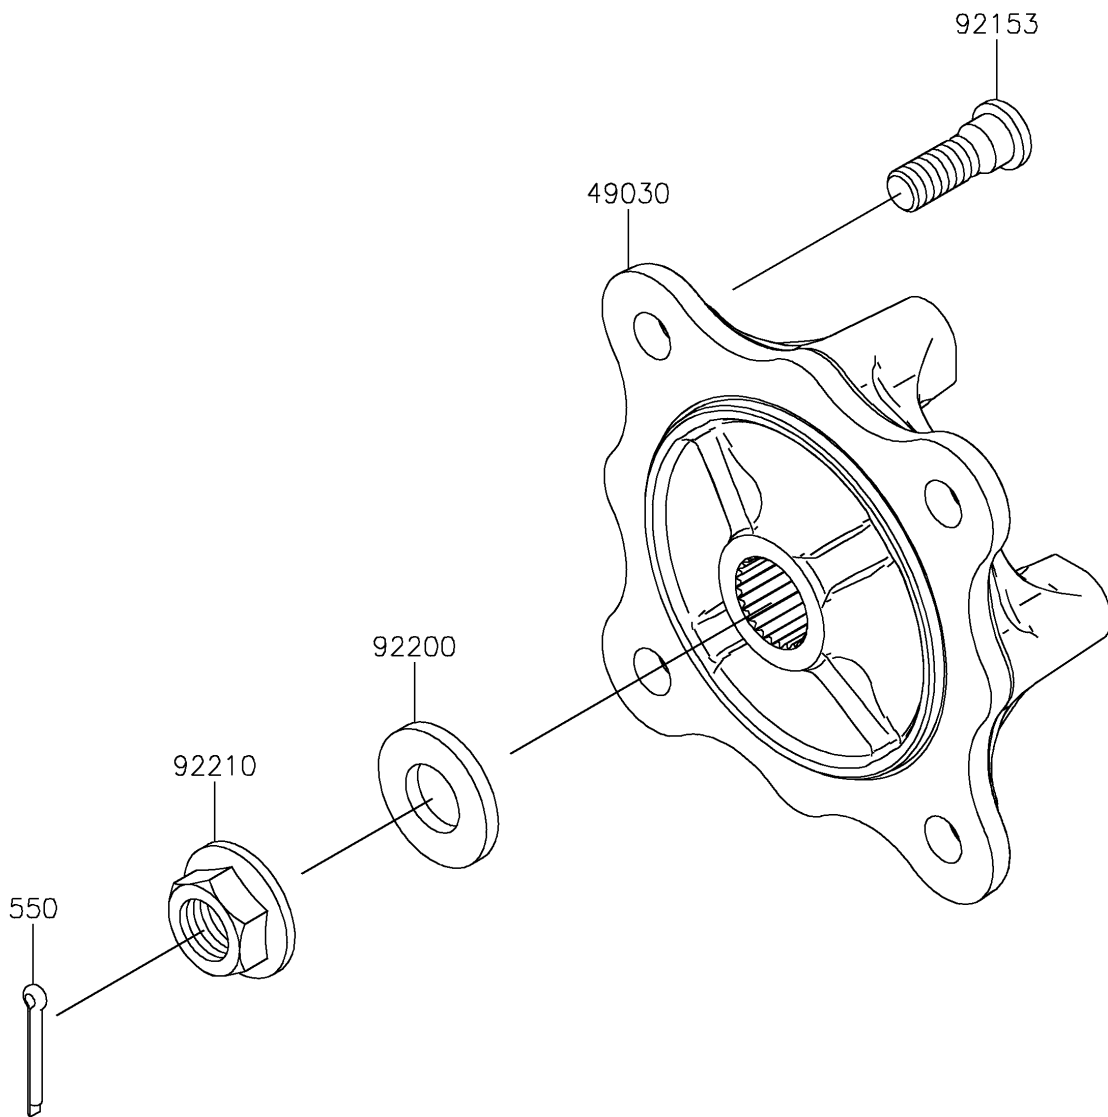

2021 MULE PRO-DXT™ EPS DIESEL PARTS DIAGRAM

Front Hubs/Brakes

F2230

2021 MULE PRO-DXT™ EPS DIESEL PARTS LIST

Front Hubs/Brakes

ITEM NAME	PART NUMBER	QUANTITY
HUB,FR (Ref # 49030)	49030-0048	2
PIN-COTTER,4.0X30 (Ref # 550)	550AA4030	2
BOLT,12MM (Ref # 92153)	92153-1915	8
WASHER,20.3X41X4.5 (Ref # 92200)	92200-0921	2
NUT,FLANGED,20MM (Ref # 92210)	92210-2093	2