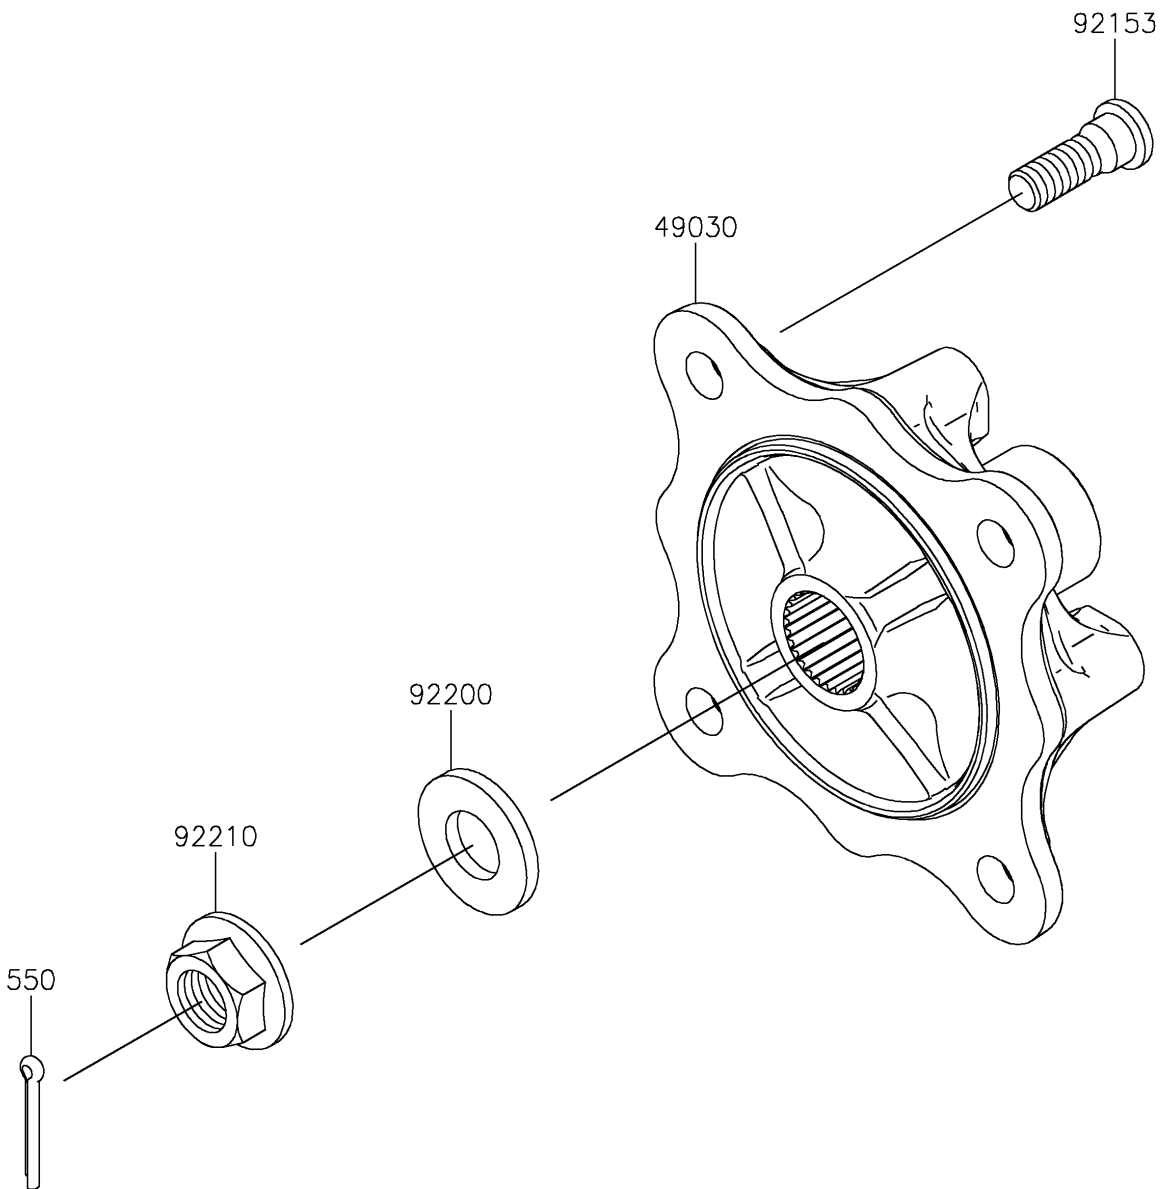

2021 MULE PRO-DXT™ EPS DIESEL PARTS DIAGRAM

Rear Hubs/Brakes

F2240

2021 MULE PRO-DXT™ EPS DIESEL PARTS LIST

Rear Hubs/Brakes

ITEM NAME	PART NUMBER	QUANTITY
HUB,RR (Ref # 49030)	49030-0049	2
PIN-COTTER,4.0X30 (Ref # 550)	550AA4030	2
BOLT,12MM (Ref # 92153)	92153-1915	8
WASHER,20.3X41X4.5 (Ref # 92200)	92200-0921	2
NUT,FLANGED,20MM (Ref # 92210)	92210-2093	2