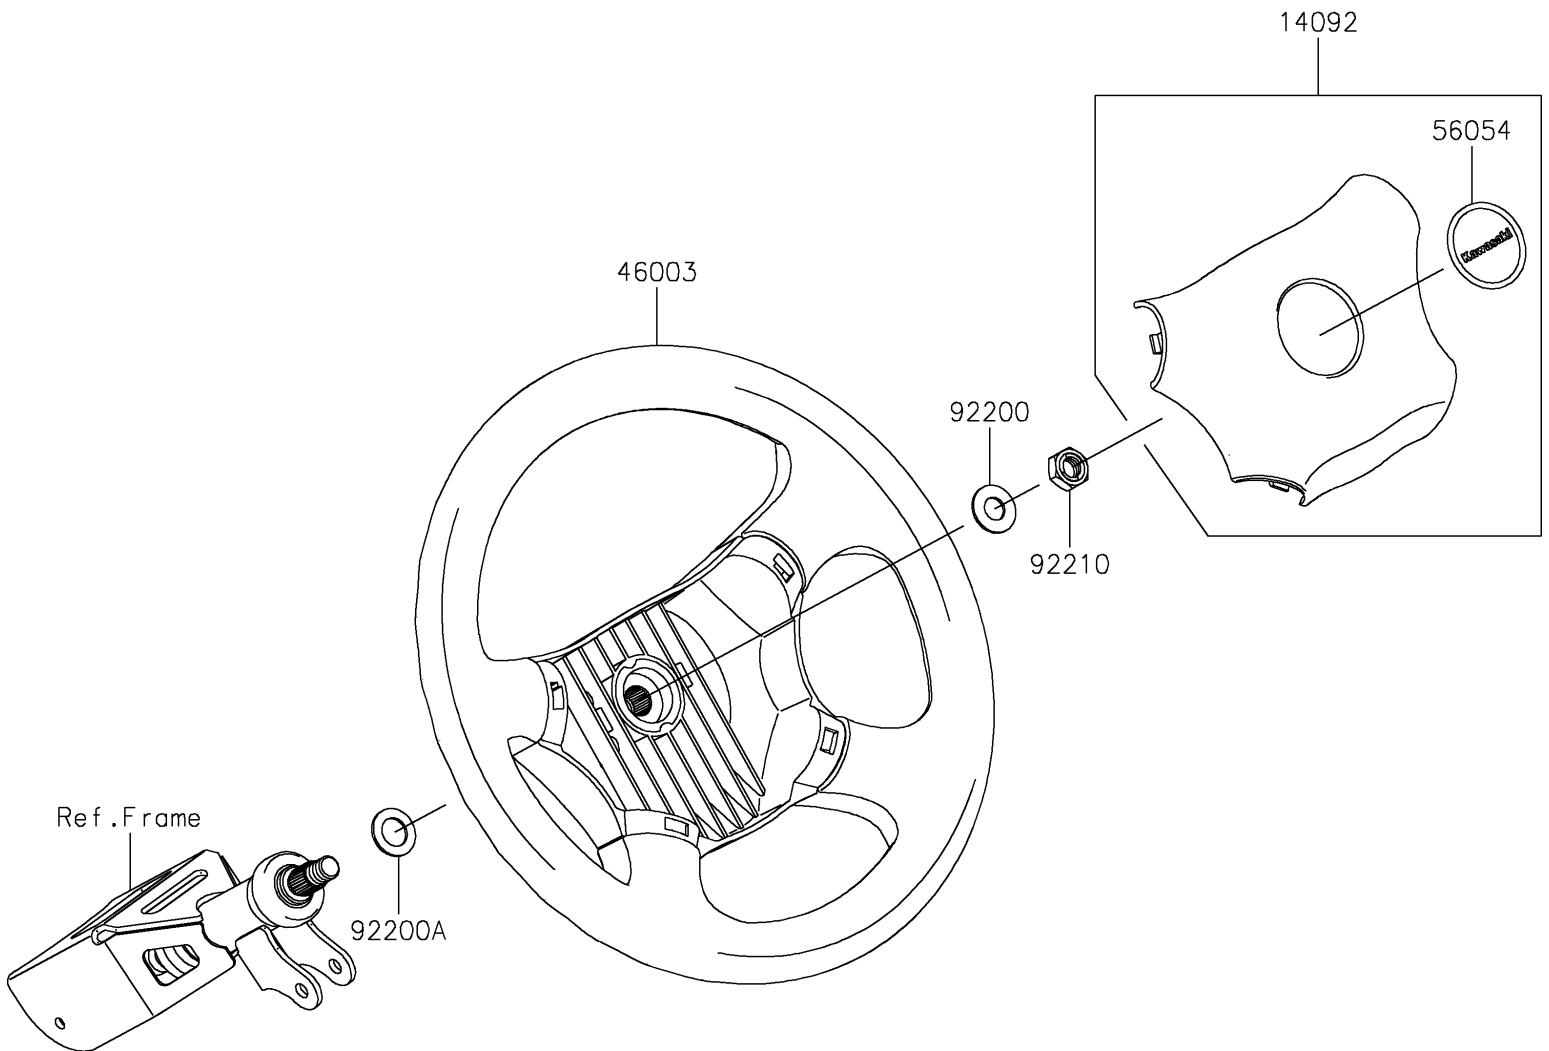

2021 MULE PRO-DXT™ EPS DIESEL PARTS DIAGRAM

Steering Wheel

F2311

2021 MULE PRO-DXT™ EPS DIESEL PARTS LIST

Steering Wheel

ITEM NAME	PART NUMBER	QUANTITY
COVER,HORN SWITCH (Ref # 14092)	14092-1029	1
HANDLE (Ref # 46003)	46003-0595	1
MARK,CENTER LOGO,KAWASAKI (Ref # 56054)	56054-1188	1
WASHER,12.1X25X1.6 (Ref # 92200)	92200-0455	1
WASHER,15X25X1.6 (Ref # 92200A)	92200-0460	1
NUT,LOCK,12MM (Ref # 92210)	92210-1249	1