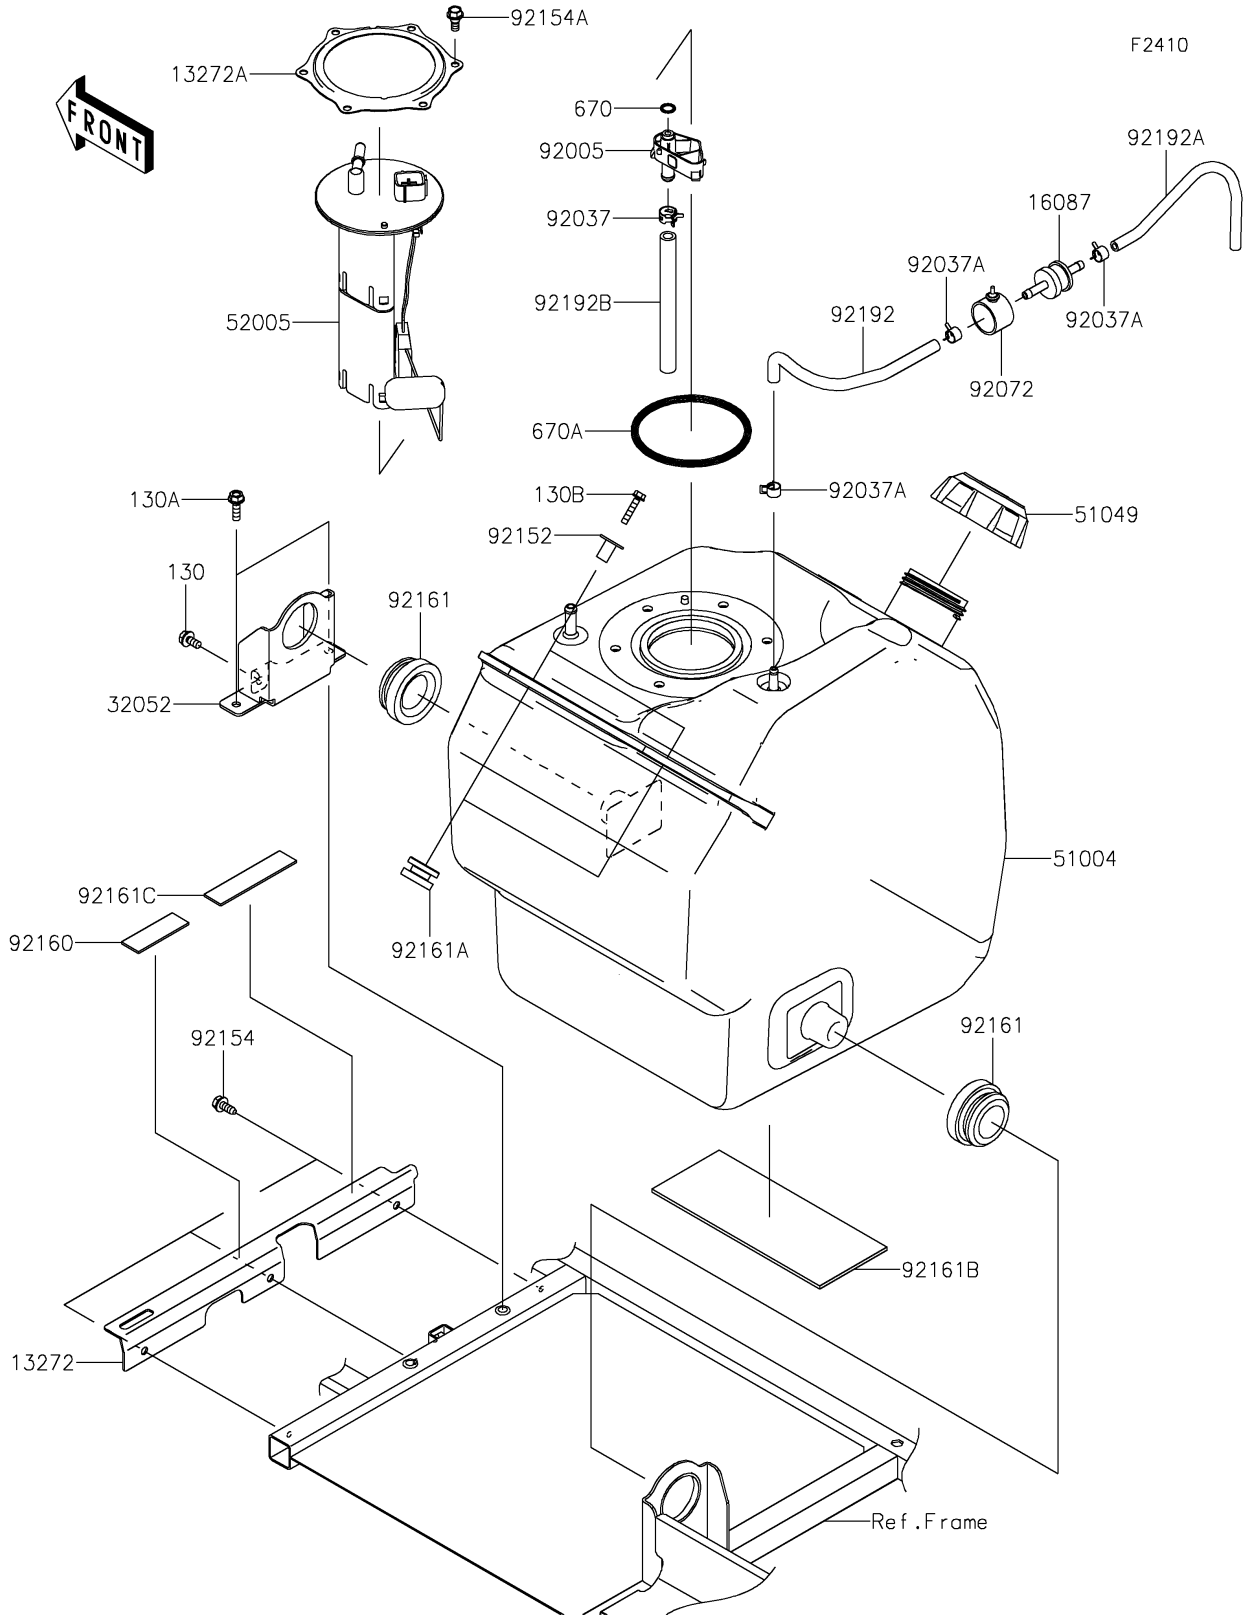

2021 MULE PRO-DXT™ EPS DIESEL PARTS DIAGRAM

Fuel Tank

2021 MULE PRO-DXT™ EPS DIESEL PARTS LIST

Fuel Tank

ITEM NAME	PART NUMBER	QUANTITY
BOLT-FLANGED,6X12 (Ref # 130)	130BA0612	1
BOLT-FLANGED,6X20 (Ref # 130A)	130BA0620	2
BOLT-FLANGED,6X30 (Ref # 130B)	130BA0630	2
PLATE (Ref # 13272)	13272-2206	1
PLATE (Ref # 13272A)	13272-2500	1
VALVE-CHECK (Ref # 16087)	16087-0008	1
BRACKET-TANK (Ref # 32052)	32052-0751	1
TANK-FUEL (Ref # 51004)	51004-0019	1
CAP-TANK,FUEL (Ref # 51049)	51049-0718	1
GAUGE,FUEL (Ref # 52005)	52005-0753	1
O RING,9MM (Ref # 670)	670E1509	1
O RING (Ref # 670A)	670E5090	1
FITTING (Ref # 92005)	92005-0813	1
CLAMP,HOSE CLIP (Ref # 92037)	92037-1181	1
CLAMP,TUBE (Ref # 92037A)	92037-1461	3
BAND (Ref # 92072)	92072-0850	1
COLLAR,6.8X10X18.1 (Ref # 92152)	92152-1867	2
BOLT,6X15.6 (Ref # 92154)	92154-1250	3
BOLT,FUEL PUMP (Ref # 92154A)	92154-1326	6
DAMPER (Ref # 92160)	92160-1075	1
DAMPER,30X56X25 (Ref # 92161)	92161-1613	2
DAMPER,10X28X17 (Ref # 92161A)	92161-1614	2
DAMPER,80X200X3.175 (Ref # 92161B)	92161-1645	1
DAMPER (Ref # 92161C)	92161-1876	1
TUBE,BREATHER (Ref # 92192)	92192-0773	1
TUBE,BREATHER,5X9X220 (Ref # 92192A)	92192-1199	1
TUBE,FUEL,8X13X137 (Ref # 92192B)	92192-1474	1