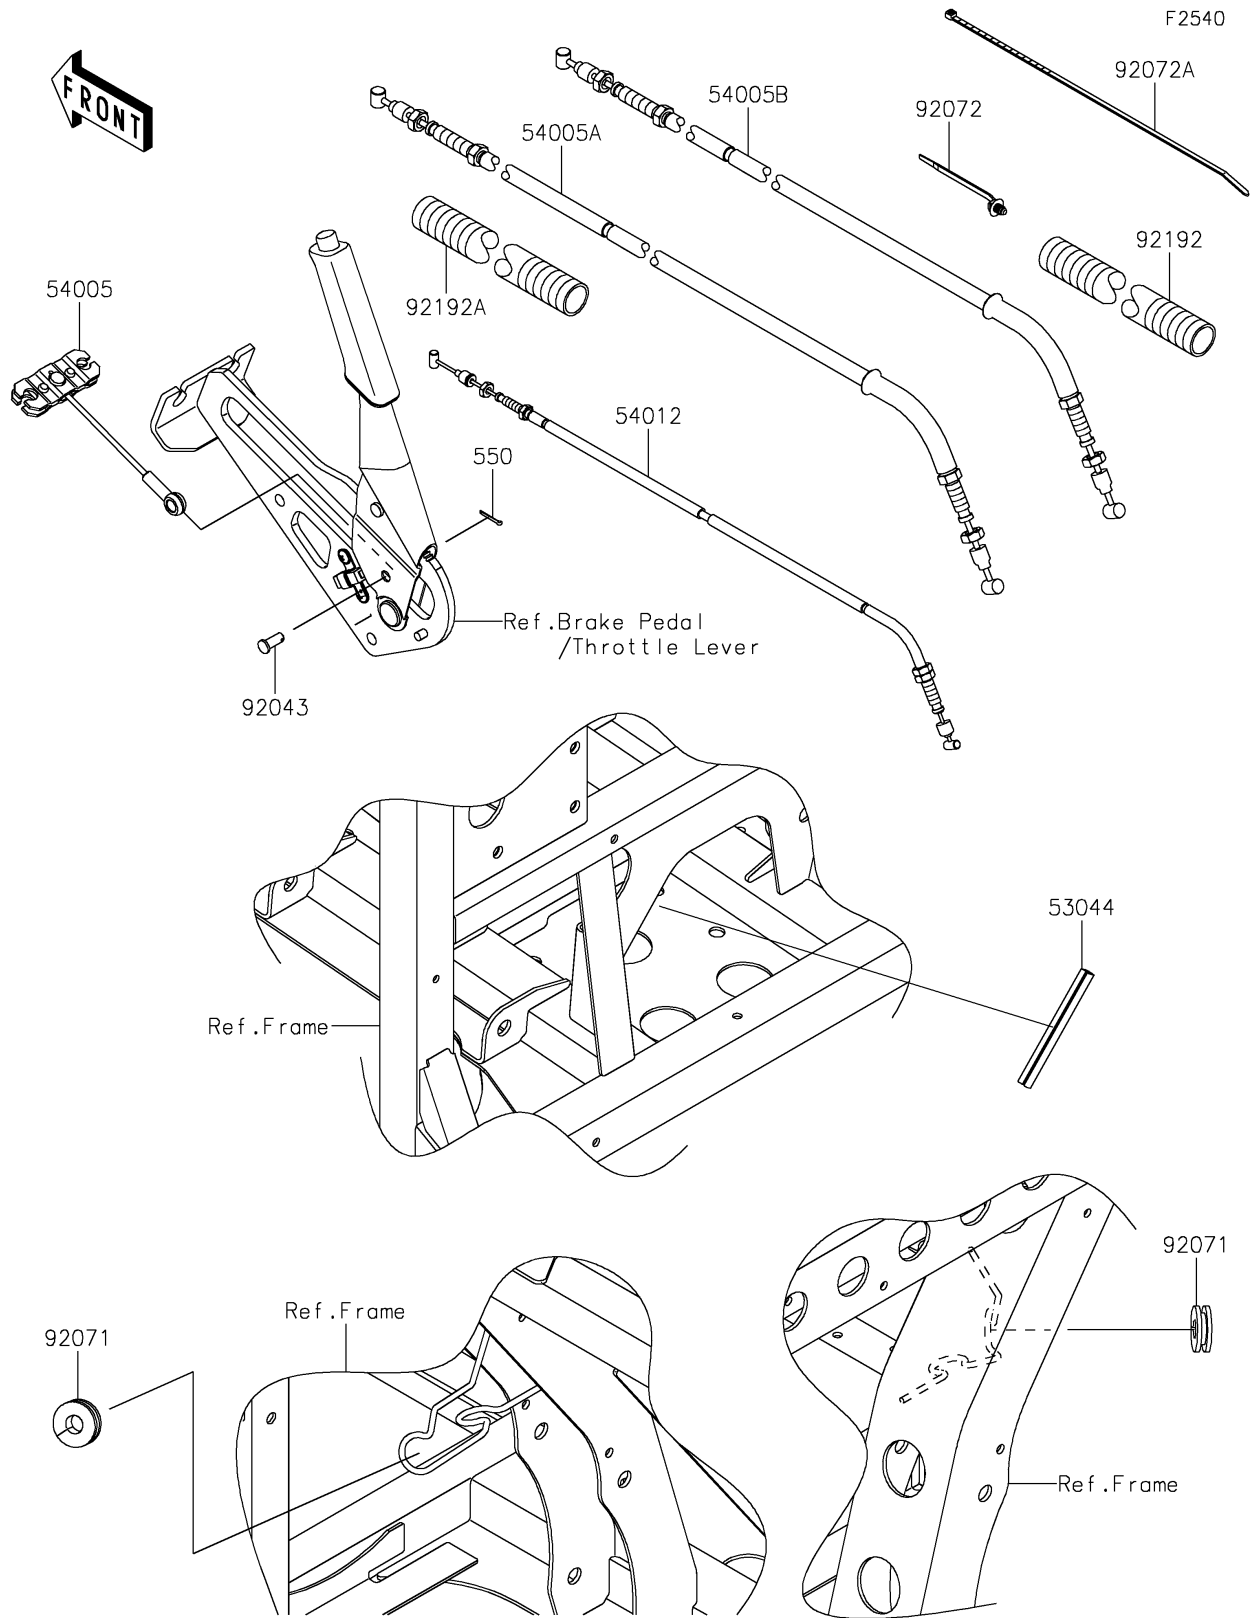

2021 MULE PRO-DXT™ EPS DIESEL PARTS DIAGRAM

Cables

2021 MULE PRO-DXT™ EPS DIESEL PARTS LIST

Cables

ITEM NAME	PART NUMBER	QUANTITY
TRIM,L=111 (Ref # 53044)	53044-7502	1
CABLE-BRAKE,PARKING,FR (Ref # 54005)	54005-0035	1
CABLE-BRAKE,PARKING,LH (Ref # 54005A)	54005-0039	1
CABLE-BRAKE,PARKING,RH (Ref # 54005B)	54005-0040	1
CABLE-THROTTLE (Ref # 54012)	54012-0633	1
PIN-COTTER,2.5X18 (Ref # 550)	550AA2518	1
PIN (Ref # 92043)	92043-1039	1
GROMMET (Ref # 92071)	92071-0029	2
BAND,OS170-FT7(BLACK) (Ref # 92072)	92072-1414	9
BAND,L=292.1 (Ref # 92072A)	92072-3509	7
TUBE,CONVOLUTED,25.1X30X260 (Ref # 92192)	92192-1363	1
TUBE,CONVOLUTED,25.1X30X210 (Ref # 92192A)	92192-1391	1