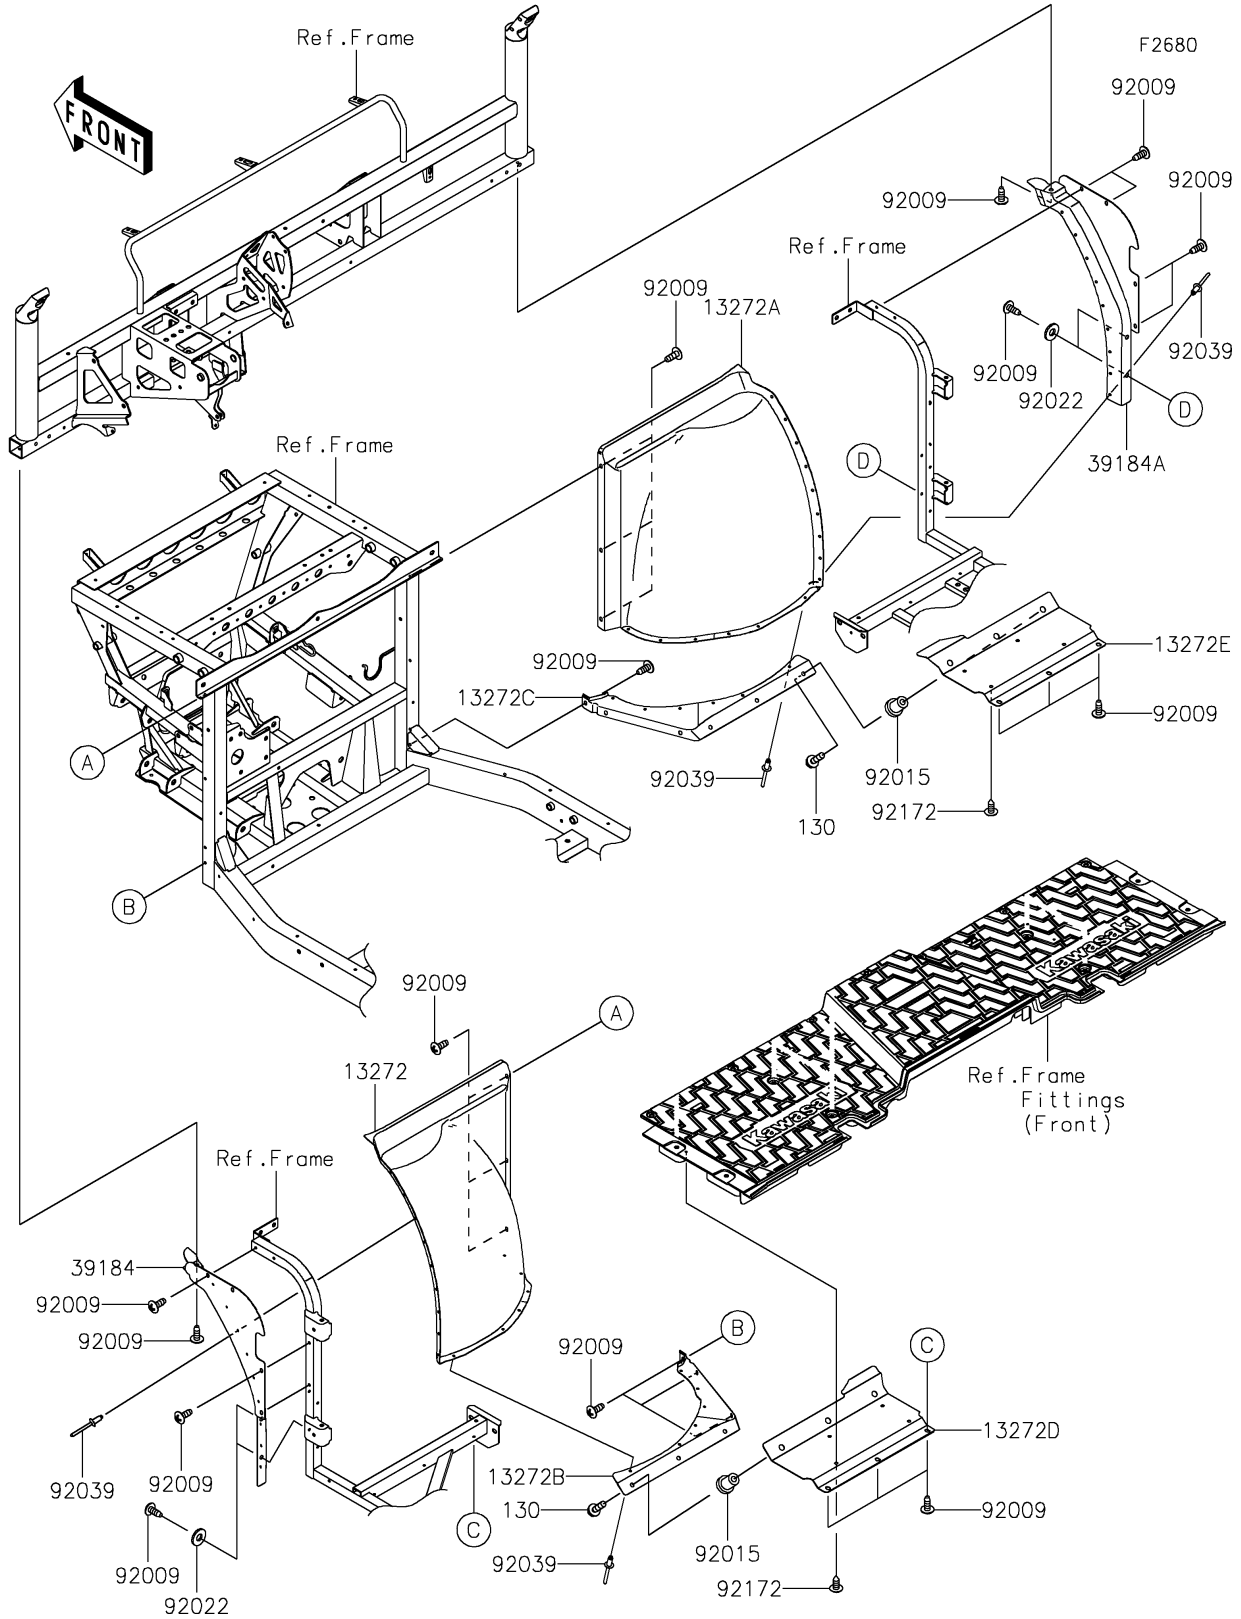

2021 MULE PRO-DXT™ EPS DIESEL PARTS DIAGRAM

Guard(s)

2021 MULE PRO-DXT™ EPS DIESEL PARTS LIST

Guard(s)

ITEM NAME	PART NUMBER	QUANTITY
BOLT-FLANGED,6X20 (Ref # 130)	130BA0620	6
PLATE (Ref # 13272)	13272-2323	1
PLATE (Ref # 13272A)	13272-2324	1
PLATE (Ref # 13272B)	13272-2327	1
PLATE (Ref # 13272C)	13272-2328	1
PLATE,UNDER GUARD,LH (Ref # 13272D)	13272-2330	1
PLATE,UNDER GUARD,RH (Ref # 13272E)	13272-2331	1
BRACKET-ASSY,SIDE,LH (Ref # 39184)	39184-0718	1
BRACKET-ASSY,SIDE,RH (Ref # 39184A)	39184-0719	1
SCREW,TAPPING,6X16 (Ref # 92009)	92009-1166	32
NUT,RUBBER,6MM (Ref # 92015)	92015-1692	6
WASHER,8.2X19X2 (Ref # 92022)	92022-1533	4
RIVET,4.8X7.6 (Ref # 92039)	92039-0784	30
SCREW,6X16 (Ref # 92172)	92172-0284	8