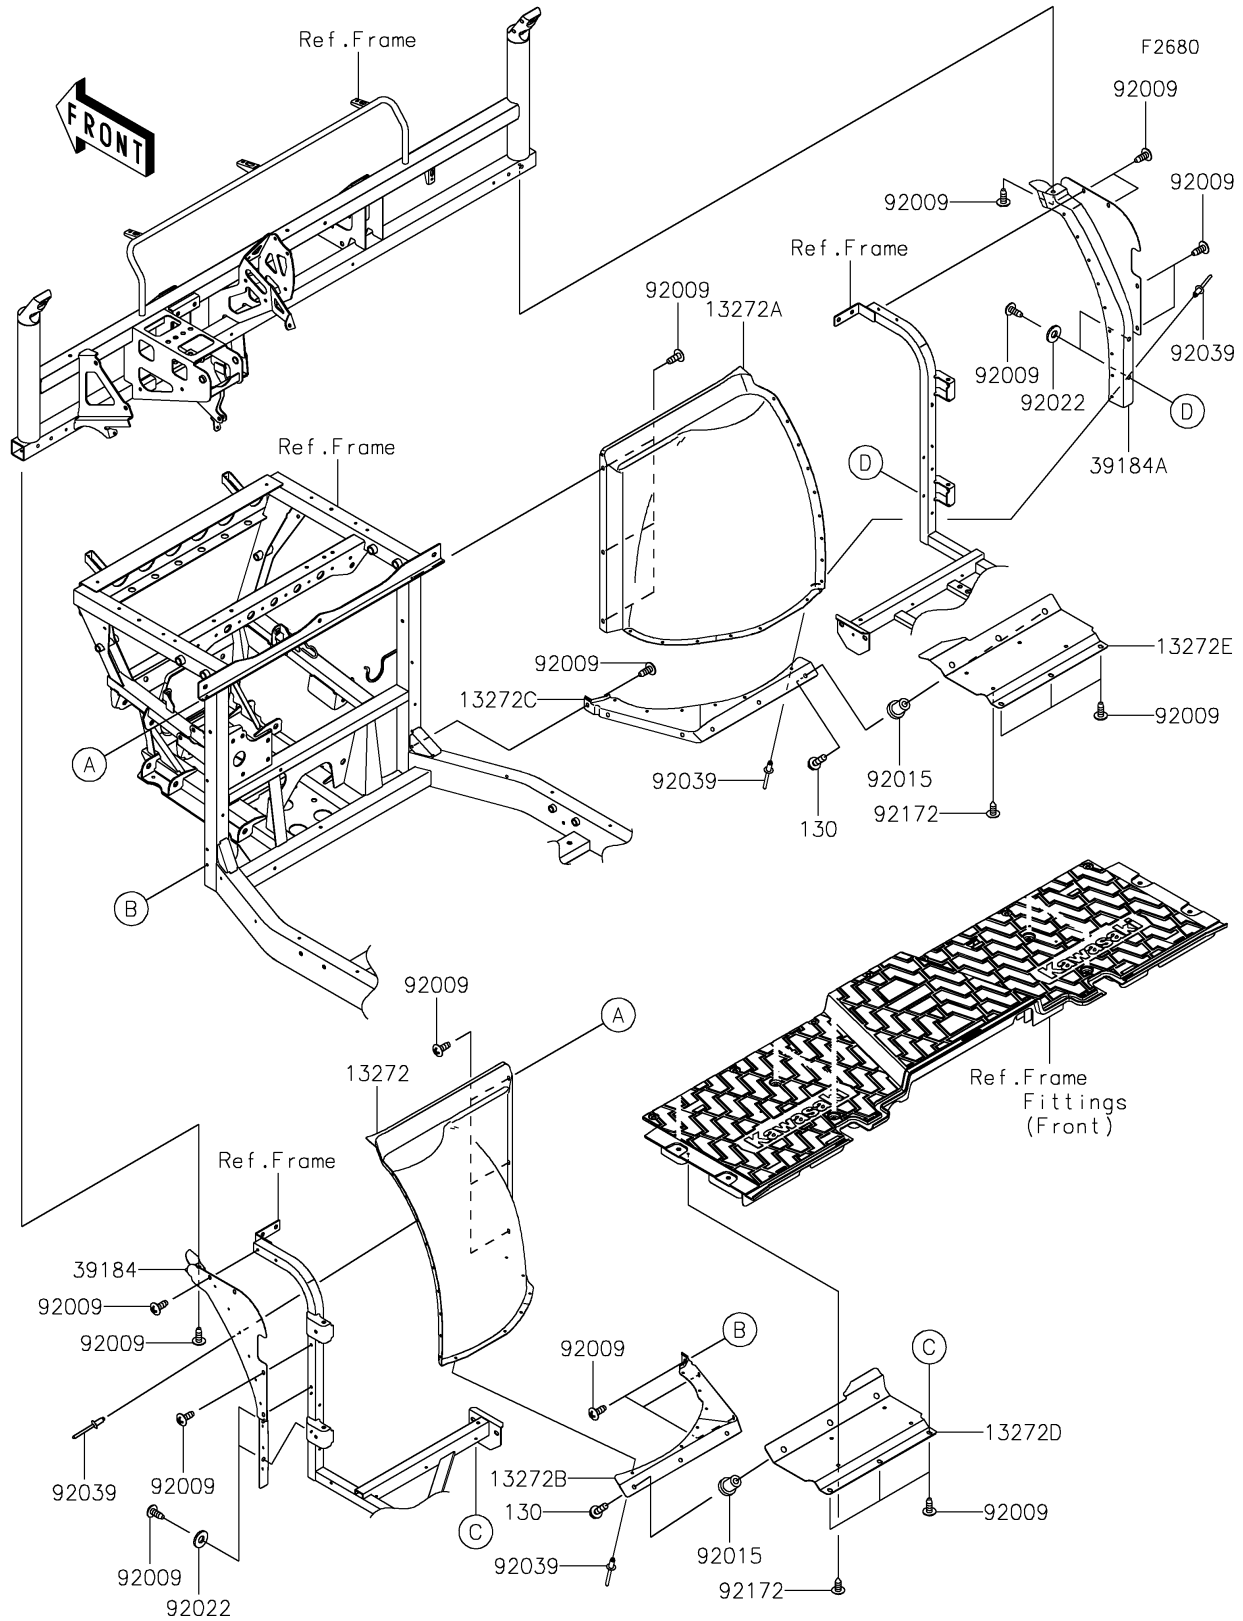

# 2021 MULE PRO-DXT™ EPS DIESEL PARTS DIAGRAM

Guard(s)

## 2021 MULE PRO-DXT™ EPS DIESEL PARTS LIST

Guard(s)

ITEM NAME	PART NUMBER	QUANTITY
BOLT-FLANGED,6X20 (Ref # 130)	130BA0620	6
PLATE (Ref # 13272)	13272-2323	1
PLATE (Ref # 13272A)	13272-2324	1
PLATE (Ref # 13272B)	13272-2327	1
PLATE (Ref # 13272C)	13272-2328	1
PLATE,UNDER GUARD,LH (Ref # 13272D)	13272-2330	1
PLATE,UNDER GUARD,RH (Ref # 13272E)	13272-2331	1
BRACKET-ASSY,SIDE,LH (Ref # 39184)	39184-0718	1
BRACKET-ASSY,SIDE,RH (Ref # 39184A)	39184-0719	1
SCREW,TAPPING,6X16 (Ref # 92009)	92009-1166	32
NUT,RUBBER,6MM (Ref # 92015)	92015-1692	6
WASHER,8.2X19X2 (Ref # 92022)	92022-1533	4
RIVET,4.8X7.6 (Ref # 92039)	92039-0784	30
SCREW,6X16 (Ref # 92172)	92172-0284	8