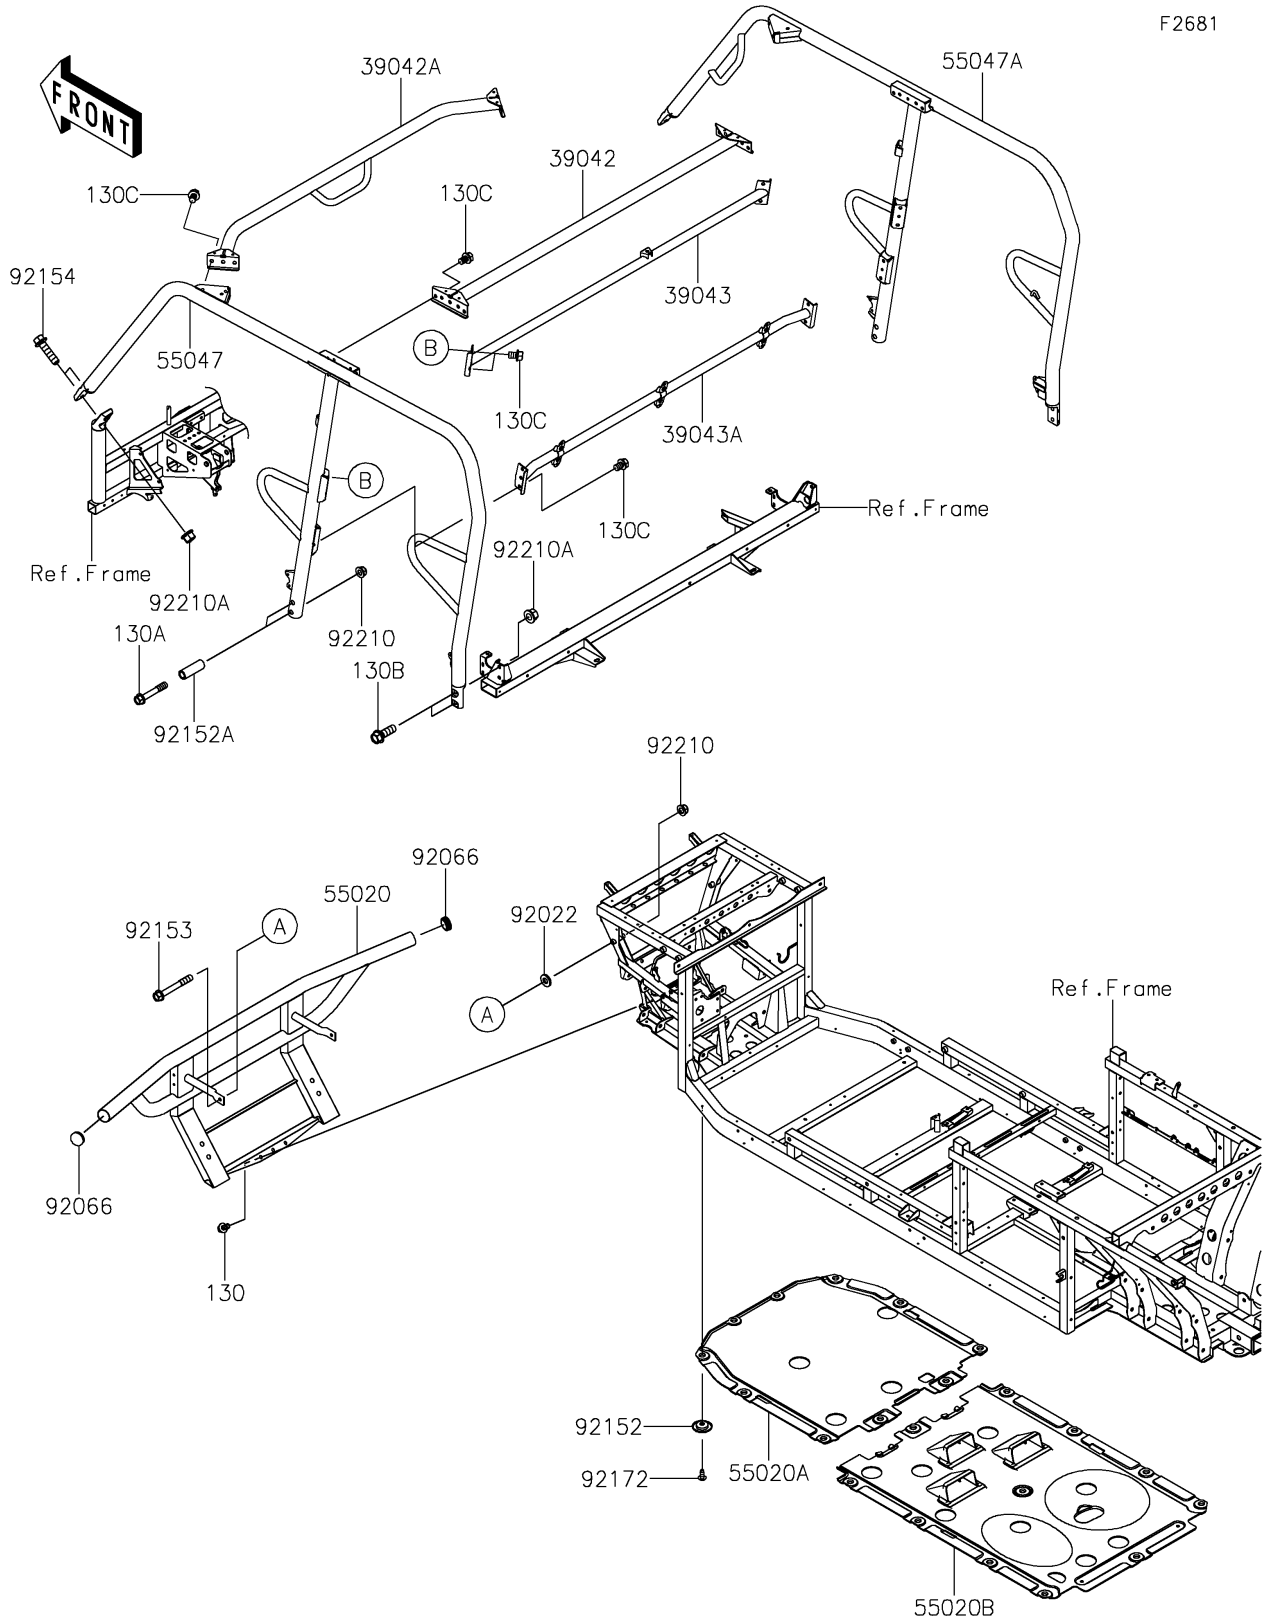

2021 MULE PRO-DXT™ EPS DIESEL PARTS DIAGRAM

Guards/Cab Frame

F2681

2021 MULE PRO-DXT™ EPS DIESEL PARTS LIST

Guards/Cab Frame

ITEM NAME	PART NUMBER	QUANTITY
BOLT-FLANGED,8X16 (Ref # 130)	130BA0816	3
BOLT-FLANGED,10X60 (Ref # 130A)	130BA1060	4
BOLT-FLANGED,12X35 (Ref # 130B)	130BA1235	4
BOLT-FLANGED,10X14 (Ref # 130C)	130CA1014	20
CROSSMEMBER,RR,T.BLACK (Ref # 39042)	39042-0015-388	1
CROSSMEMBER,FR,T.BLACK (Ref # 39042A)	39042-0016-388	1
CROSSMEMBER-COMP,B-P.,UPP,BLK (Ref # 39043)	39043-0016-388	1
CROSSMEMBER-COMP,B-P.,LWR,BLK (Ref # 39043A)	39043-0017-388	1
GUARD,FR PIPE,T.BLACK (Ref # 55020)	55020-0933-388	1
GUARD,SKID PLATE (Ref # 55020A)	55020-0934	1
GUARD,SKID PLATE (Ref # 55020B)	55020-0935	1
BAR-COMP,LH,T.BLACK (Ref # 55047)	55047-0361-388	1
BAR-COMP,RH,T.BLACK (Ref # 55047A)	55047-0362-388	1
WASHER,10X22X3 (Ref # 92022)	92022-1365	2
PLUG (Ref # 92066)	92066-0769	2
COLLAR (Ref # 92152)	92152-0784	21
COLLAR,10.5X16X47 (Ref # 92152A)	92152-1800	4
BOLT,FLANGED,10X75 (Ref # 92153)	92153-1384	2
BOLT,FLANGED,12X45 (Ref # 92154)	92154-1420	4
SCREW,TAPPING,6X16 (Ref # 92172)	92172-0739	21
NUT,LOCK,FLANGED,10MM (Ref # 92210)	92210-0276	6
NUT,12MM (Ref # 92210A)	92210-0603	8