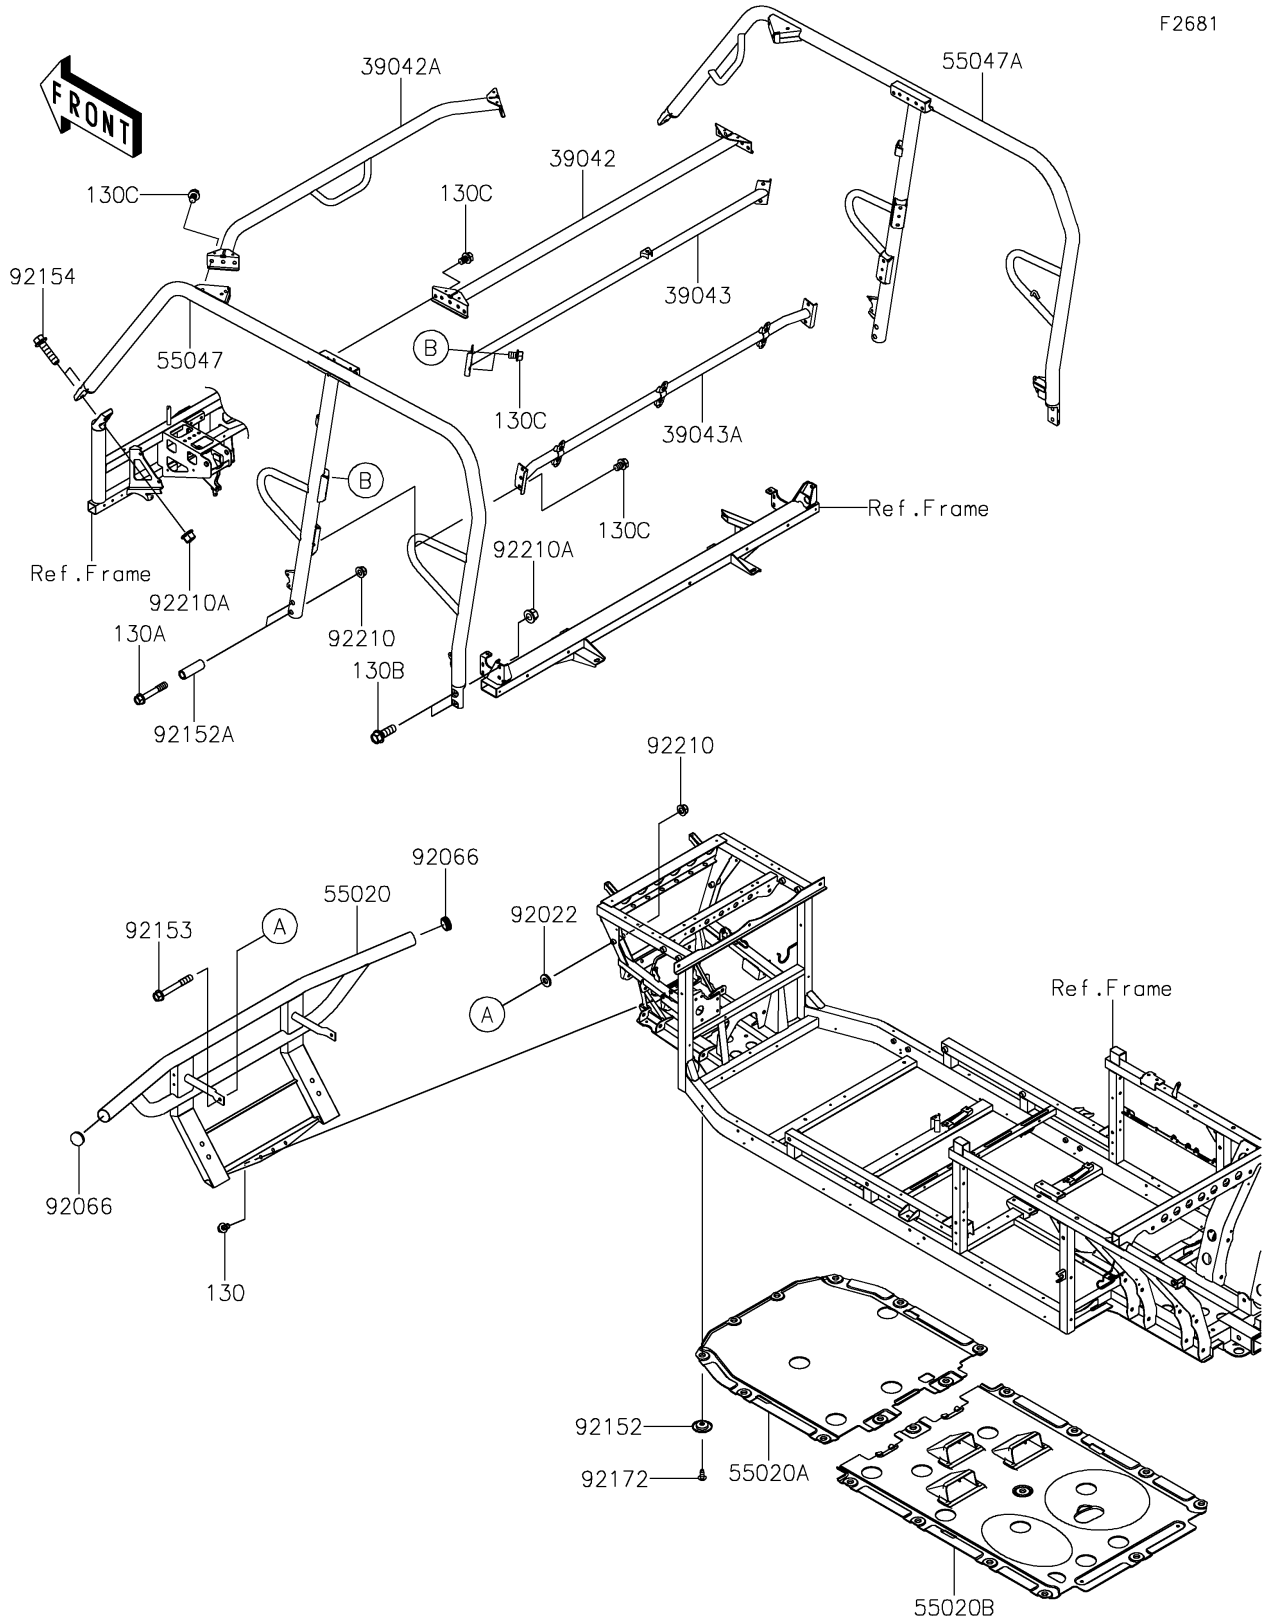

# 2021 MULE PRO-DXT™ EPS DIESEL PARTS DIAGRAM

Guards/Cab Frame

F2681

## 2021 MULE PRO-DXT™ EPS DIESEL PARTS LIST

### Guards/Cab Frame

ITEM NAME	PART NUMBER	QUANTITY
BOLT-FLANGED,8X16 (Ref # 130)	130BA0816	3
BOLT-FLANGED,10X60 (Ref # 130A)	130BA1060	4
BOLT-FLANGED,12X35 (Ref # 130B)	130BA1235	4
BOLT-FLANGED,10X14 (Ref # 130C)	130CA1014	20
CROSSMEMBER,RR,T.BLACK (Ref # 39042)	39042-0015-388	1
CROSSMEMBER,FR,T.BLACK (Ref # 39042A)	39042-0016-388	1
CROSSMEMBER-COMP,B-P.,UPP,BLK (Ref # 39043)	39043-0016-388	1
CROSSMEMBER-COMP,B-P.,LWR,BLK (Ref # 39043A)	39043-0017-388	1
GUARD,FR PIPE,T.BLACK (Ref # 55020)	55020-0933-388	1
GUARD,SKID PLATE (Ref # 55020A)	55020-0934	1
GUARD,SKID PLATE (Ref # 55020B)	55020-0935	1
BAR-COMP,LH,T.BLACK (Ref # 55047)	55047-0361-388	1
BAR-COMP,RH,T.BLACK (Ref # 55047A)	55047-0362-388	1
WASHER,10X22X3 (Ref # 92022)	92022-1365	2
PLUG (Ref # 92066)	92066-0769	2
COLLAR (Ref # 92152)	92152-0784	21
COLLAR,10.5X16X47 (Ref # 92152A)	92152-1800	4
BOLT,FLANGED,10X75 (Ref # 92153)	92153-1384	2
BOLT,FLANGED,12X45 (Ref # 92154)	92154-1420	4
SCREW,TAPPING,6X16 (Ref # 92172)	92172-0739	21
NUT,LOCK,FLANGED,10MM (Ref # 92210)	92210-0276	6
NUT,12MM (Ref # 92210A)	92210-0603	8