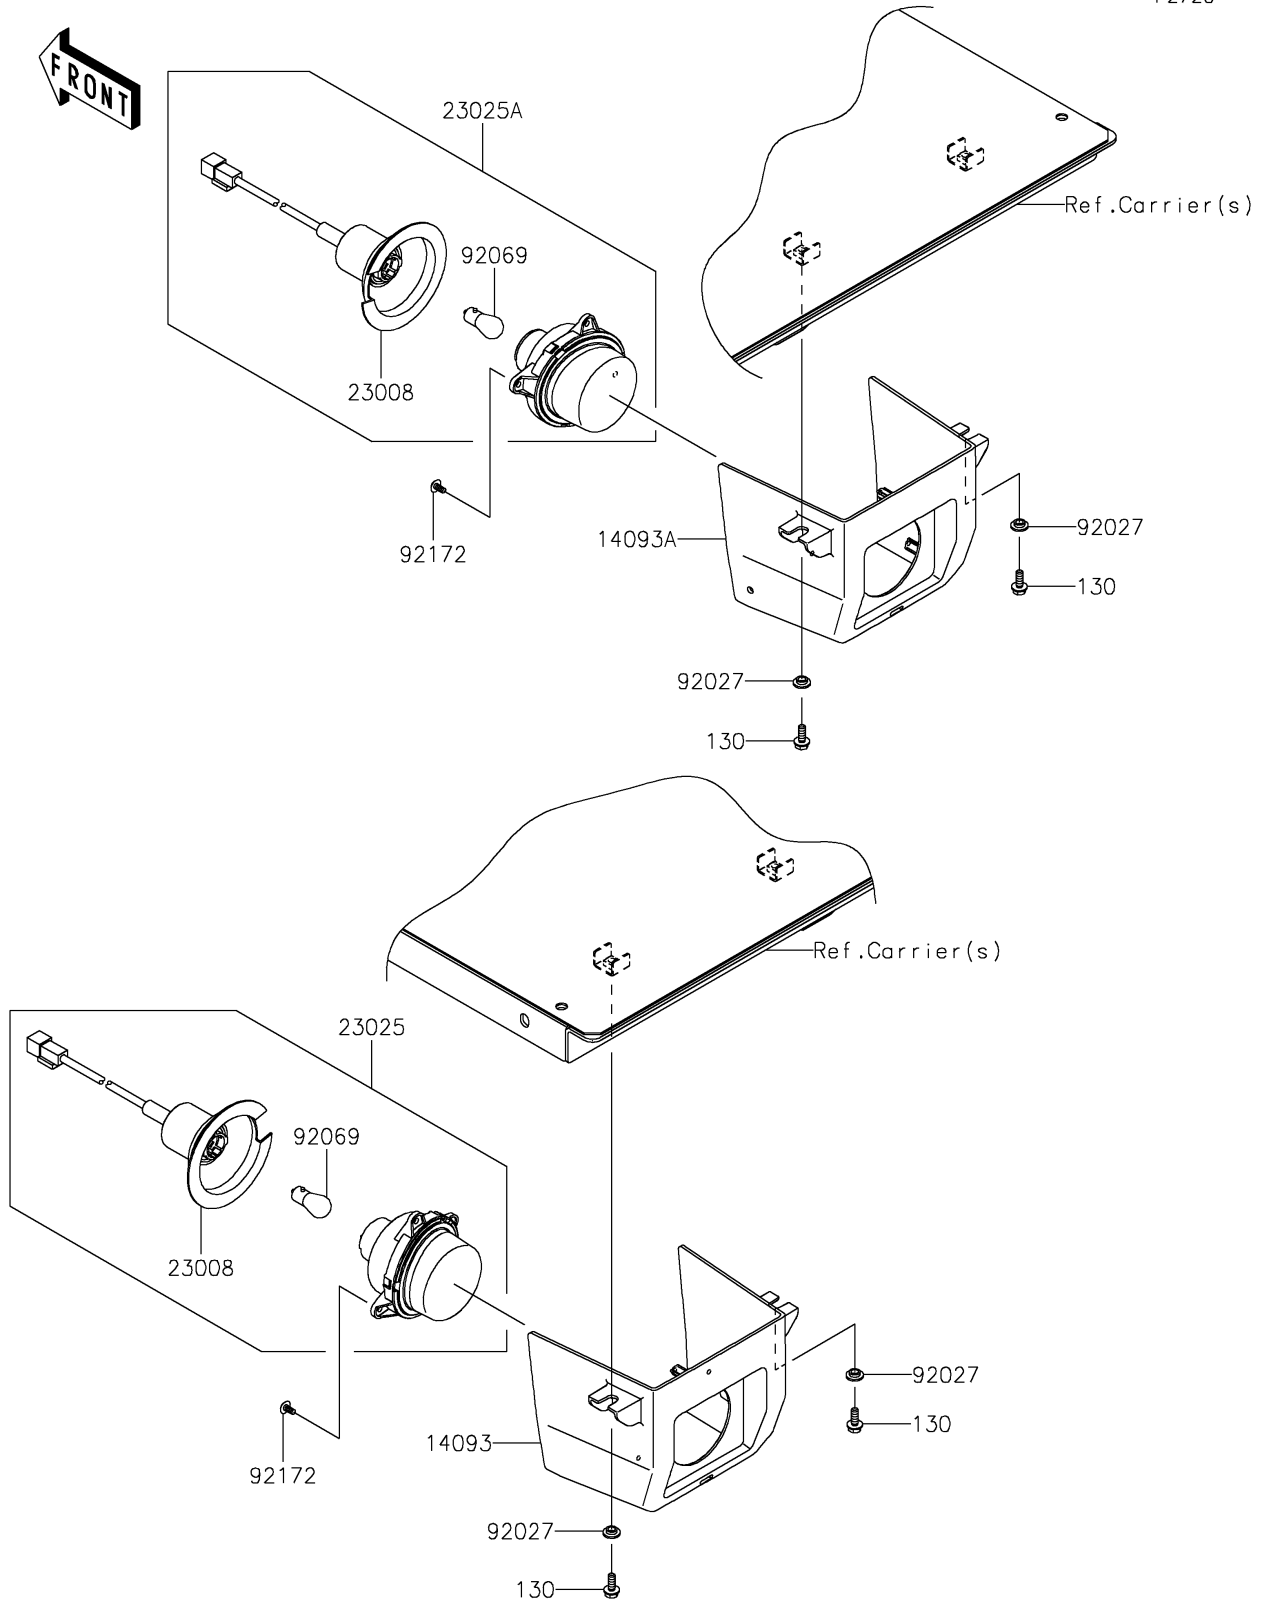

2021 MULE PRO-DXT™ EPS DIESEL PARTS DIAGRAM

Taillight(s)

F2720

2021 MULE PRO-DXT™ EPS DIESEL PARTS LIST

Taillight(s)

ITEM NAME	PART NUMBER	QUANTITY
BOLT-FLANGED,6X16 (Ref # 130)	130CA0616	4
COVER,TAIL LAMP,LH (Ref # 14093)	14093-0580	1
COVER,TAIL LAMP,RH (Ref # 14093A)	14093-0581	1
SOCKET-ASSY (Ref # 23008)	23008-0162	2
LAMP-TAIL,LH (Ref # 23025)	23025-0334	1
LAMP-TAIL,RH (Ref # 23025A)	23025-0341	1
COLLAR,L=4.6 (Ref # 92027)	92027-1168	4
BULB,12V 21/5W (Ref # 92069)	92069-0072	2
SCREW,TAPPING,5X10 (Ref # 92172)	92172-0262	6