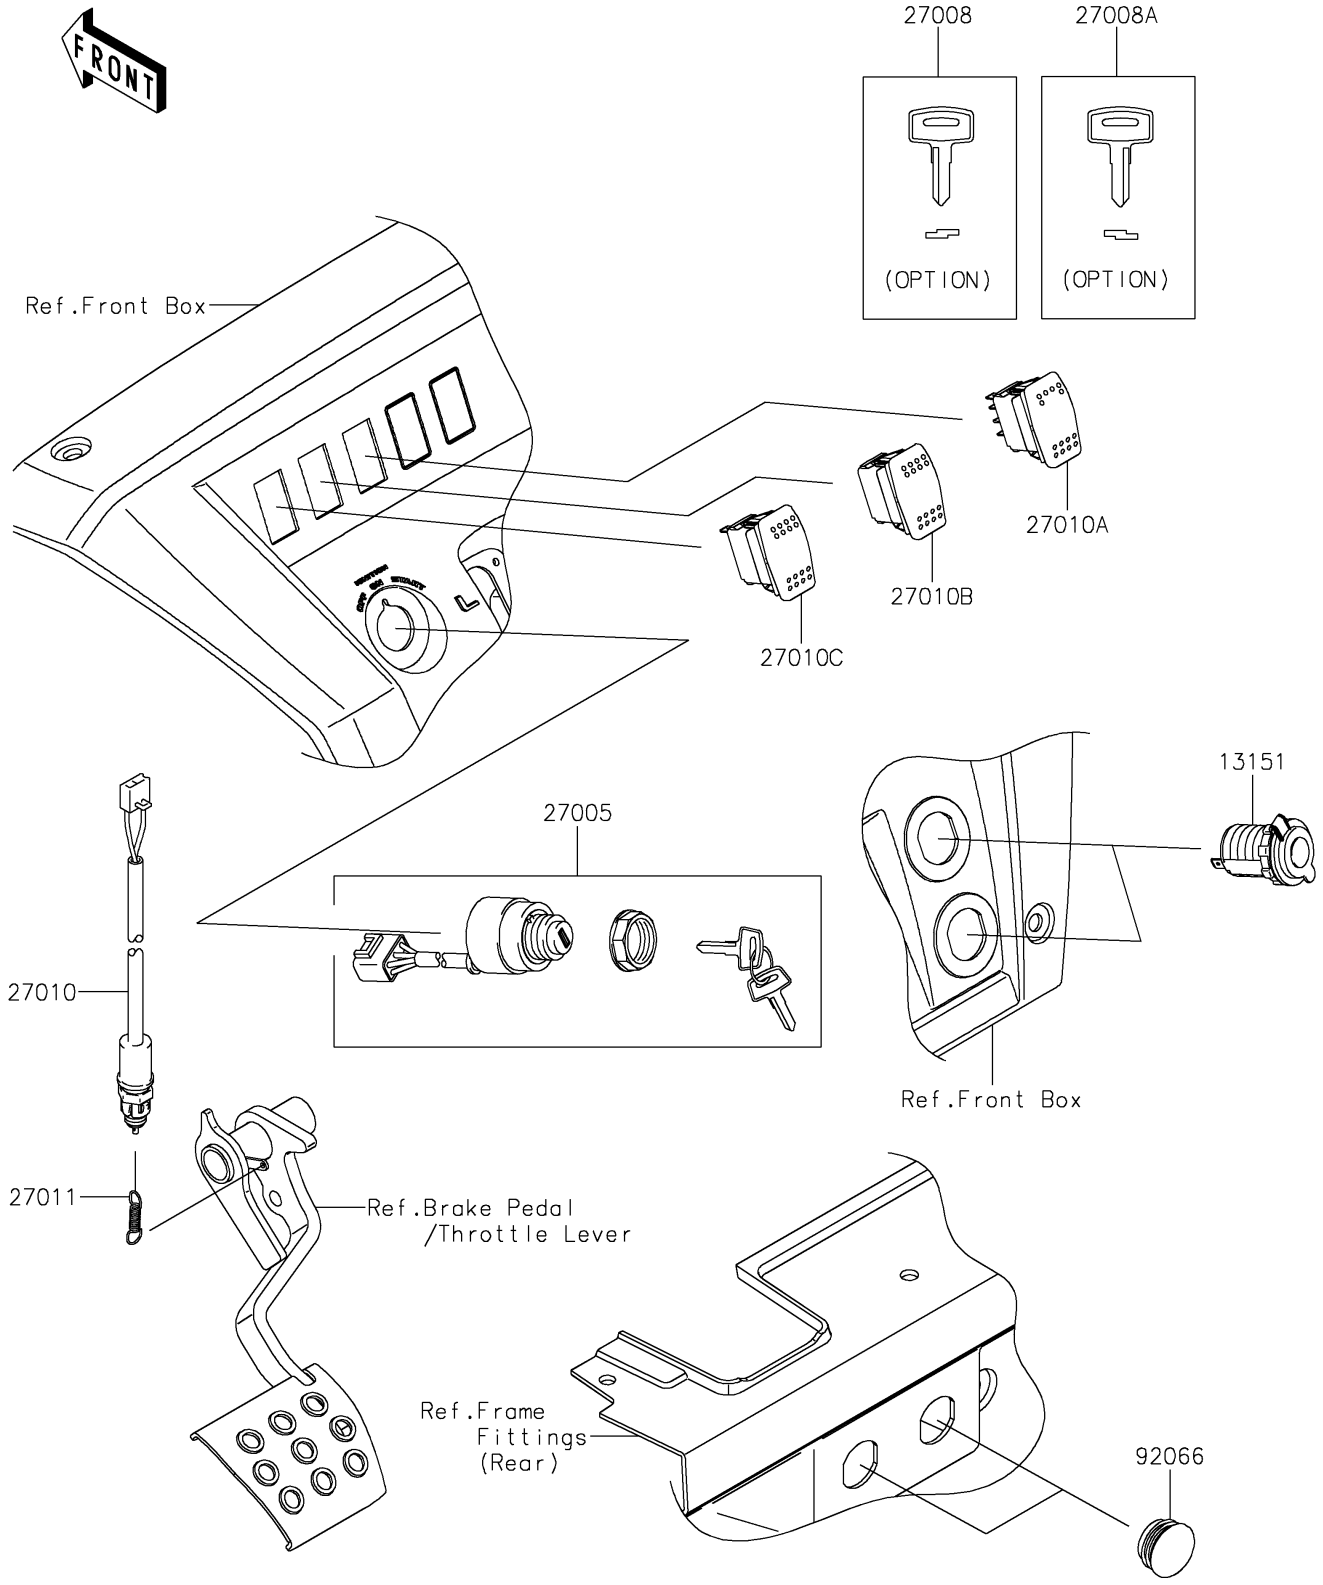

# 2021 MULE PRO-DXT™ EPS DIESEL PARTS DIAGRAM

## 2021 MULE PRO-DXT™ EPS DIESEL PARTS LIST

### Ignition Switch

ITEM NAME	PART NUMBER	QUANTITY
SWITCH-COMP,OUTLET,12V (Ref # 13151)	13151-0556	2
SWITCH-ASSY-IGNITION (Ref # 27005)	27005-0643	1
KEY-LOCK,BLANK (Ref # 27008)	27008-1153	1
KEY-LOCK,BLANK (Ref # 27008A)	27008-1157	1
SWITCH,BRAKE (Ref # 27010)	27010-0724	1
SWITCH,HEAD LAMP (Ref # 27010A)	27010-0750	1
SWITCH,2WD/4WD (Ref # 27010B)	27010-0751	1
SWITCH,DIFF LOCK (Ref # 27010C)	27010-0810	1
SPRING,BRAKE LAMP SWITCH (Ref # 27011)	27011-006	1
PLUG,D.C. SOCKET (Ref # 92066)	92066-0794	2