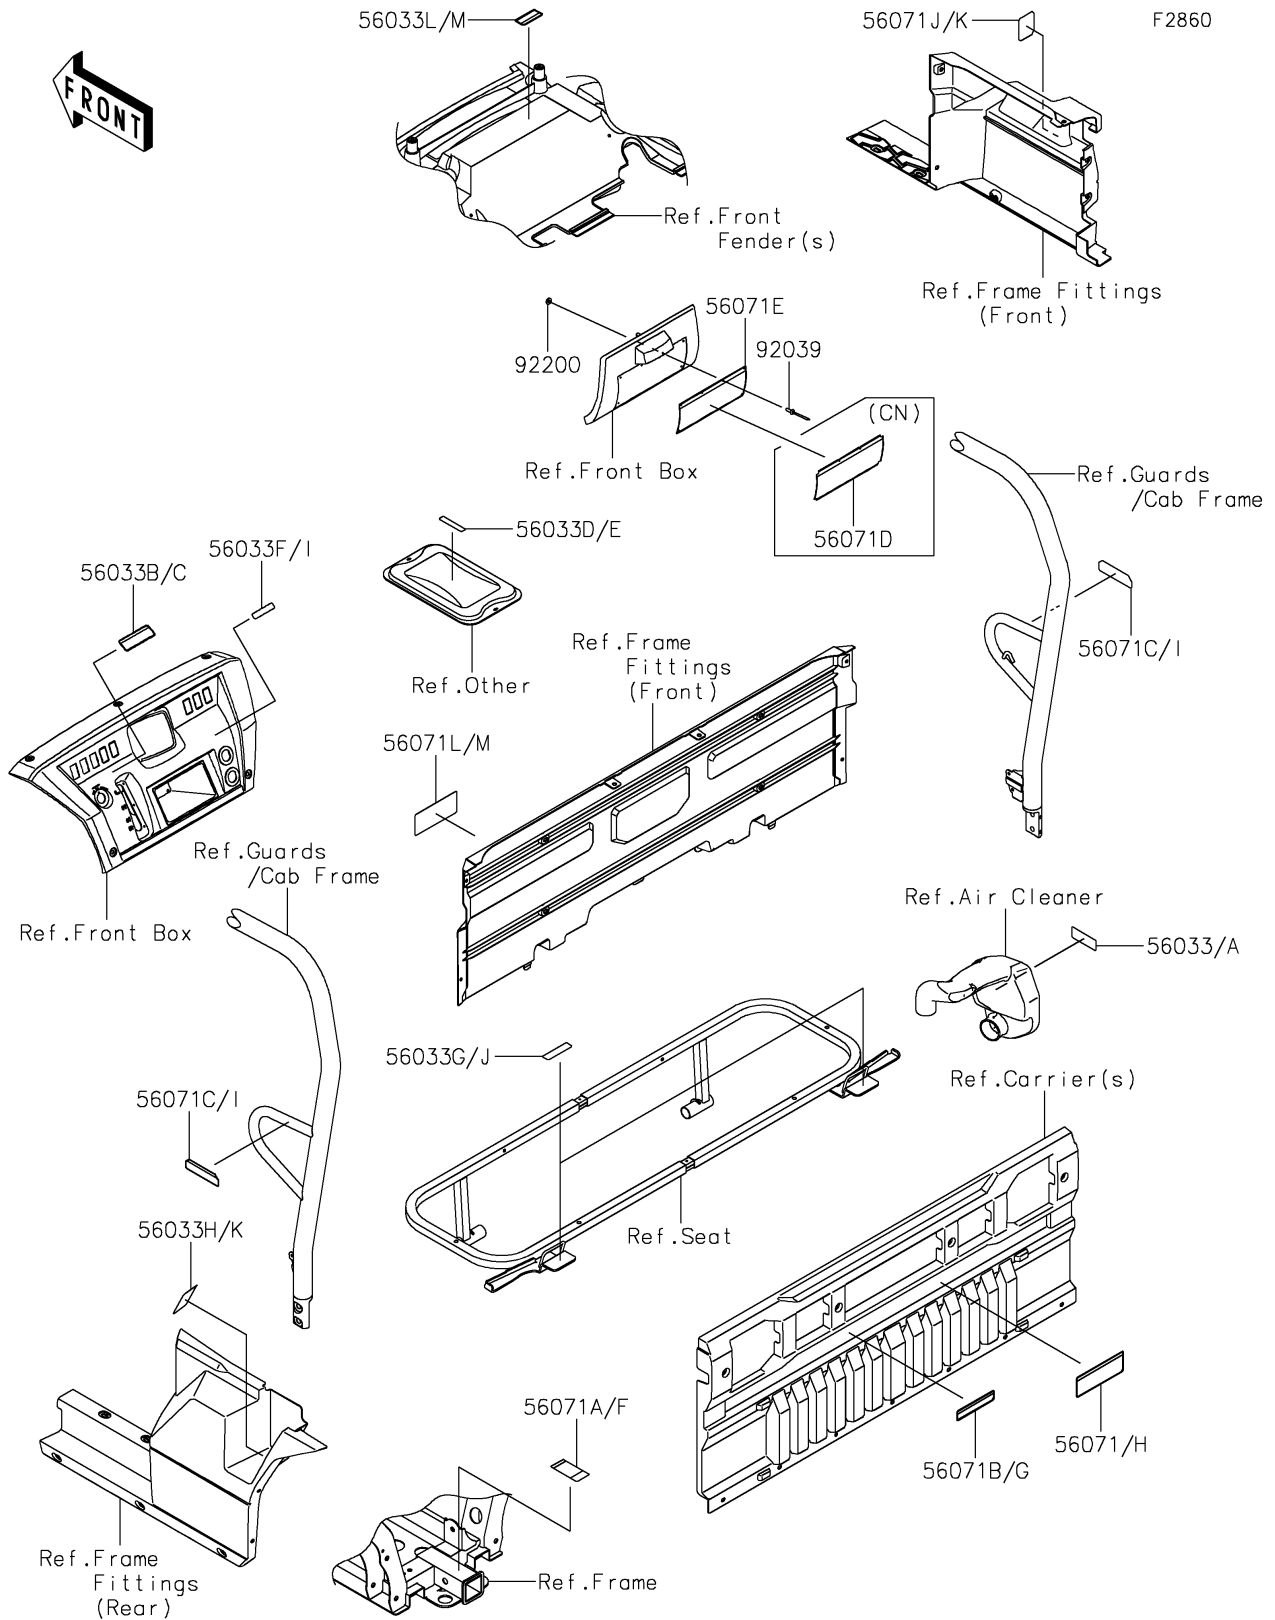

2021 MULE PRO-DXT™ EPS DIESEL PARTS DIAGRAM

Labels

2021 MULE PRO-DXT™ EPS DIESEL PARTS LIST

Labels

ITEM NAME	PART NUMBER	QUANTITY
LABEL-MANUAL,AIR CLEANER (Ref # 56033)	56033-0724	1
LABEL-MANUAL,AIR CLEANER (Ref # 56033A)	56033-0731	1
LABEL-MANUAL,SHIFT NOTICE (Ref # 56033B)	56033-0822	1
LABEL-MANUAL,SHIFT NOTICE (Ref # 56033C)	56033-0826	1
LABEL-MANUAL,STORAGE MAX LOAD (Ref # 56033D)	56033-0966	1
LABEL-MANUAL,STORAGE MAX LOAD (Ref # 56033E)	56033-0967	1
LABEL-MANUAL,DC OUTLET (Ref # 56033F)	56033-0993	1
LABEL-MANUAL,REAR SEAT (Ref # 56033G)	56033-0995	2
LABEL-MANUAL,DRIVE BELT (Ref # 56033H)	56033-0996	1
LABEL-MANUAL,DC OUTLET (Ref # 56033I)	56033-0997	1
LABEL-MANUAL,REAR SEAT (Ref # 56033J)	56033-0999	2
LABEL-MANUAL,DRIVE BELT (Ref # 56033K)	56033-1000	1
LABEL-MANUAL,FRONT HOOD (Ref # 56033L)	56033-1379	1
LABEL-MANUAL,FRONT HOOD (Ref # 56033M)	56033-1380	1
LABEL-WARNING,CARGO CAPA. (Ref # 56071)	56071-0699	1
LABEL-WARNING,TRAILER HITCH (Ref # 56071A)	56071-0701	1
LABEL-WARNING,SCREEN OPERATION (Ref # 56071B)	56071-0702	1
LABEL-WARNING,BED OPERATION (Ref # 56071C)	56071-0703	2
LABEL-WARNING,GENERAL (Ref # 56071D)	56071-0706	1
LABEL-WARNING,GENERAL (Ref # 56071E)	56071-0709	1
LABEL-WARNING,TRAILER HITCH (Ref # 56071F)	56071-0711	1
LABEL-WARNING,SCREEN OPERATION (Ref # 56071G)	56071-0712	1
LABEL-WARNING,CARGO CAPA. (Ref # 56071H)	56071-0713	1
LABEL-WARNING,BED OPERATION (Ref # 56071I)	56071-0717	2
LABEL-WARNING,DIESEL (Ref # 56071J)	56071-0746	1
LABEL-WARNING,DIESEL (Ref # 56071K)	56071-0747	1
LABEL-WARNING,TIRE&LOAD (Ref # 56071L)	56071-0755	1
LABEL-WARNING,TIRE&LOAD (Ref # 56071M)	56071-0756	1
RIVET,3.2X8 (Ref # 92039)	92039-3763	6

2021 MULE PRO-DXT™ EPS DIESEL PARTS LIST

Labels

ITEM NAME	PART NUMBER	QUANTITY
WASHER,3.5X8X1 (Ref # 92200)	92200-1251	6