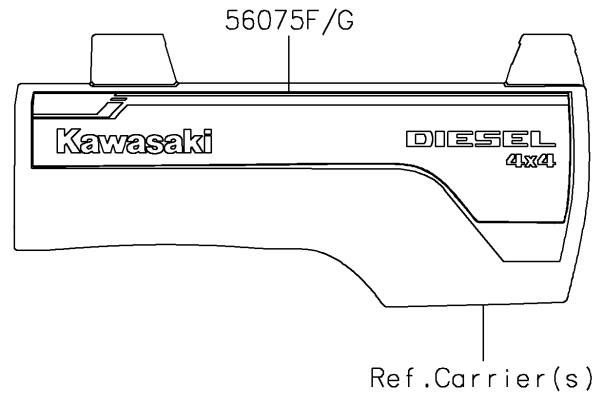

# 2021 MULE PRO-DXT™ EPS DIESEL PARTS DIAGRAM

Decals

F2861

### Decals

ITEM NAME	PART NUMBER	QUANTITY
MARK,FR FENDER,MULE PRO-DXT (Ref # 56054)	56054-1960	2
PATTERN,FR FENDER,LH,EPS (Ref # 56075)	56075-0624	1
PATTERN,FR FENDER,RH,EPS (Ref # 56075A)	56075-0625	1
PATTERN,SIDE GUARD,LH,FR (Ref # 56075B)	56075-0626	1
PATTERN,SIDE GUARD,RH,FR (Ref # 56075C)	56075-0627	1
PATTERN,SIDE GUARD,LH,RR (Ref # 56075D)	56075-0628	1
PATTERN,SIDE GUARD,RH,RR (Ref # 56075E)	56075-0629	1
PATTERN,CARRIER COVER,LH (Ref # 56075F)	56075-1375	1
PATTERN,CARRIER COVER,RH (Ref # 56075G)	56075-1376	1