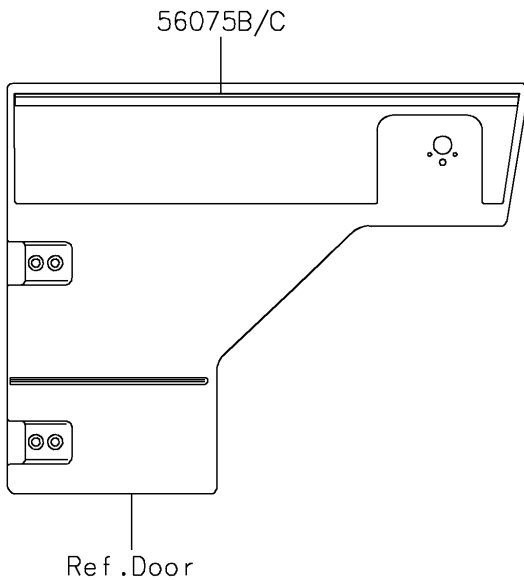

2021 MULE PRO-DXT™ EPS DIESEL PARTS DIAGRAM

Decals

F2861

2021 MULE PRO-DXT™ EPS DIESEL PARTS LIST

Decals

ITEM NAME	PART NUMBER	QUANTITY
MARK,FR FENDER,MULE PRO-DXT (Ref # 56054)	56054-1960	2
PATTERN,FR FENDER,LH,EPS (Ref # 56075)	56075-0624	1
PATTERN,FR FENDER,RH,EPS (Ref # 56075A)	56075-0625	1
PATTERN,SIDE GUARD,LH,FR (Ref # 56075B)	56075-0626	1
PATTERN,SIDE GUARD,RH,FR (Ref # 56075C)	56075-0627	1
PATTERN,SIDE GUARD,LH,RR (Ref # 56075D)	56075-0628	1
PATTERN,SIDE GUARD,RH,RR (Ref # 56075E)	56075-0629	1
PATTERN,CARRIER COVER,LH (Ref # 56075F)	56075-1375	1
PATTERN,CARRIER COVER,RH (Ref # 56075G)	56075-1376	1