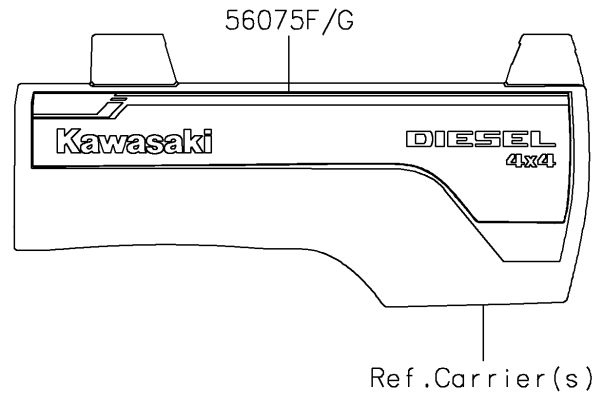

2021 MULE PRO-DXT™ EPS DIESEL PARTS DIAGRAM

Decals

F2861

2021 MULE PRO-DXT™ EPS DIESEL PARTS LIST

Decals

ITEM NAME	PART NUMBER	QUANTITY
MARK,FR FENDER,MULE PRO-DXT (Ref # 56054)	56054-1960	2
PATTERN,FR FENDER,LH,EPS (Ref # 56075)	56075-0624	1
PATTERN,FR FENDER,RH,EPS (Ref # 56075A)	56075-0625	1
PATTERN,SIDE GUARD,LH,FR (Ref # 56075B)	56075-0626	1
PATTERN,SIDE GUARD,RH,FR (Ref # 56075C)	56075-0627	1
PATTERN,SIDE GUARD,LH,RR (Ref # 56075D)	56075-0628	1
PATTERN,SIDE GUARD,RH,RR (Ref # 56075E)	56075-0629	1
PATTERN,CARRIER COVER,LH (Ref # 56075F)	56075-1375	1
PATTERN,CARRIER COVER,RH (Ref # 56075G)	56075-1376	1