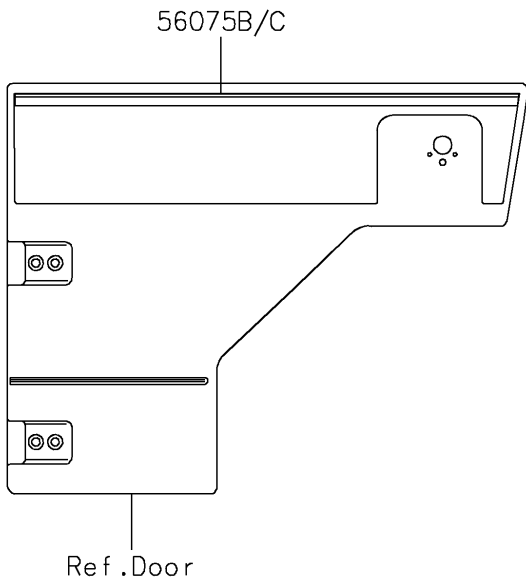

# 2021 MULE PRO-DXT™ EPS DIESEL PARTS DIAGRAM

Decals

F2861

### Decals

ITEM NAME	PART NUMBER	QUANTITY
MARK,FR FENDER,MULE PRO-DXT (Ref # 56054)	56054-1960	2
PATTERN,FR FENDER,LH,EPS (Ref # 56075)	56075-0624	1
PATTERN,FR FENDER,RH,EPS (Ref # 56075A)	56075-0625	1
PATTERN,SIDE GUARD,LH,FR (Ref # 56075B)	56075-0626	1
PATTERN,SIDE GUARD,RH,FR (Ref # 56075C)	56075-0627	1
PATTERN,SIDE GUARD,LH,RR (Ref # 56075D)	56075-0628	1
PATTERN,SIDE GUARD,RH,RR (Ref # 56075E)	56075-0629	1
PATTERN,CARRIER COVER,LH (Ref # 56075F)	56075-1375	1
PATTERN,CARRIER COVER,RH (Ref # 56075G)	56075-1376	1