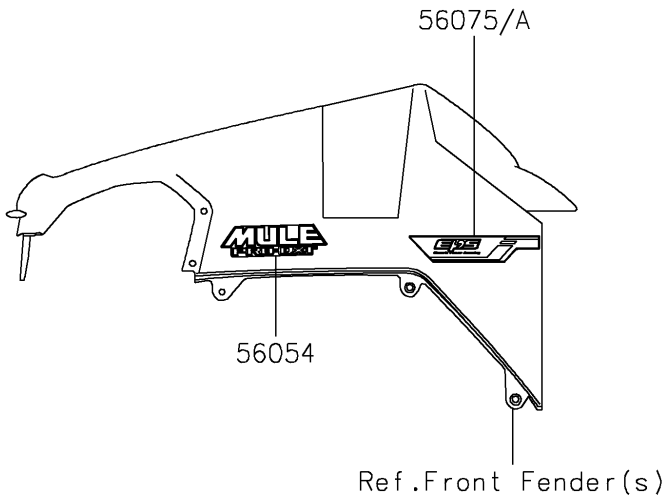

2021 MULE PRO-DXT™ EPS DIESEL PARTS DIAGRAM

Decals

F2861

2021 MULE PRO-DXT™ EPS DIESEL PARTS LIST

Decals

ITEM NAME	PART NUMBER	QUANTITY
MARK,FR FENDER,MULE PRO-DXT (Ref # 56054)	56054-1960	2
PATTERN,FR FENDER,LH,EPS (Ref # 56075)	56075-0624	1
PATTERN,FR FENDER,RH,EPS (Ref # 56075A)	56075-0625	1
PATTERN,SIDE GUARD,LH,FR (Ref # 56075B)	56075-0626	1
PATTERN,SIDE GUARD,RH,FR (Ref # 56075C)	56075-0627	1
PATTERN,SIDE GUARD,LH,RR (Ref # 56075D)	56075-0628	1
PATTERN,SIDE GUARD,RH,RR (Ref # 56075E)	56075-0629	1
PATTERN,CARRIER COVER,LH (Ref # 56075F)	56075-1375	1
PATTERN,CARRIER COVER,RH (Ref # 56075G)	56075-1376	1