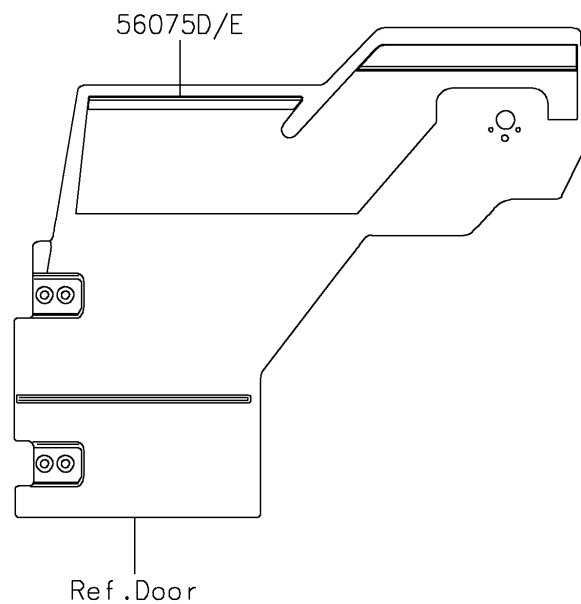

2021 MULE PRO-DXT™ EPS DIESEL PARTS DIAGRAM

Decals

F2861

2021 MULE PRO-DXT™ EPS DIESEL PARTS LIST

Decals

ITEM NAME	PART NUMBER	QUANTITY
MARK,FR FENDER,MULE PRO-DXT (Ref # 56054)	56054-1960	2
PATTERN,FR FENDER,LH,EPS (Ref # 56075)	56075-0624	1
PATTERN,FR FENDER,RH,EPS (Ref # 56075A)	56075-0625	1
PATTERN,SIDE GUARD,LH,FR (Ref # 56075B)	56075-0626	1
PATTERN,SIDE GUARD,RH,FR (Ref # 56075C)	56075-0627	1
PATTERN,SIDE GUARD,LH,RR (Ref # 56075D)	56075-0628	1
PATTERN,SIDE GUARD,RH,RR (Ref # 56075E)	56075-0629	1
PATTERN,CARRIER COVER,LH (Ref # 56075F)	56075-1375	1
PATTERN,CARRIER COVER,RH (Ref # 56075G)	56075-1376	1