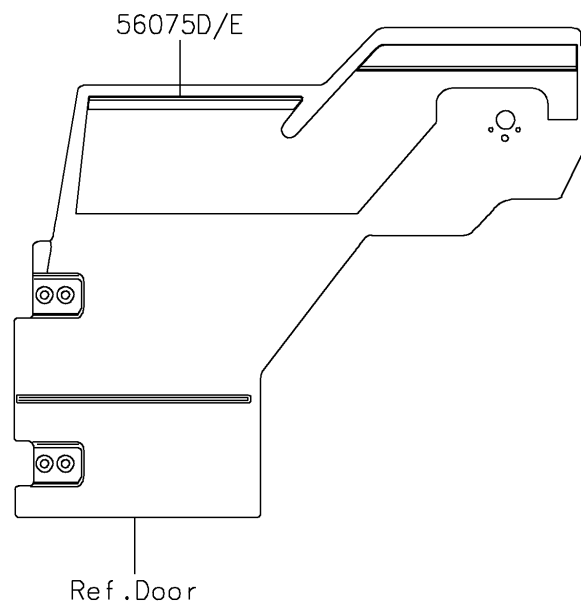

# 2021 MULE PRO-DXT™ EPS DIESEL PARTS DIAGRAM

Decals

F2861

## 2021 MULE PRO-DXT™ EPS DIESEL PARTS LIST

### Decals

ITEM NAME	PART NUMBER	QUANTITY
MARK,FR FENDER,MULE PRO-DXT (Ref # 56054)	56054-1960	2
PATTERN,FR FENDER,LH,EPS (Ref # 56075)	56075-0624	1
PATTERN,FR FENDER,RH,EPS (Ref # 56075A)	56075-0625	1
PATTERN,SIDE GUARD,LH,FR (Ref # 56075B)	56075-0626	1
PATTERN,SIDE GUARD,RH,FR (Ref # 56075C)	56075-0627	1
PATTERN,SIDE GUARD,LH,RR (Ref # 56075D)	56075-0628	1
PATTERN,SIDE GUARD,RH,RR (Ref # 56075E)	56075-0629	1
PATTERN,CARRIER COVER,LH (Ref # 56075F)	56075-1375	1
PATTERN,CARRIER COVER,RH (Ref # 56075G)	56075-1376	1