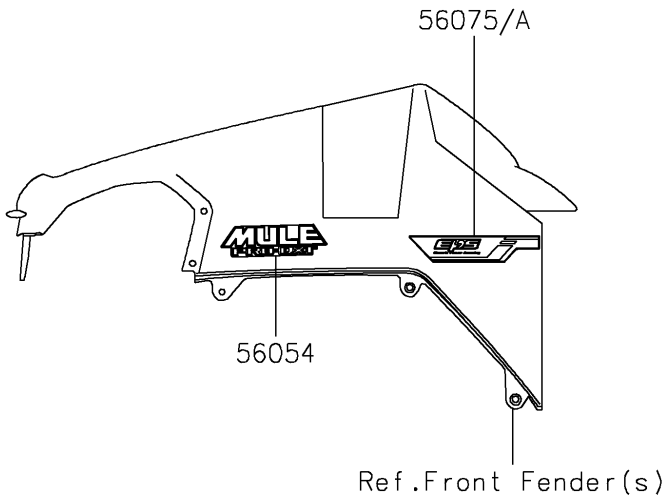

# 2021 MULE PRO-DXT™ EPS DIESEL PARTS DIAGRAM

Decals

F2861

### Decals

ITEM NAME	PART NUMBER	QUANTITY
MARK,FR FENDER,MULE PRO-DXT (Ref # 56054)	56054-1960	2
PATTERN,FR FENDER,LH,EPS (Ref # 56075)	56075-0624	1
PATTERN,FR FENDER,RH,EPS (Ref # 56075A)	56075-0625	1
PATTERN,SIDE GUARD,LH,FR (Ref # 56075B)	56075-0626	1
PATTERN,SIDE GUARD,RH,FR (Ref # 56075C)	56075-0627	1
PATTERN,SIDE GUARD,LH,RR (Ref # 56075D)	56075-0628	1
PATTERN,SIDE GUARD,RH,RR (Ref # 56075E)	56075-0629	1
PATTERN,CARRIER COVER,LH (Ref # 56075F)	56075-1375	1
PATTERN,CARRIER COVER,RH (Ref # 56075G)	56075-1376	1