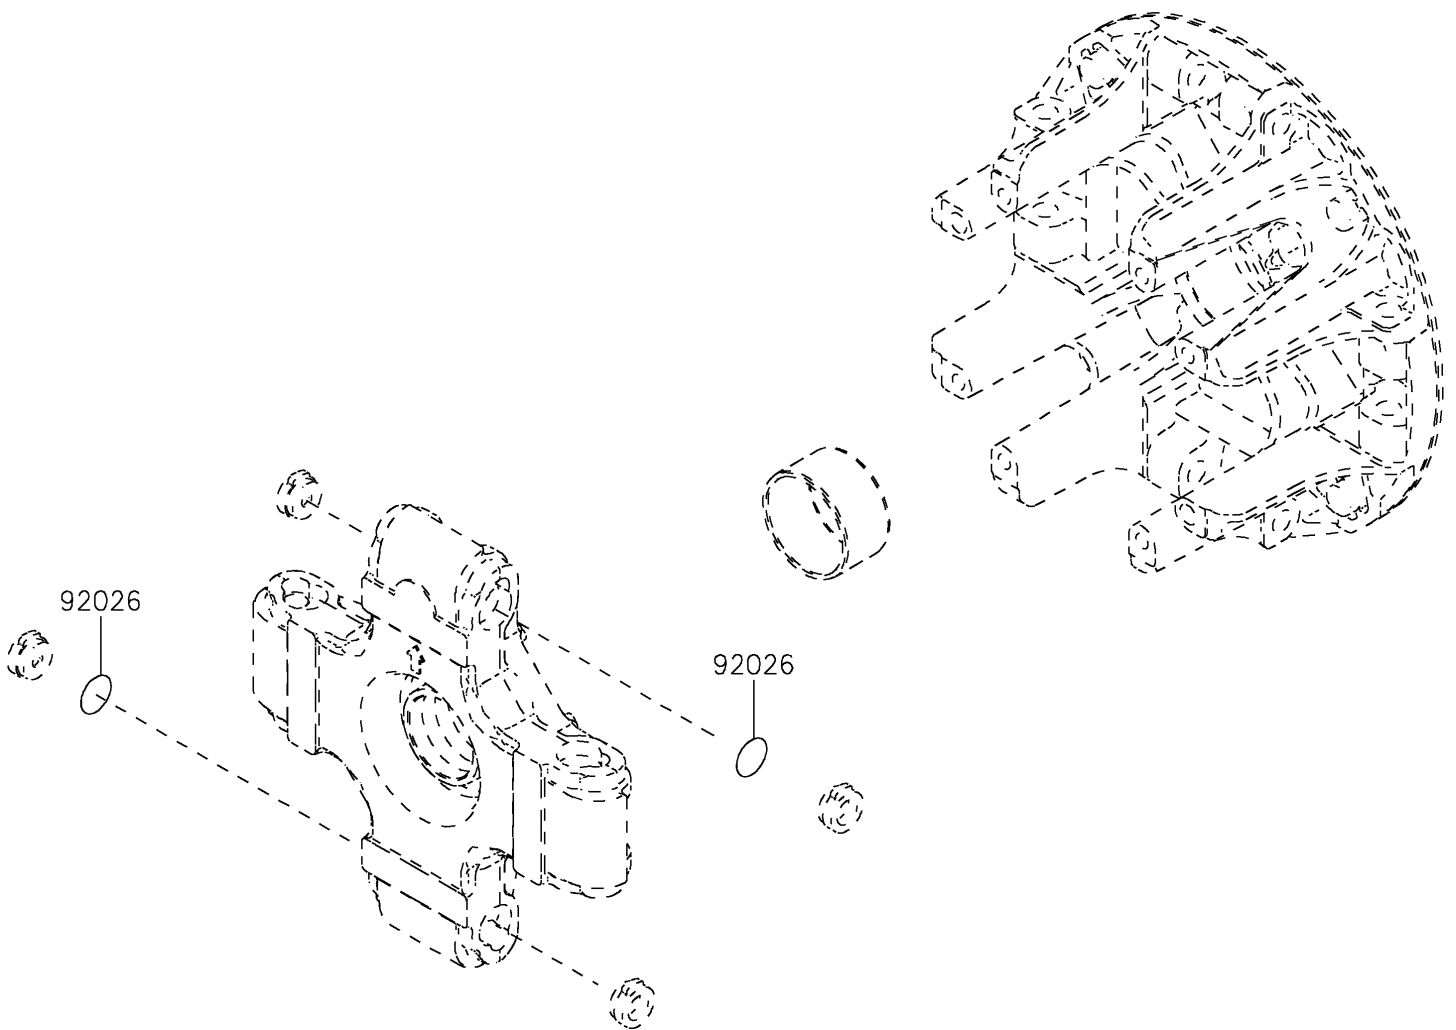

# 2021 MULE PRO-DXT™ EPS DIESEL PARTS DIAGRAM

Optional Parts

F2890

(Ref. Drive Converter)

## 2021 MULE PRO-DXT™ EPS DIESEL PARTS LIST

### Optional Parts

ITEM NAME	PART NUMBER	QUANTITY
SPACER,T=0.1 (Ref # 92026)	92026-0038	2