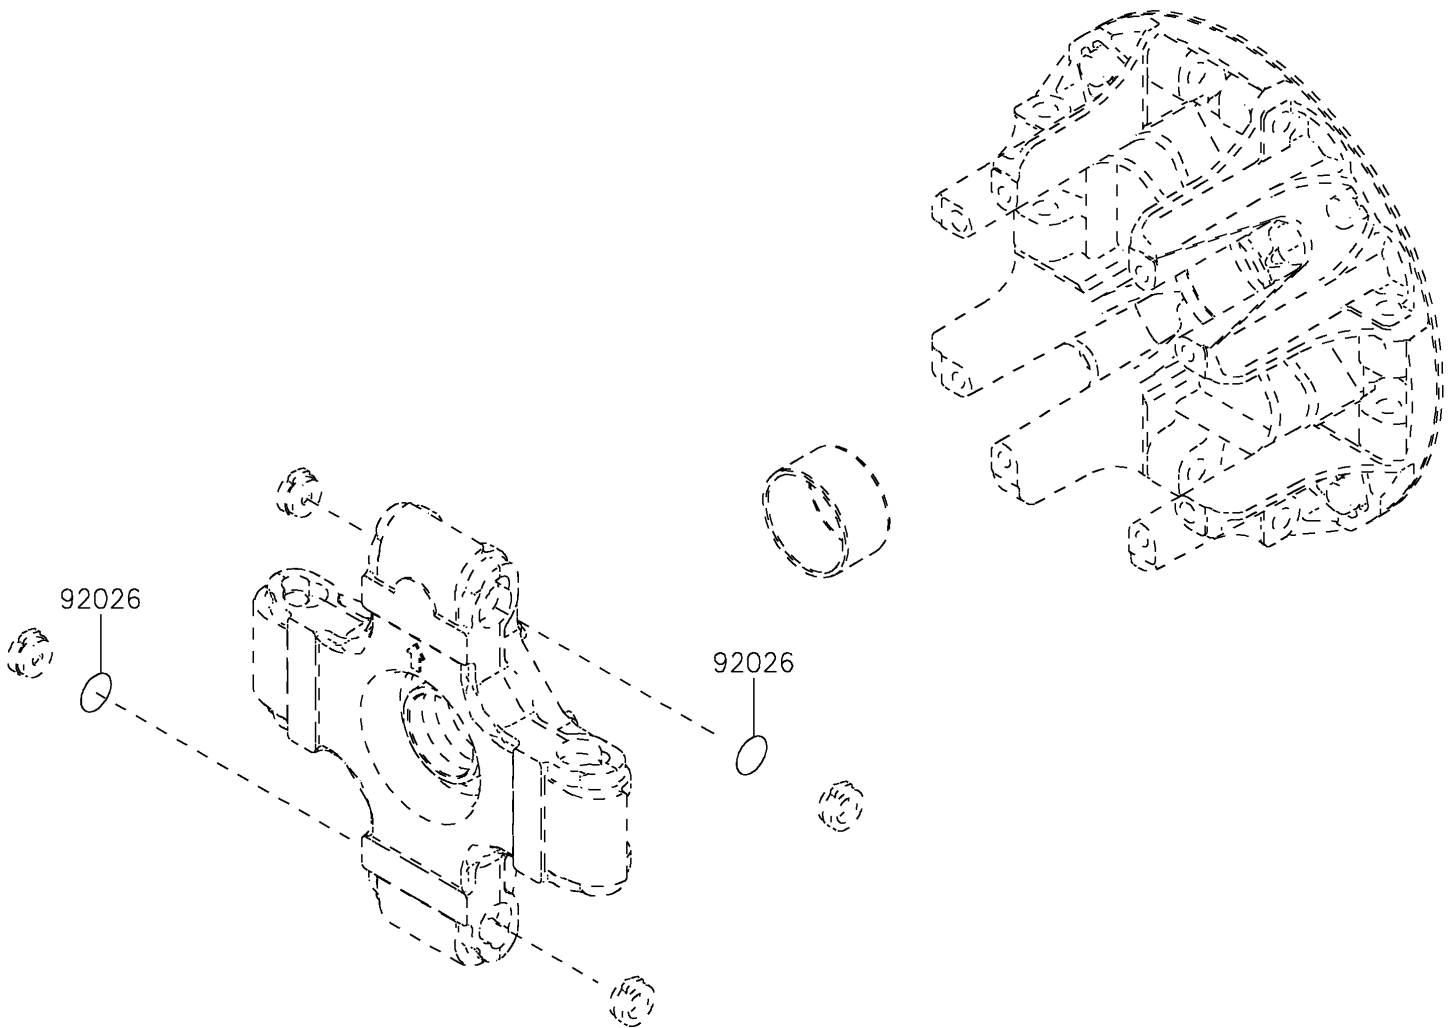

2021 MULE PRO-DXT™ EPS DIESEL PARTS DIAGRAM

Optional Parts

F2890

(Ref. Drive Converter)

2021 MULE PRO-DXT™ EPS DIESEL PARTS LIST

Optional Parts

ITEM NAME	PART NUMBER	QUANTITY
SPACER,T=0.1 (Ref # 92026)	92026-0038	2