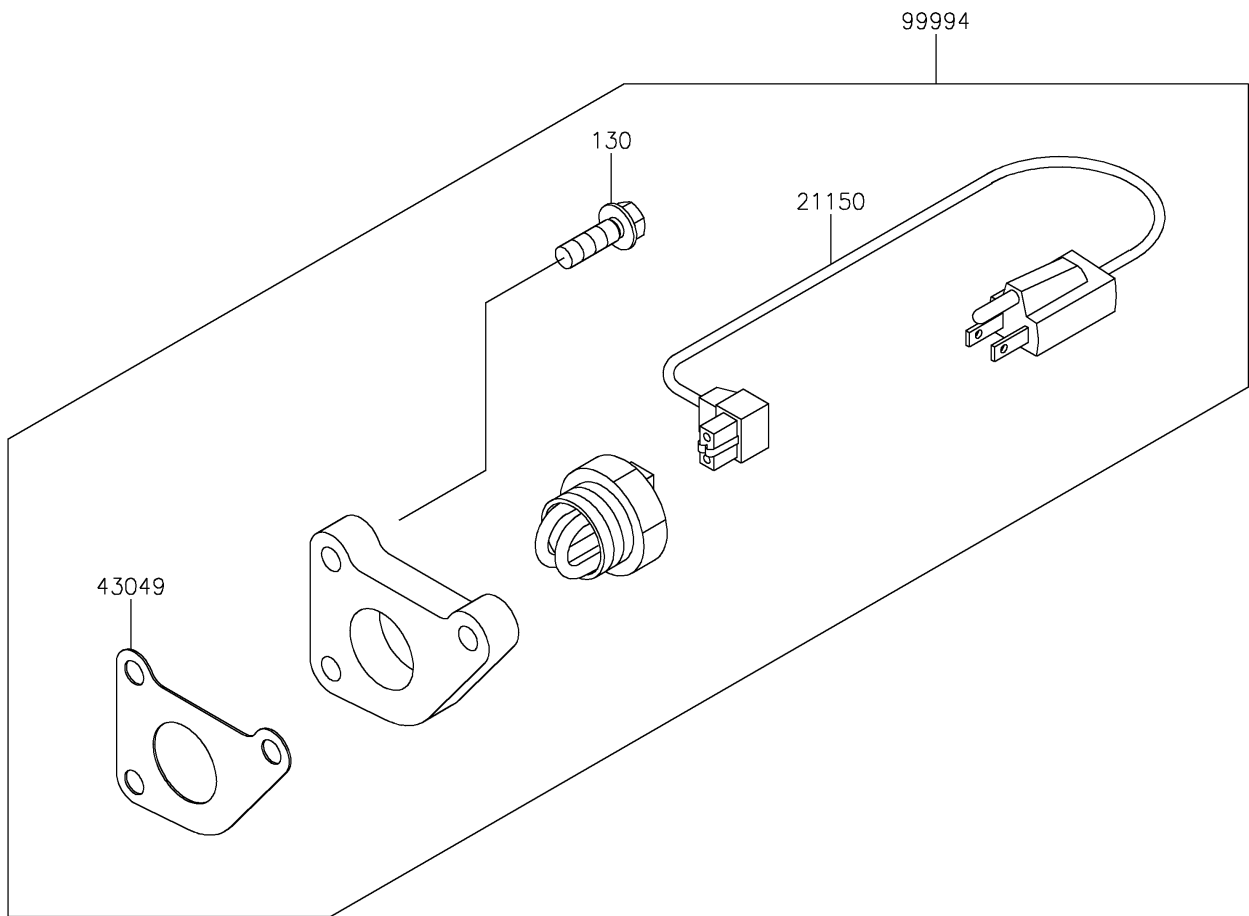

# 2021 MULE PRO-DXT™ EPS DIESEL PARTS DIAGRAM

Accessory

F2910

## 2021 MULE PRO-DXT™ EPS DIESEL PARTS LIST

### Accessory

ITEM NAME	PART NUMBER	QUANTITY
BOLT-FLANGED,8X25 (Ref # 130)	130BA0825	3
CORD-ASSY (Ref # 21150)	21150-0015	1
PACKING (Ref # 43049)	43049-0034	1
KIT-ACCESSORY,BLOCK HEATER (Ref # 99994)	99994-0741	1