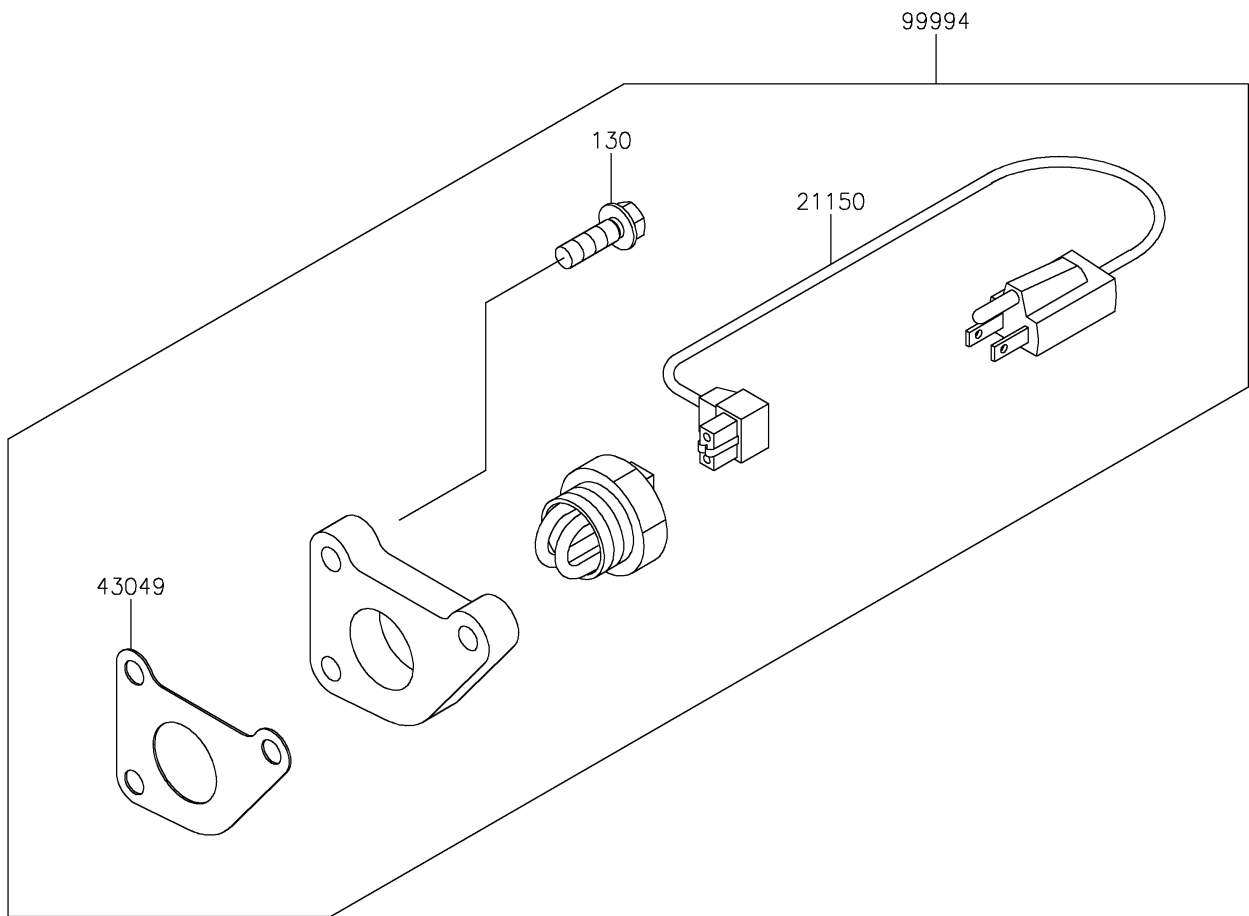

2021 MULE PRO-DXT™ EPS DIESEL PARTS DIAGRAM

Accessory

F2910

2021 MULE PRO-DXT™ EPS DIESEL PARTS LIST

Accessory

ITEM NAME	PART NUMBER	QUANTITY
BOLT-FLANGED,8X25 (Ref # 130)	130BA0825	3
CORD-ASSY (Ref # 21150)	21150-0015	1
PACKING (Ref # 43049)	43049-0034	1
KIT-ACCESSORY,BLOCK HEATER (Ref # 99994)	99994-0741	1