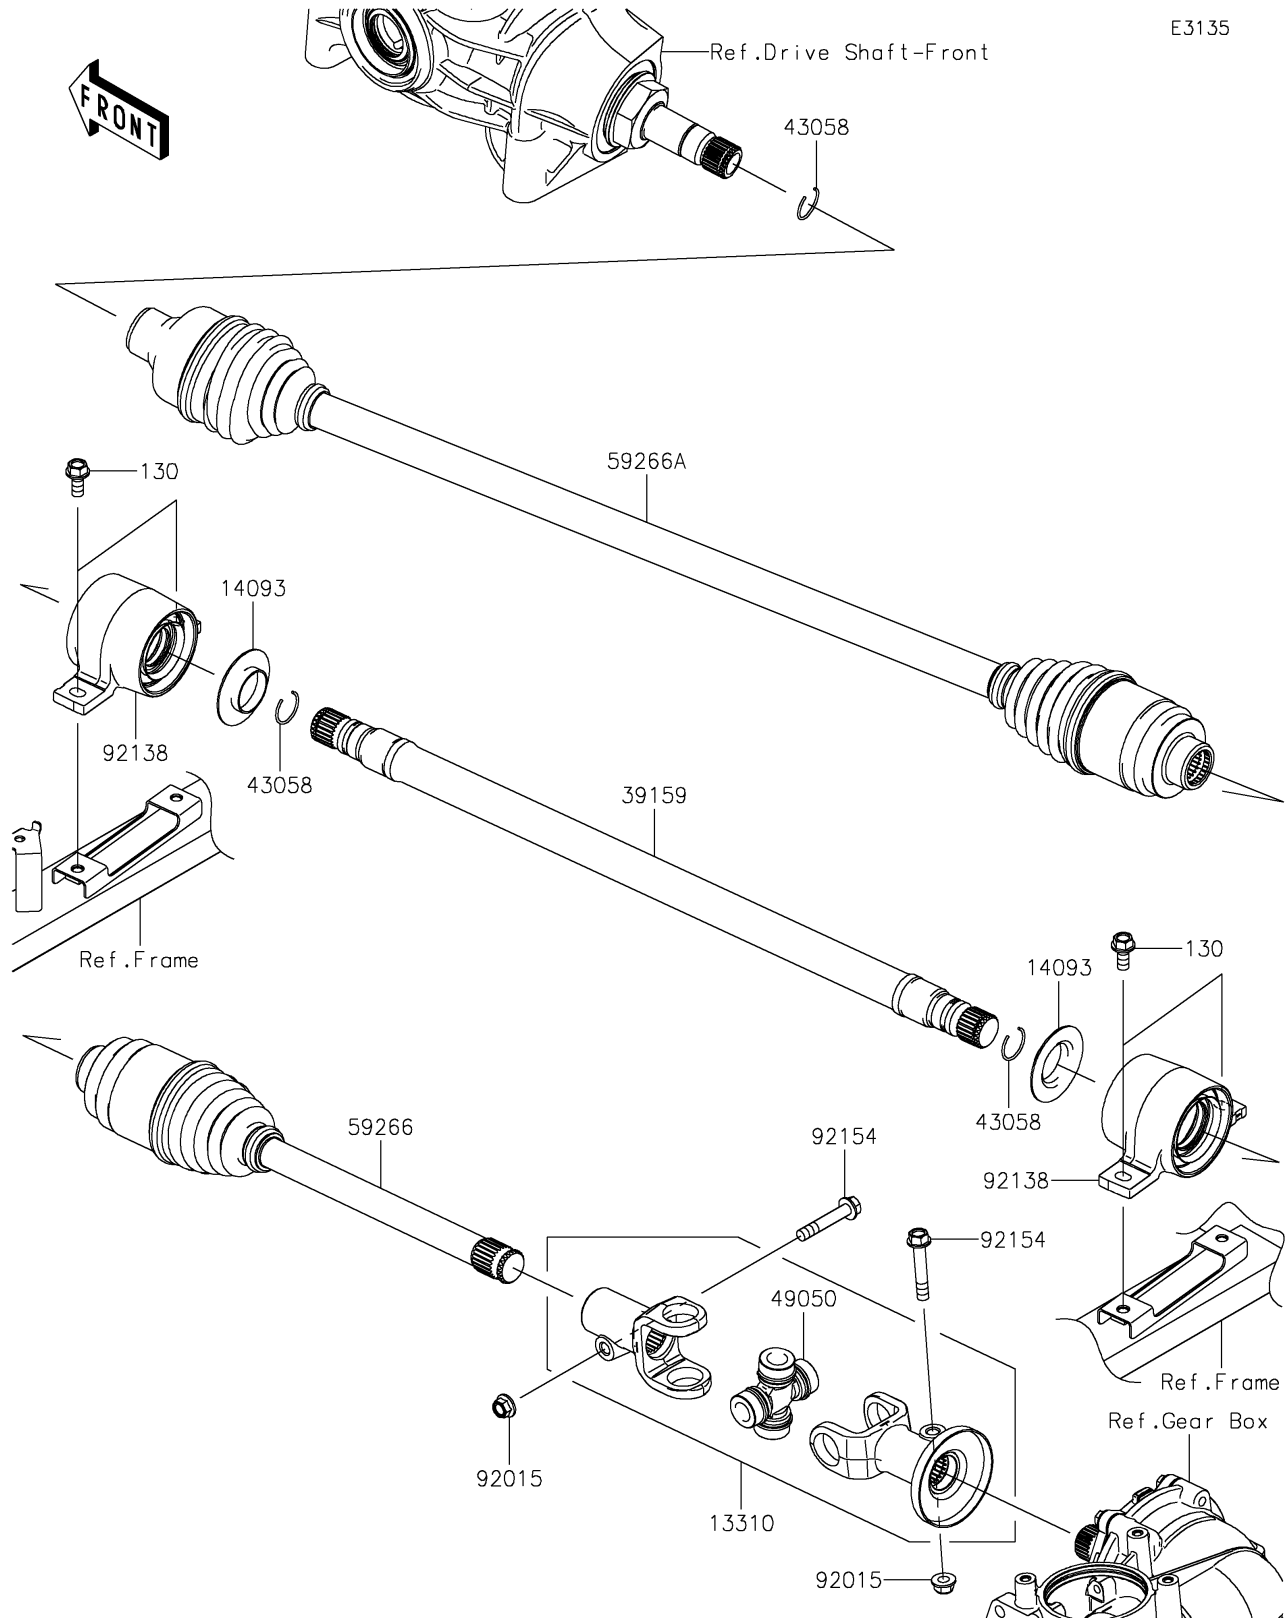

# 2021 MULE PRO-DX™ EPS DIESEL PARTS DIAGRAM

## Drive Shaft-Propeller

E3135

## 2021 MULE PRO-DX™ EPS DIESEL PARTS LIST

### Drive Shaft-Propeller

ITEM NAME	PART NUMBER	QUANTITY
BOLT-FLANGED,8X18 (Ref # 130)	130BA0818	4
SHAFT-ASSY (Ref # 13310)	13310-0038	1
COVER,SIDE RIP (Ref # 14093)	14093-0006	2
SHAFT-DRIVE (Ref # 39159)	39159-0045	1
RING (Ref # 43058)	43058-0018	3
SPIDER (Ref # 49050)	49050-0034	1
JOINT-BALL,T/M SIDE (Ref # 59266)	59266-0716	1
JOINT-BALL,FR DIFF SIDE (Ref # 59266A)	59266-0735	1
NUT,8MM (Ref # 92015)	92015-1432	2
BEARING-COMP (Ref # 92138)	92138-0002	2
BOLT,FLANGED,8X46 (Ref # 92154)	92154-1365	2