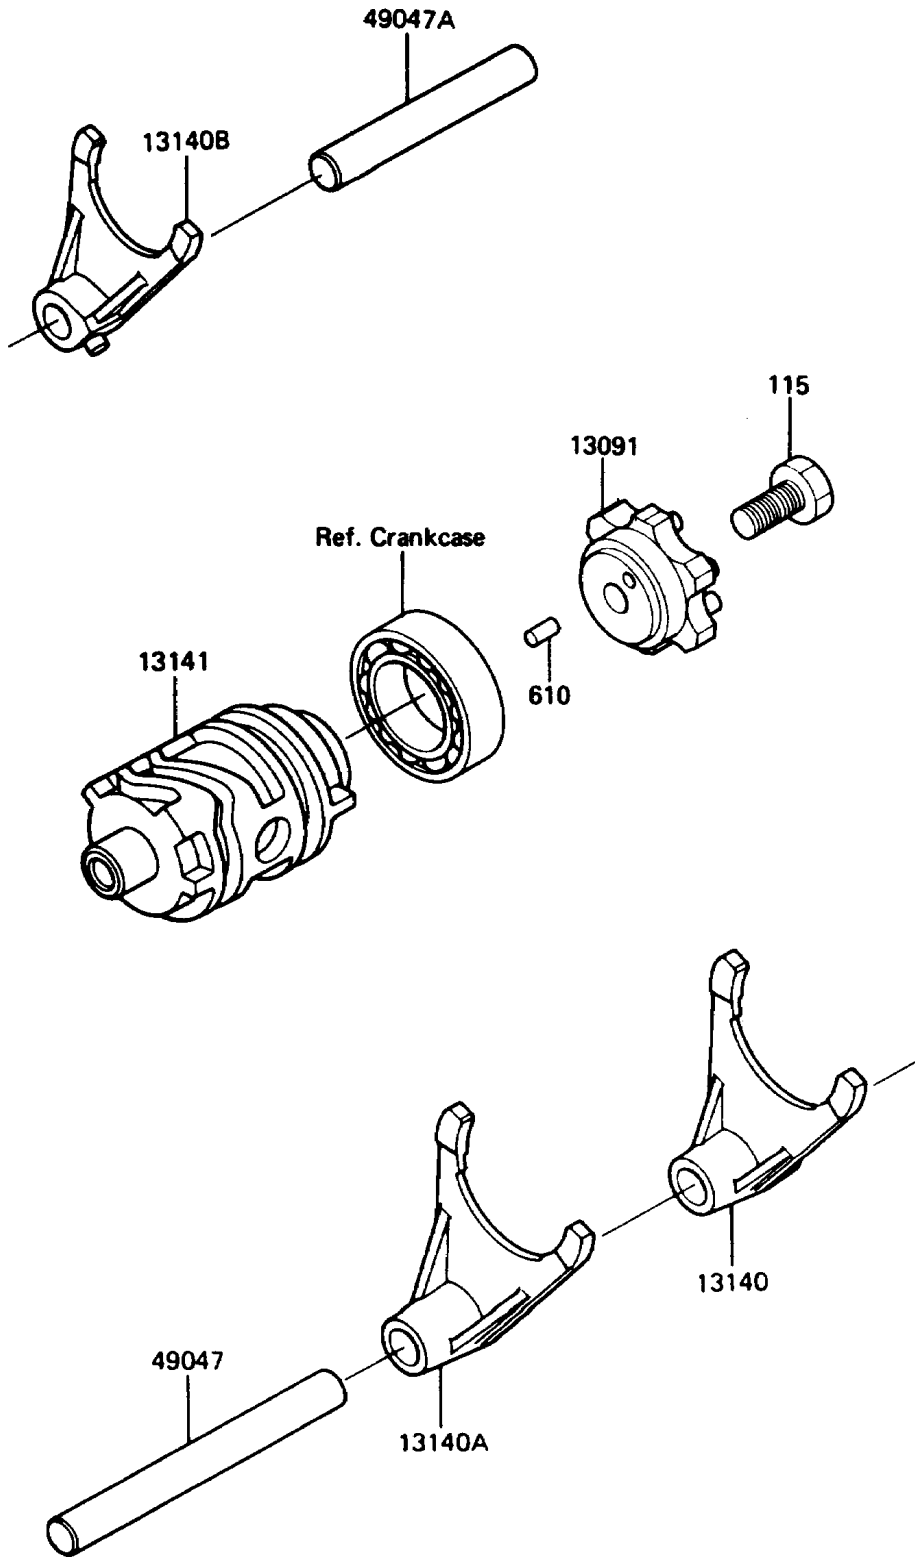

1988 KX™ 250 PARTS DIAGRAM

Gear Change Drum/Shift Fork(s)

E1362-0119

1988 KX™ 250 PARTS LIST

Gear Change Drum/Shift Fork(s)

ITEM NAME	PART NUMBER	QUANTITY
HOLDER,CHANGE DRUM (Ref # 13091)	13091-1555	1
FORK-SHIFT,LOW (Ref # 13140)	13140-1071	1
FORK-SHIFT,2ND&3RD (Ref # 13140A)	13140-1072	1
FORK-SHIFT,4TH&TOP (Ref # 13140B)	13140-1073	1
DRUM-CHANGE (Ref # 13141)	13141-1069	1
ROD-SHIFT,10X90 (Ref # 49047)	49047-1009	1
ROD-SHIFT,10X65 (Ref # 49047A)	49047-1011	1
BOLT-SMALL-UPSET,8X18 (Ref # 115)	115G0818	1
ROLLER,4X8 (Ref # 610)	610A0408	1