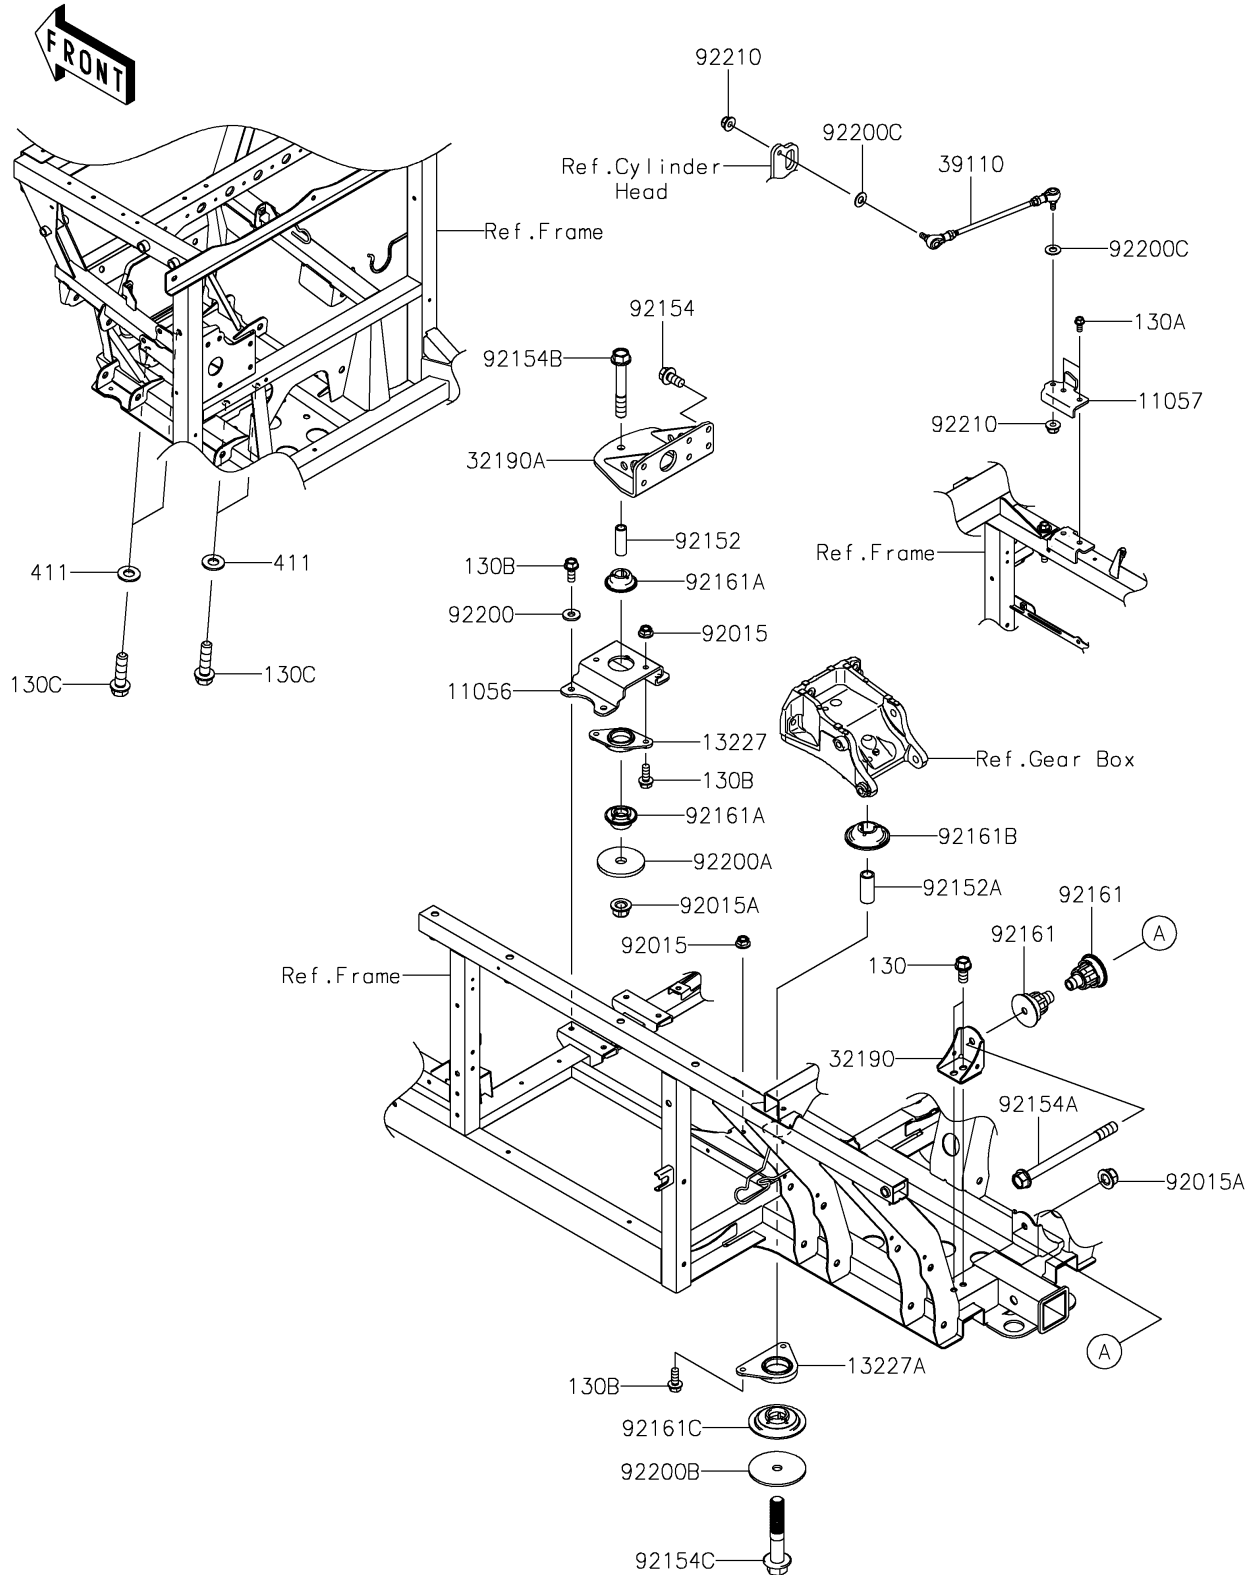

# 2021 MULE PRO-DX™ EPS DIESEL PARTS DIAGRAM

Engine Mount

F2122

# 2021 MULE PRO-DX™ EPS DIESEL PARTS LIST

Engine Mount

ITEM NAME	PART NUMBER	QUANTITY
-----------	-------------	----------