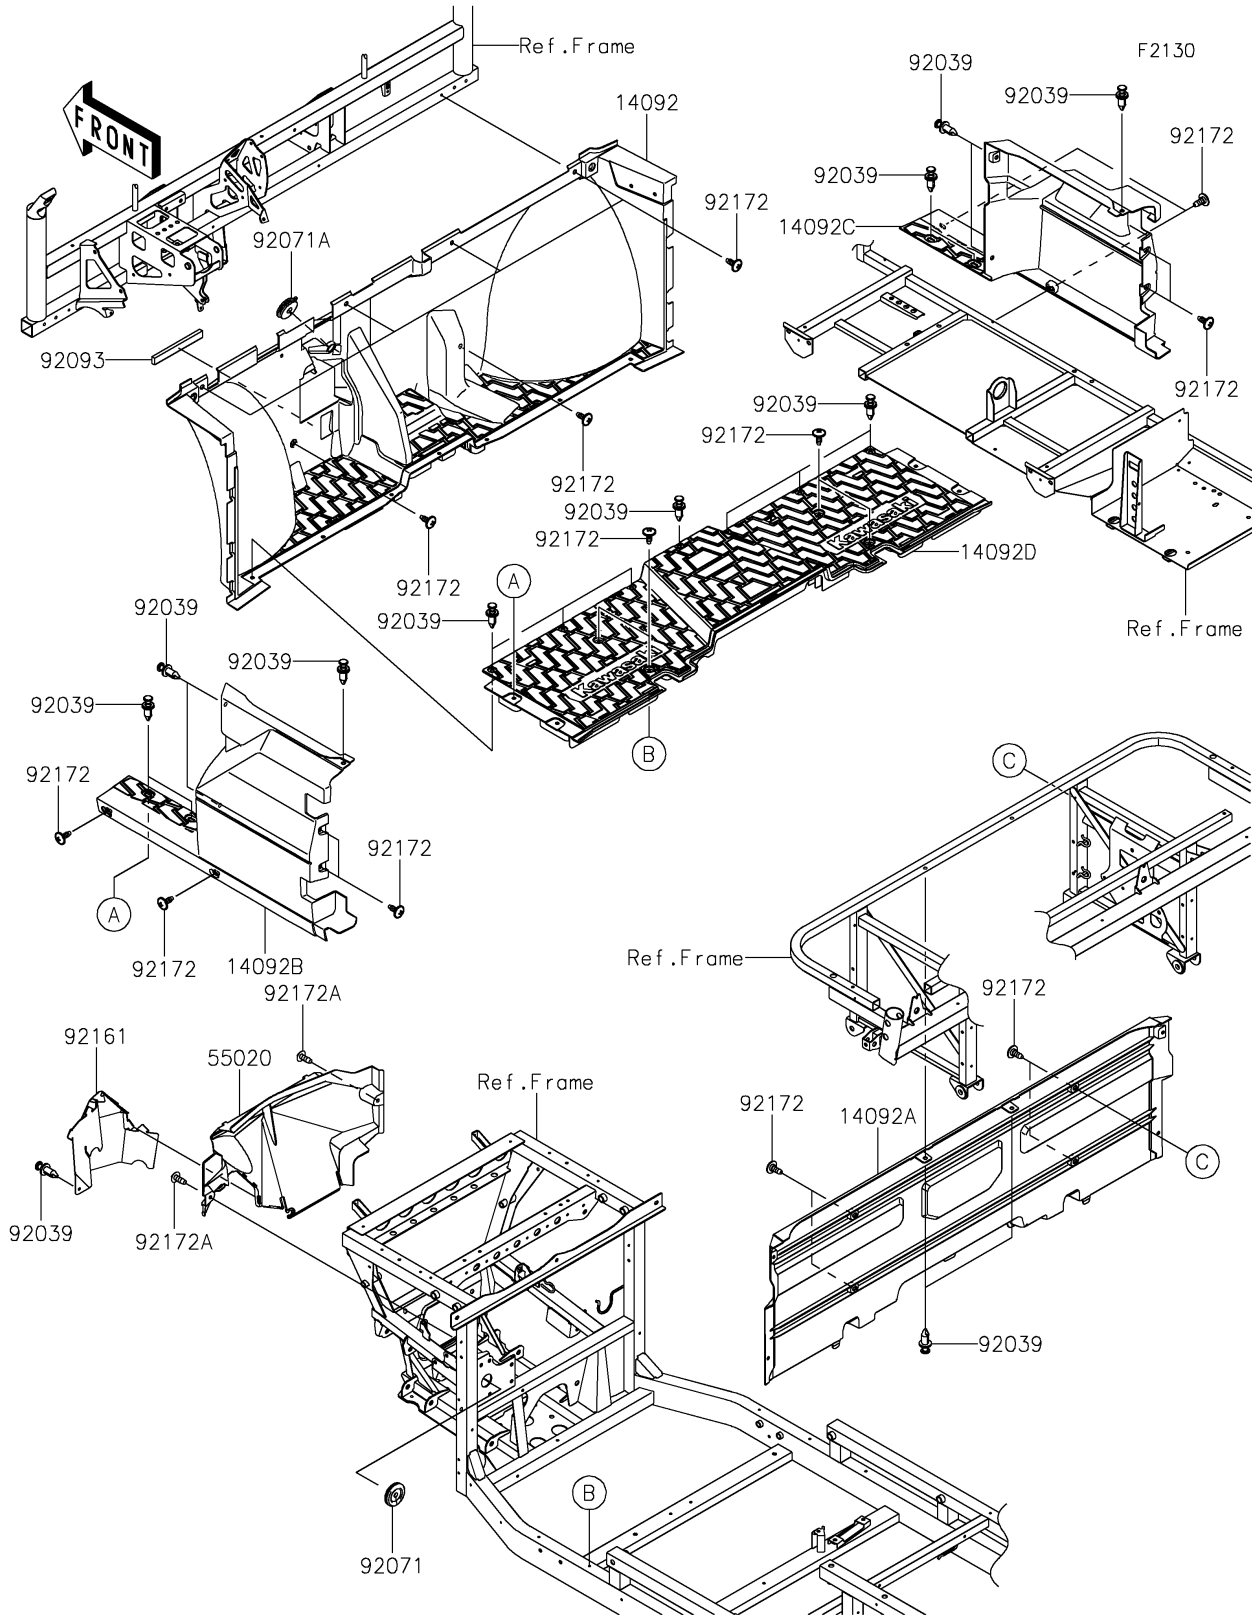

2021 MULE PRO-DX™ EPS DIESEL PARTS DIAGRAM

Frame Fittings(Front)

2021 MULE PRO-DX™ EPS DIESEL PARTS LIST

Frame Fittings(Front)

ITEM NAME	PART NUMBER	QUANTITY
COVER,FR FLOOR (Ref # 14092)	14092-1184	1
COVER,FR SEAT (Ref # 14092A)	14092-1185	1
COVER,SIDE,LH,FR (Ref # 14092B)	14092-1188	1
COVER,SIDE,RH,FR (Ref # 14092C)	14092-1189	1
COVER,FLOOR,BOTTOM (Ref # 14092D)	14092-1196	1
GUARD (Ref # 55020)	55020-0961	1
RIVET (Ref # 92039)	92039-0776	20
GROMMET,9X45X9 (Ref # 92071)	92071-0728	1
GROMMET,8X22X8 (Ref # 92071A)	92071-0753	1
SEAL,10X20X165 (Ref # 92093)	92093-0617	1
DAMPER (Ref # 92161)	92161-1649	1
SCREW,6X16 (Ref # 92172)	92172-0711	22
SCREW,TAPPING,6X16 (Ref # 92172A)	92172-0739	2