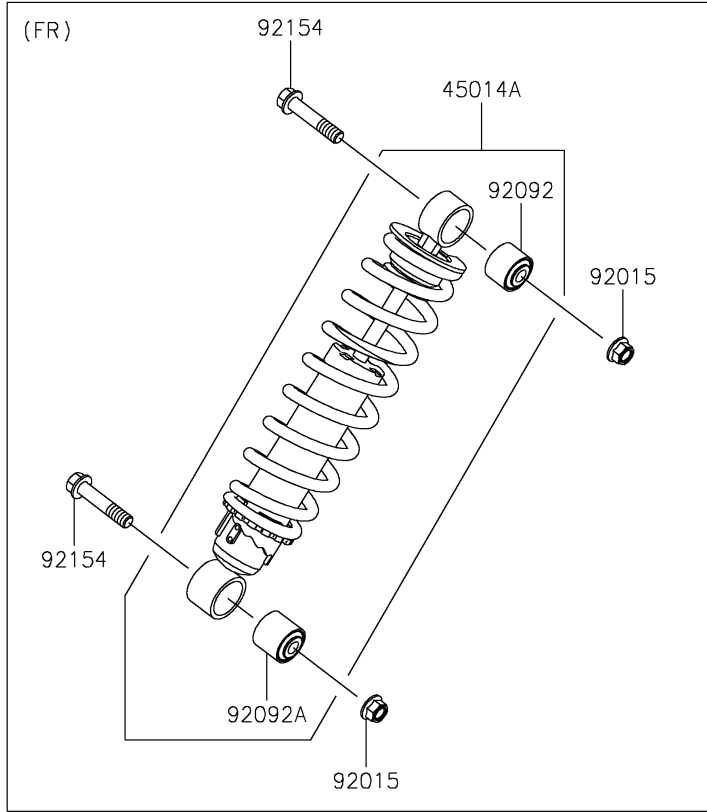

# 2021 MULE PRO-DX™ EPS DIESEL PARTS DIAGRAM

Shock Absorber(s)

F2280

## 2021 MULE PRO-DX™ EPS DIESEL PARTS LIST

Shock Absorber(s)

ITEM NAME	PART NUMBER	QUANTITY
-----------	-------------	----------