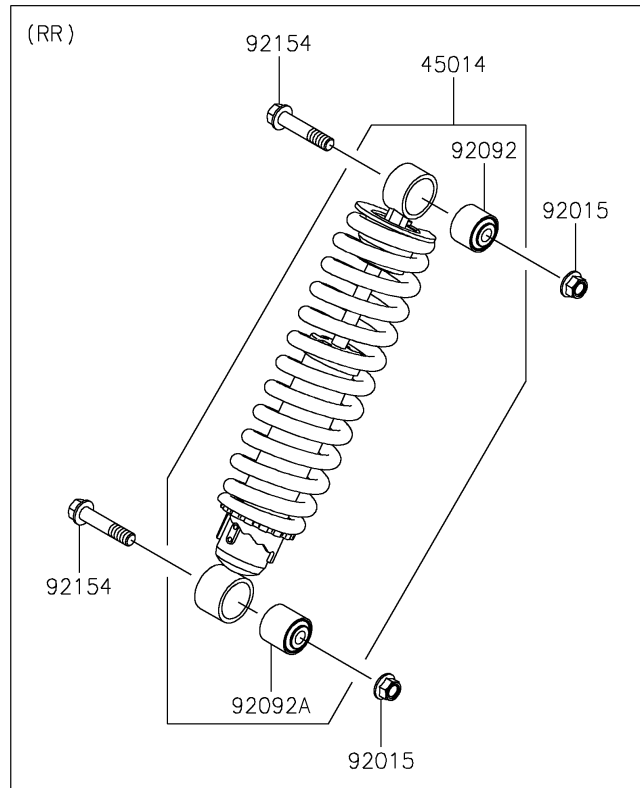

# 2021 MULE PRO-DX™ EPS DIESEL PARTS DIAGRAM

Shock Absorber(s)

F2280

## 2021 MULE PRO-DX™ EPS DIESEL PARTS LIST

Shock Absorber(s)

ITEM NAME	PART NUMBER	QUANTITY
-----------	-------------	----------